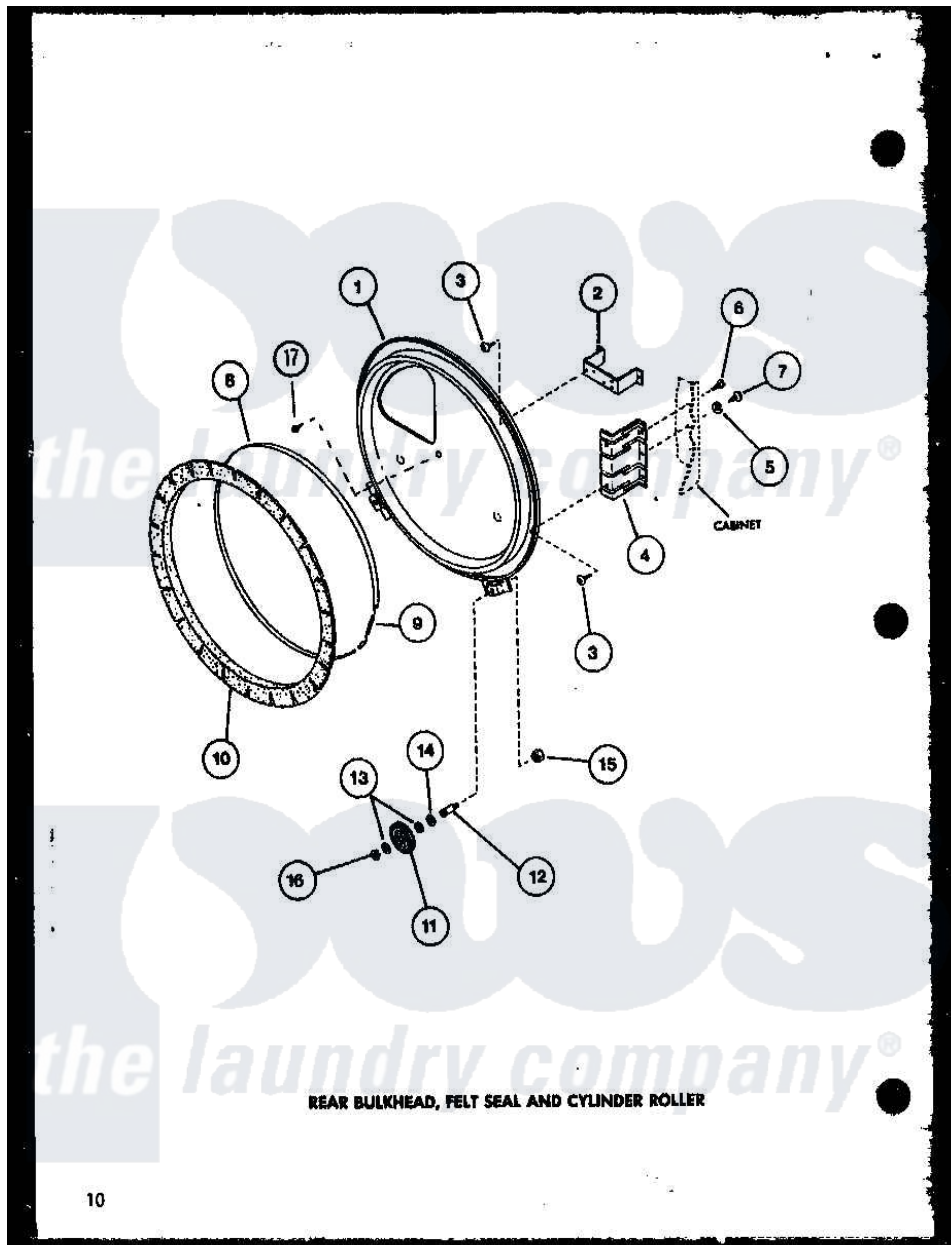

Amana LG9012 (BOM: P7804814W W) 07 - REAR BULKHEAD

REAR BULKHEAD, FELT SEAL AND CYLINDER ROLLER

10

Amana Residential Amana LG9012 (BOM: P7804814W W) Washer Parts Parts Diagram 07 - REAR BULKHEAD
 Click on the part number to view part

Item	Original Part Number	Replaced By	Status	Part Description
1	R0603177		Not Available	BULKHEAD, WHITE
2	R0605709	60823P		Bracket, Terminal Block
3	R0600055	20530		Screw, 10-24 x 3/8 Hex
4	R0605557		Not Available	BRACKET
5	R0600527		Not Available	WASHER
6	R0600041		Not Available	SCREW
7	R0600042		Not Available	SET SCREW
8	R0605555		Not Available	STRAP, SEAL
9	R0605554	52310		Spring
10	R0604508	56088		Assembly, Seal
11	R0605559	62649P		Roller- CY
12	R0605560	56461		Shaft
13	R0604009		Not Available	TIMER
14	R0600559		Not Available	WASHER, THRUST
15	R0601009	358160		Nut
16	R0601527	23748		Ring, Retaining