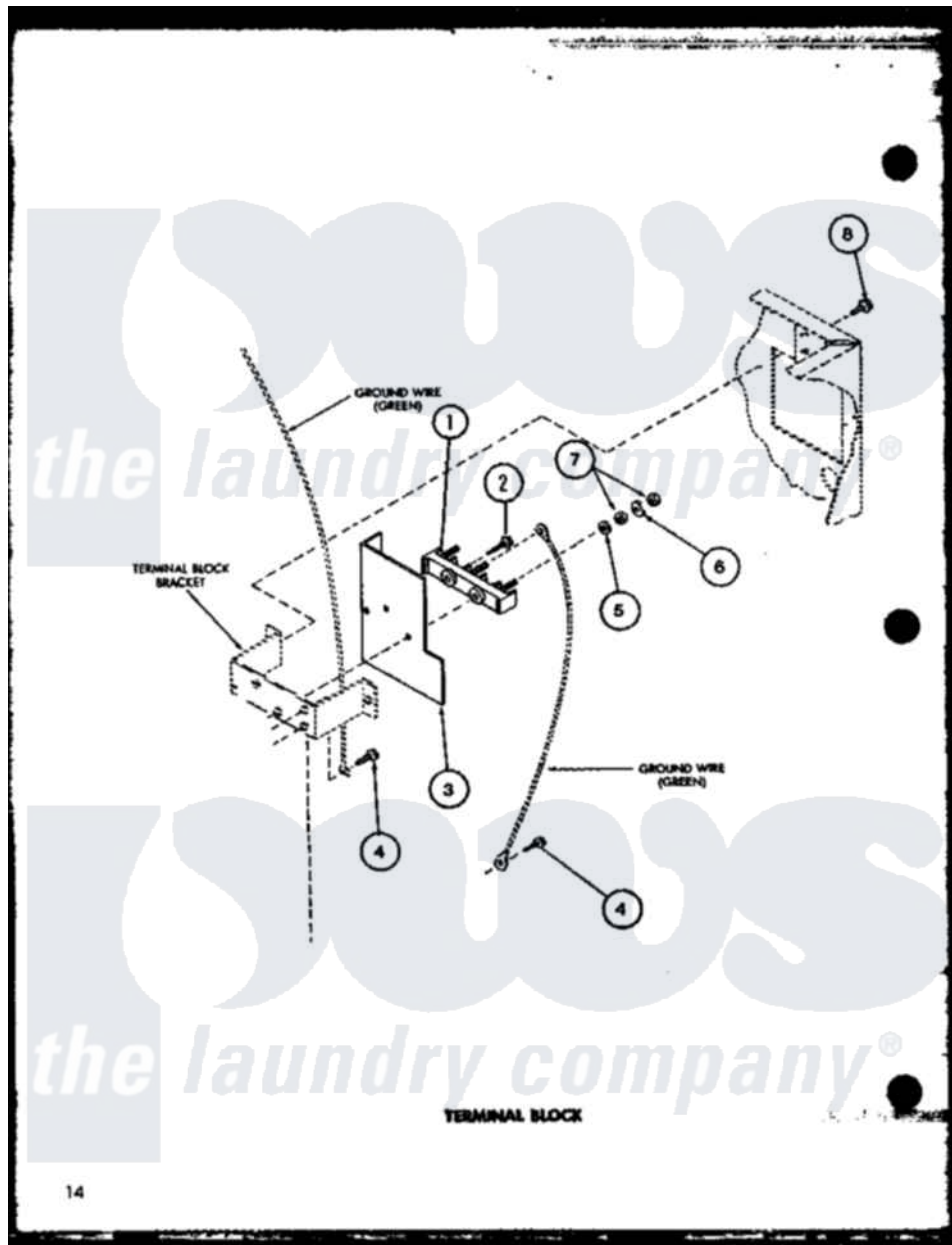

Amana LG9012 (BOM: P7804814W W) 08 - TERMINAL BLOCK

Amana Residential Amana LG9012 (BOM: P7804814W W) Washer Parts Parts Diagram 08 - TERMINAL BLOCK  
 Click on the part number to view part

Item	Original Part Number	Replaced By	Status	Part Description
1	R0605013	<a href="#">33001244</a>		Block, Terminal
2	R0600038		Not Available	SCREW
3	R0604510		Not Available	SHIELD
4	R0600055	<a href="#">20530</a>		Screw, 10-24 x 3/8 Hex
5	R0600530		Not Available	WASHER
6	R0600527		Not Available	WASHER
7	R0601022		Not Available	NUT
8	R0600017		Not Available	SCREW