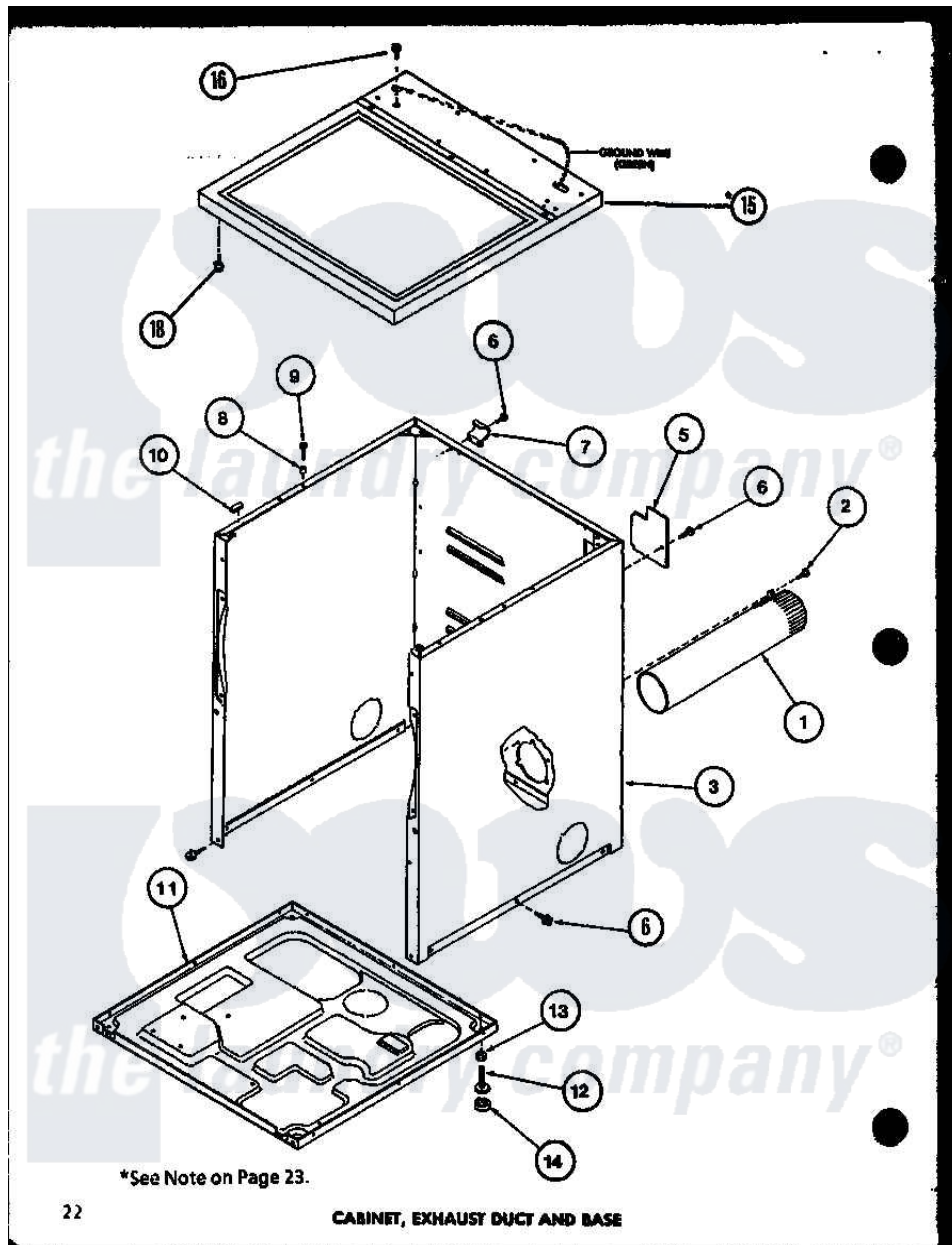

Amana LG9012 (BOM: P7804822W W) 01 - CABINET

Amana Residential Amana LG9012 (BOM: P7804822W W) Dryer Parts Parts Diagram 01 - CABINET
 Click on the part number to view part

Item	Original Part Number	Replaced By	Status	Part Description
1	R0603041		Not Available	DUCT, EXHAUST
2	R0600052		Not Available	SCREW, HEX HEAD
3	R0603118		Not Available	CABINET W
"	R0603068		Not Available	xxxASSY, DRYER CABINET
5	R0603182	60821		Access Cover
6	R0600017		Not Available	SCREW
7	R0605711		Not Available	HINGE
8	R0603524	505187		Locator, Panel
9	R0600102	Y014874		Screw, Idler Arm And Sleeve
10	R0606519	Y56128		Pad, Bumper
11	R0603183	60811		Assembly, Base-Complete
12	R0600051	Y305086		Adjustable Leg And Nut
13	R0601021	62739		Nut, Lock
14	R0606525	Y314137		Foot, Rubber
15	R0603149		Not Available	TOP ASSY W
"	R0603148		Not Available	TOP, ASSY A