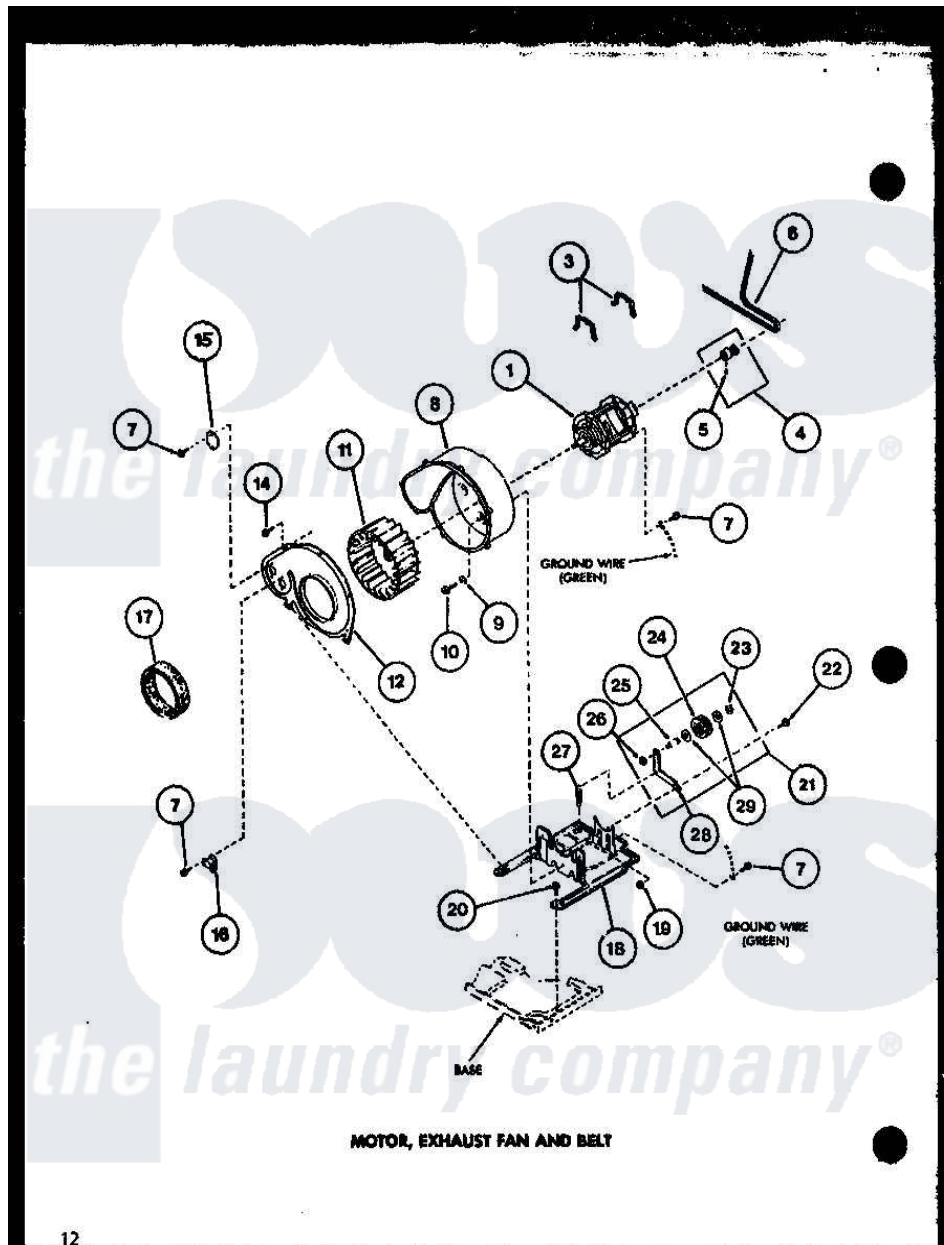

Amana LG9012 (BOM: P7804822W W) 05 - MOTOR

Amana Residential Amana LG9012 (BOM: P7804822W W) Dryer Parts Parts Diagram 05 - MOTOR  
 Click on the part number to view part

Item	Original Part Number	Replaced By	Status	Part Description
1	R0607005	<a href="#">915P3</a>		Motor-Drve
3	R0601526	<a href="#">660658</a>		Clamp, Motor Mounting 343481 685441
4	R0610059		Not Available	KIT,PULLEY & SETSCREW
5	R0600042		Not Available	SET SCREW
6	R0606549	<a href="#">40111201</a>		Belt, Cylinder
7	R0600033	<a href="#">489464</a>		Screw
8	R0603034	<a href="#">56020</a>		Housing, Blower
9	R0600560	<a href="#">M0270504</a>		Washer
10	R0600014	<a href="#">27001200</a>		Screw
11	R0603532	<a href="#">510139P</a>		Assembly Blower Fan Package
12	R0603178		Not Available	COVER, EXHAUST FAN
14	R0600004	<a href="#">W10116760</a>		Screw
15	R0605691		Not Available	COVER PLATE
16	R0611008	<a href="#">59500</a>		Assembly, Thermistor
17	R0604509		Not Available	FELT SEAL

18	R0605710	<a href="#">503613</a>		Mount, Motor
19	R0601011	<a href="#">27001225</a>		Nut, Jam Mid Lock 1/4-20
20	R0600017		Not Available	SCREW
21	R0610019	<a href="#">56170P</a>		Assembly- Idle
22	R0600043		Not Available	SCREW
23	R0601527	<a href="#">23748</a>		Ring, Retaining
24	R0609504	<a href="#">Y54414</a>		Assembly, Wheel And Bearing
25	R0605560	<a href="#">56461</a>		Shaft
26	R0601009	<a href="#">358160</a>		Nut
27	R0605563	<a href="#">56076</a>		Spring, Idler
28	R0605561		Not Available	LEVER, IDLER
29	R0600526	<a href="#">52549</a>		Washer, 501 ID X3/4 Odx