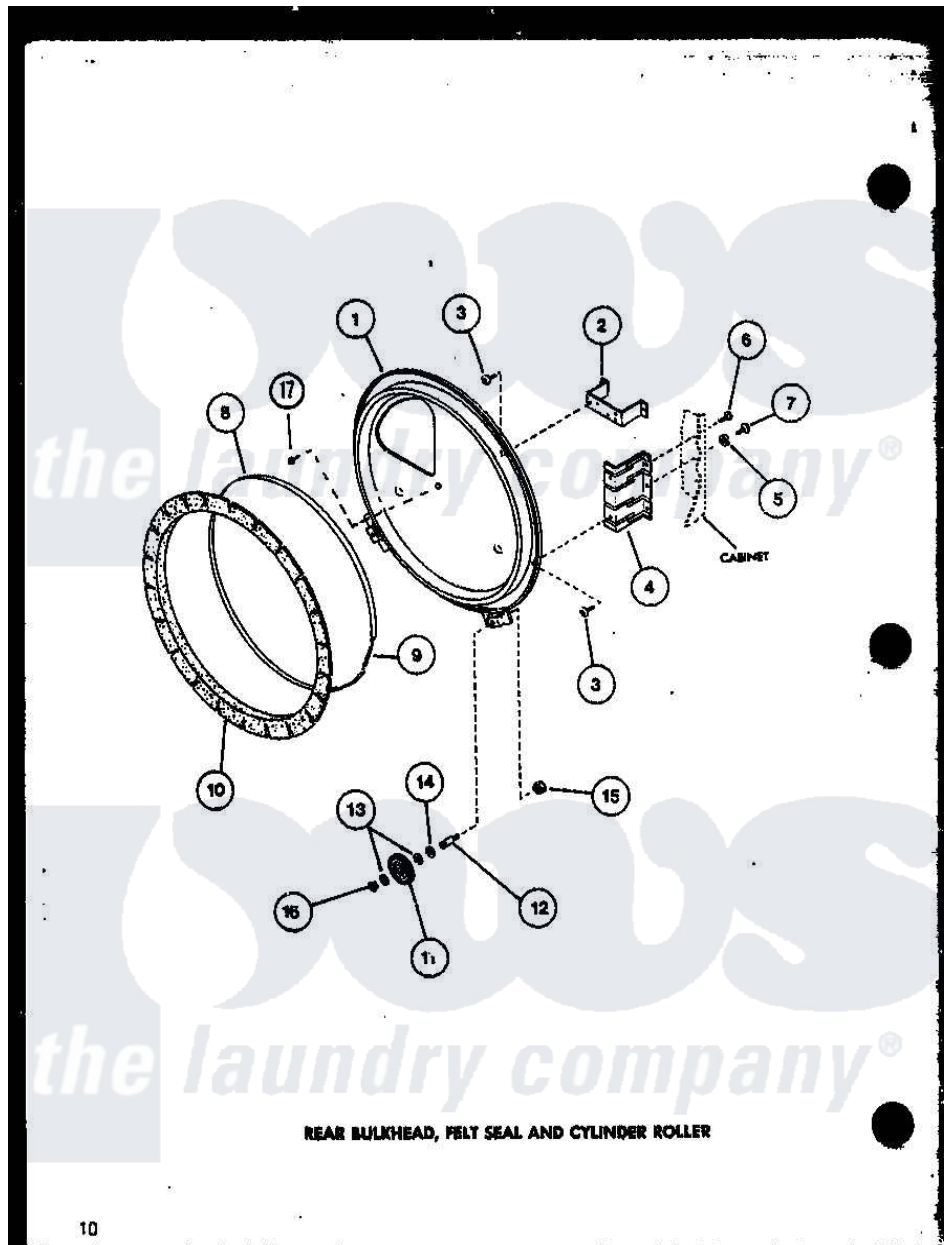

Amana LG9012 (BOM: P7804822W W) 09 - REAR BULKHEAD

REAR BULKHEAD, FELT SEAL AND CYLINDER ROLLER

10

Amana Residential Amana LG9012 (BOM: P7804822W W) Dryer Parts Parts Diagram 09 - REAR BULKHEAD
 Click on the part number to view part

Item	Original Part Number	Replaced By	Status	Part Description
1	R0603177		Not Available	BULKHEAD, WHITE
2	R0605709	60823P		Bracket, Terminal Block
3	R0600055	20530		Screw, 10-24 x 3/8 Hex
4	R0605557		Not Available	BRACKET
5	R0600527		Not Available	WASHER
6	R0600041		Not Available	SCREW
7	R0600042		Not Available	SET SCREW
8	R0605555		Not Available	STRAP, SEAL
9	R0605554	52310		Spring
10	R0604508	56088		Assembly, Seal
11	R0605559	62649P		Roller- CY
12	R0605560	56461		Shaft
13	R0604009		Not Available	TIMER
14	R0600559		Not Available	WASHER, THRUST
15	R0601009	358160		Nut
16	R0601527	23748		Ring, Retaining