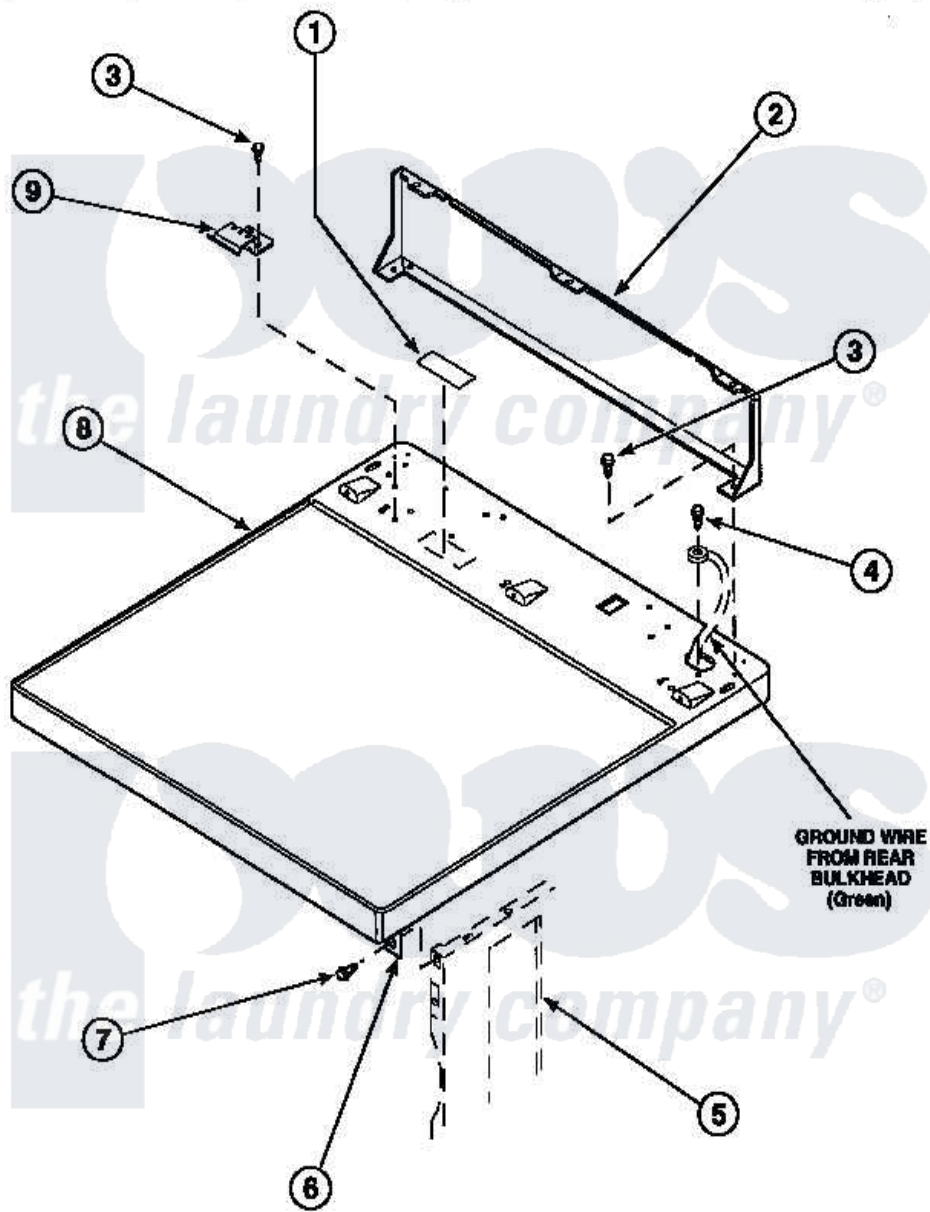

Amana LG9209L2 (BOM: PLG9209L2) 01 - CABINET TOP AND CONTROL HOOD REAR PANEL

Amana Residential Amana LG9209L2 (BOM: PLG9209L2) Dryer Parts Parts Diagram 01 - CABINET TOP AND CONTROL HOOD REAR PANEL
 Click on the part number to view part

Item	Original Part Number	Replaced By	Status	Part Description
1	24903		Not Available	STICKER,DISCONNECT POW
2	500343		Not Available	PANEL,BACK(HOME HOOD)
3	501086	90767		Screw, 8A X 3/8 HeX Washer Head Tapping
4	20530			Screw, 10-24 x 3/8 Hex
5	500001P		Not Available	(ADD LETTER BEFORE "P" IN PART
6	500084	40130801		Bracket, Top Mount
7	33562	27001200		Screw
8	500085P		Not Available	(ADD LETTER L-L, W-W TO PART N
9	501241	Y503876		Clip, Hold Down