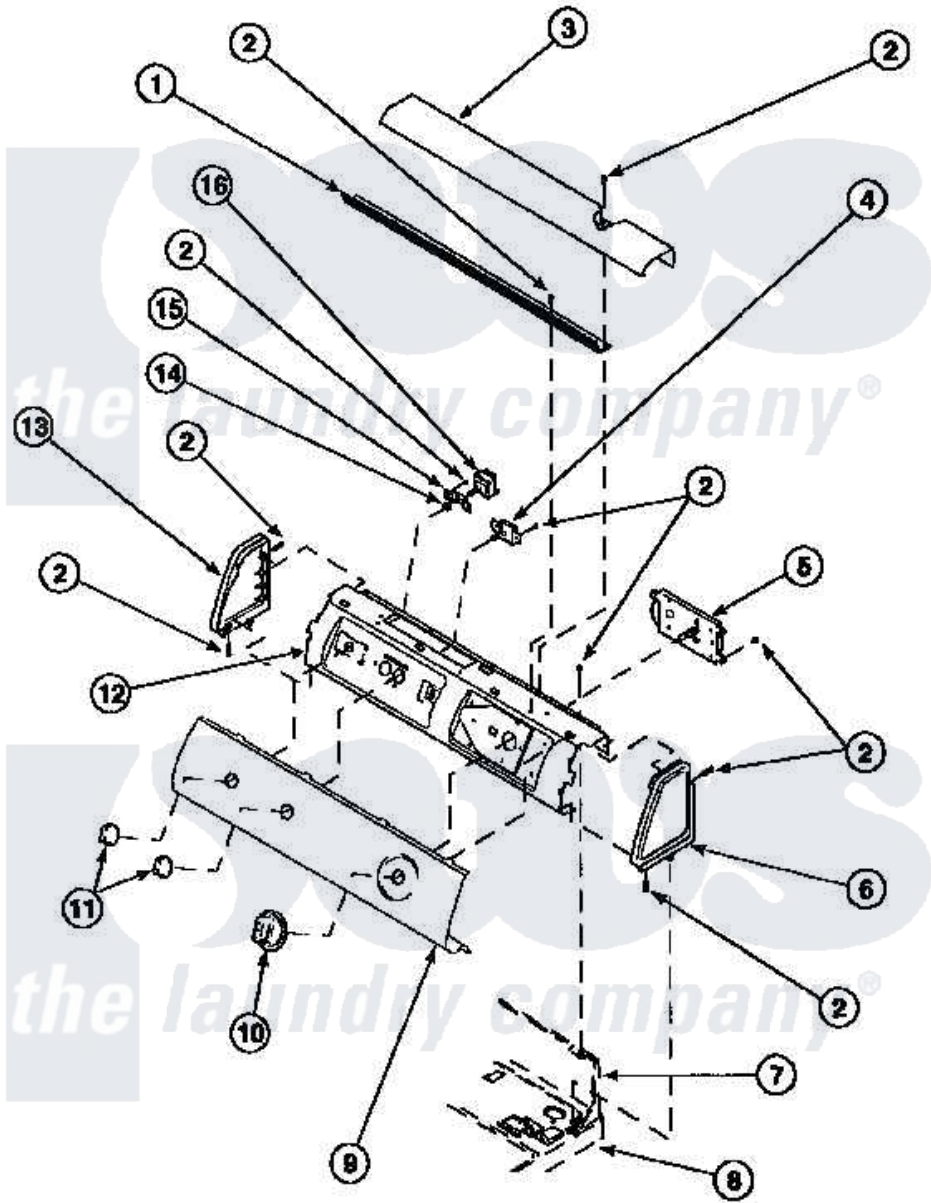

**Amana LG9209L2 (BOM: PLG9209L2) 05 - GRAPHIC PANEL, CONTROL HOOD AND CONTROLS**

Amana Residential Amana LG9209L2 (BOM: PLG9209L2) Dryer Parts Parts Diagram 05 - GRAPHIC PANEL, CONTROL HOOD AND CONTROLS

[Click on the part number to view part](#)

Item	Original Part Number	Replaced By	Status	Part Description
2	501086	<a href="#">90767</a>		Screw, 8A X 3/8 HeX Washer Head Tapping
3	500303		Not Available	COVER, TOP
6	34817		Not Available	END CAP(RIGHT)
7	500343		Not Available	PANEL,BACK(HOME HOOD)
8	500085P		Not Available	(ADD LETTER L-L, W-W TO PART N
9	502630		Not Available	GRAPHIC PANEL
"	502206		Not Available	GRAPHIC PANEL
13	34818		Not Available	END CAP(LEFT)