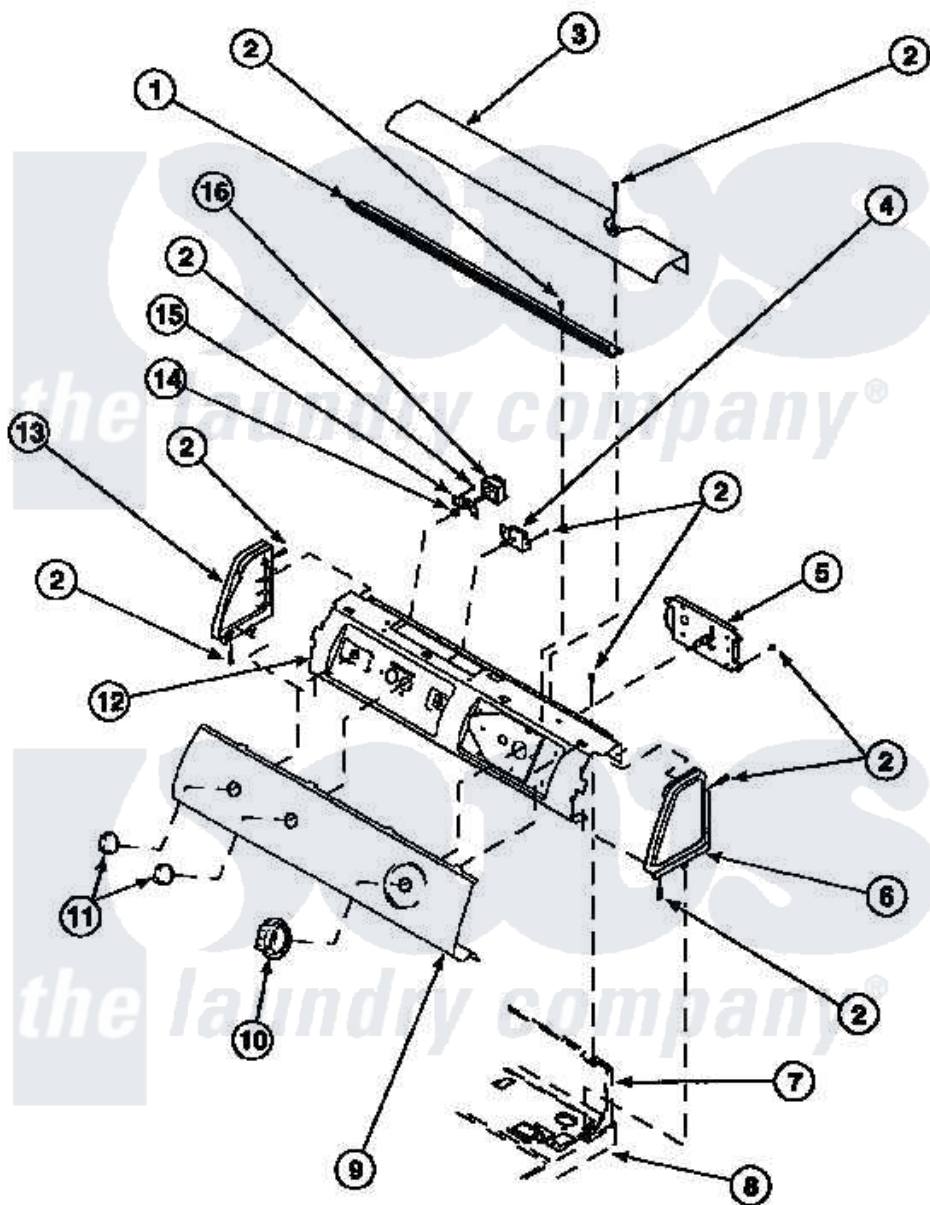

Amana LG9209L2 (BOM: PLG9209L2) 06 - GRAPHIC PANEL, CONTROL HOOD AND CONTROLS

Amana Residential Amana LG9209L2 (BOM: PLG9209L2) Dryer Parts Parts Diagram 06 - GRAPHIC PANEL, CONTROL HOOD AND CONTROLS

[Click on the part number to view part](#)

Item	Original Part Number	Replaced By	Status	Part Description
2	501086	90767		Screw, 8A X 3/8 HeX Washer Head Tapping
3	500303		Not Available	COVER, TOP
5	501881		Not Available	TIMER
6	34817		Not Available	END CAP(RIGHT)
7	500343		Not Available	PANEL,BACK(HOME HOOD)
8	500085P		Not Available	(ADD LETTER L-L, W-W TO PART N
13	34818		Not Available	END CAP(LEFT)