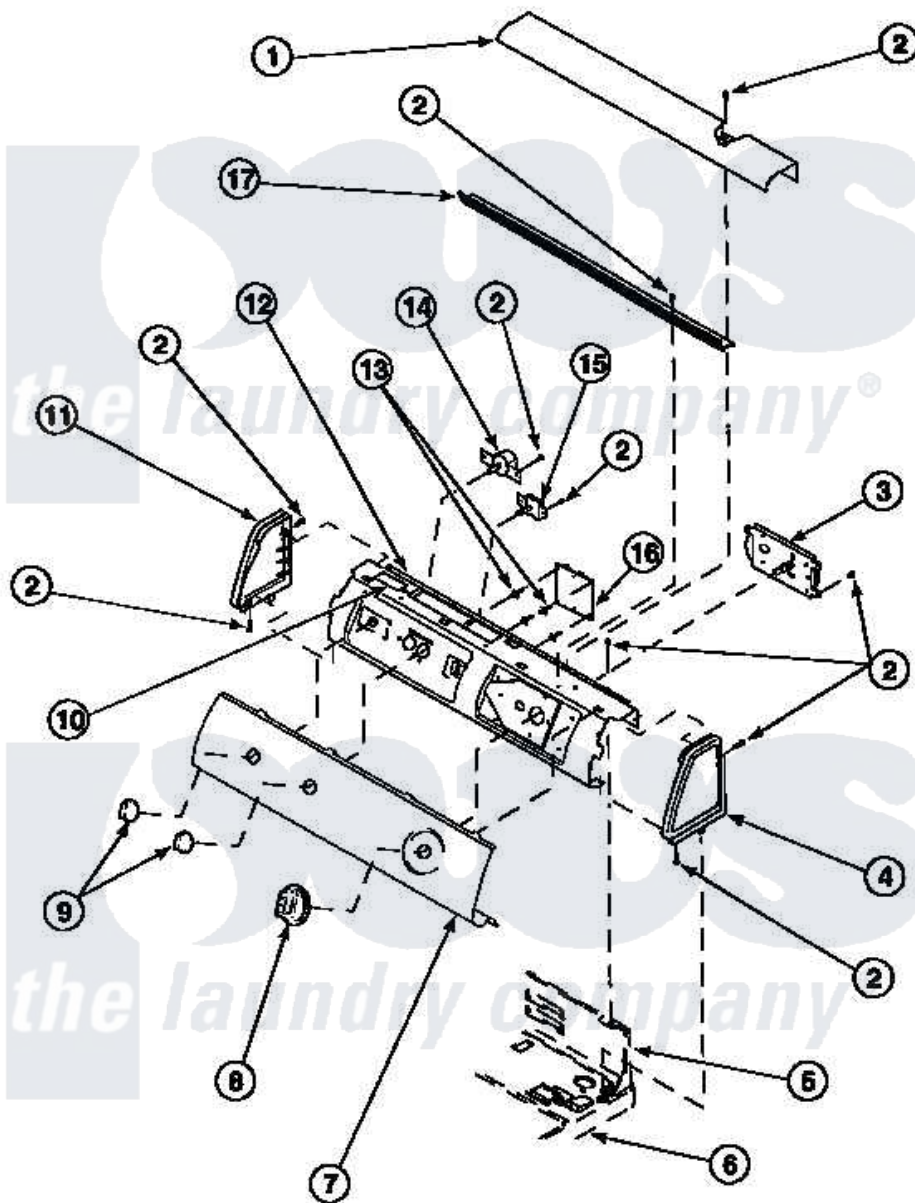

# Amana LG9209L2 (BOM: PLG9209L2) 07 - GRAPHIC PANEL, CONTROL HOOD AND CONTROLS

Amana Residential Amana LG9209L2 (BOM: PLG9209L2) Dryer Parts Parts Diagram 07 - GRAPHIC PANEL, CONTROL HOOD AND CONTROLS

[Click on the part number to view part](#)

Item	Original Part Number	Replaced By	Status	Part Description
1	500303		Not Available	COVER, TOP
2	501086	<a href="#">90767</a>		Screw, 8A X 3/8 HeX Washer Head Tapping
3	501881		Not Available	TIMER
4	34817		Not Available	END CAP(RIGHT)
5	500343		Not Available	PANEL, BACK(HOME HOOD)
6	500085P		Not Available	(ADD LETTER L-L, W-W TO PART N)
10	24903		Not Available	STICKER, DISCONNECT POW
11	34818		Not Available	END CAP(LEFT)