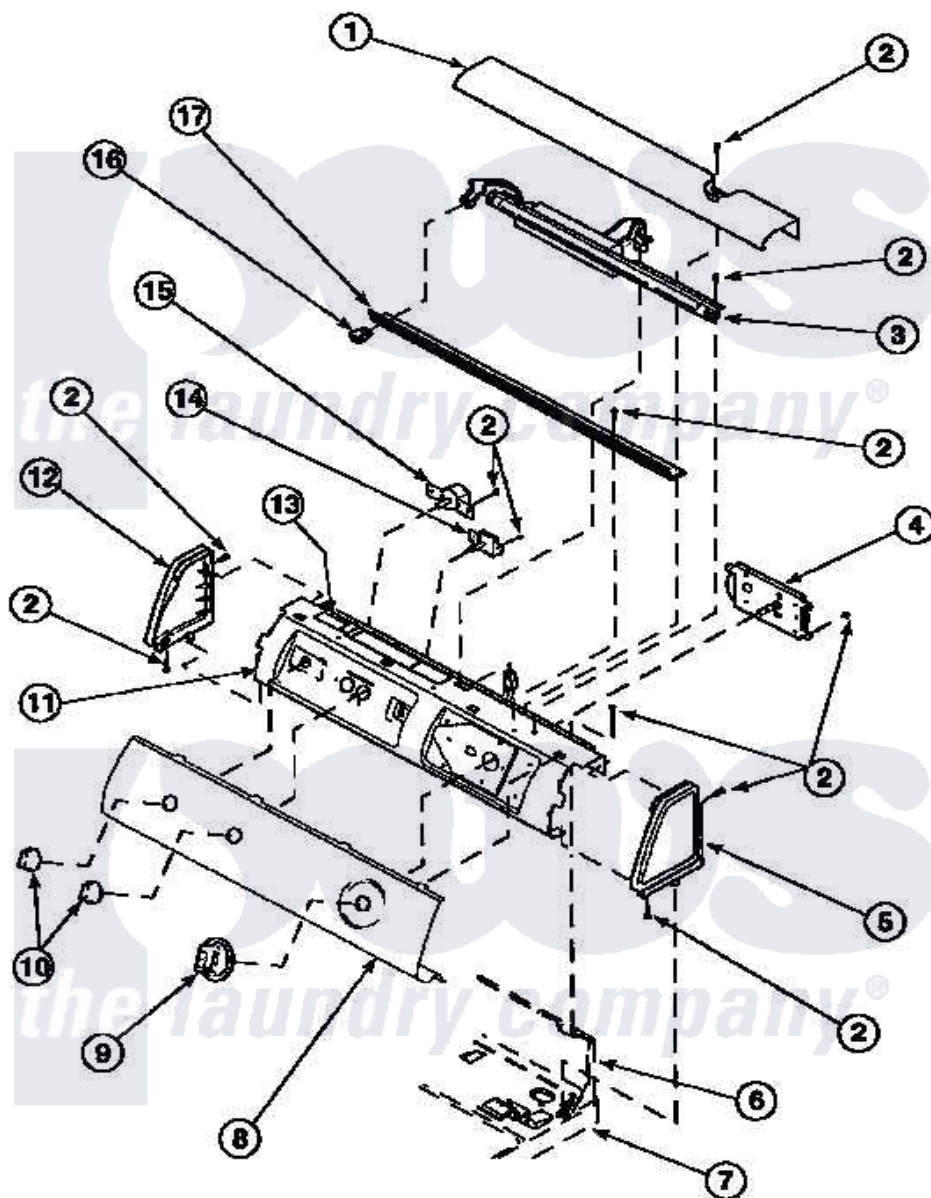

# Amana LG9209L2 (BOM: PLG9209L2) 08 - GRAPHIC PANEL, CONTROL HOOD AND CONTROLS

Amana Residential Amana LG9209L2 (BOM: PLG9209L2) Dryer Parts Parts Diagram 08 - GRAPHIC PANEL, CONTROL HOOD AND CONTROLS

[Click on the part number to view part](#)

Item	Original Part Number	Replaced By	Status	Part Description
1	500303		Not Available	COVER, TOP
2	501086	<a href="#">90767</a>		Screw, 8A X 3/8 HeX Washer Head Tapping
3	<a href="#">34836</a>			Assembly, Fluorescent Light
5	34817		Not Available	END CAP(RIGHT)
6	500343		Not Available	PANEL,BACK(HOME HOOD)
7	500085P		Not Available	(ADD LETTER L-L, W-W TO PART N
12	34818		Not Available	END CAP(LEFT)
13	24903		Not Available	STICKER,DISCONNECT POW
16	35038		Not Available	SWITCH/ WHITE
17	500308		Not Available	DIFFUSER W/HOLE