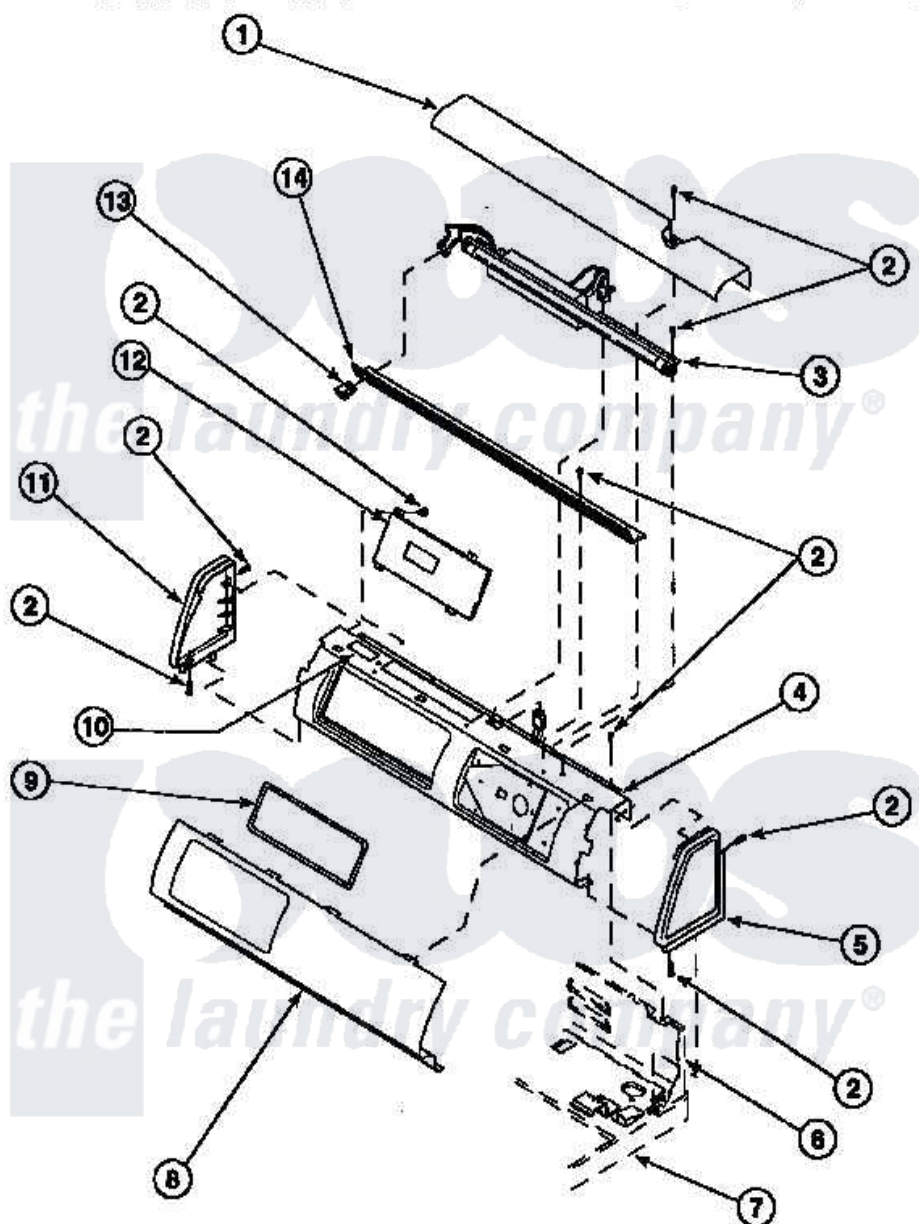

Amana LG9209L2 (BOM: PLG9209L2) 09 - GRAPHIC PANEL, CONTROL HOOD AND CONTROLS

Amana Residential Amana LG9209L2 (BOM: PLG9209L2) Dryer Parts Parts Diagram 09 - GRAPHIC PANEL, CONTROL HOOD AND CONTROLS

[Click on the part number to view part](#)

Item	Original Part Number	Replaced By	Status	Part Description
1	500303		Not Available	COVER, TOP
2	501086	90767		Screw, 8A X 3/8 HeX Washer Head Tapping
3	34836			Assembly, Fluorescent Light
4	500301			Bracket, Electronic Control
5	34817		Not Available	END CAP(RIGHT)
6	500343		Not Available	PANEL,BACK(HOME HOOD)
7	500085P		Not Available	(ADD LETTER L-L, W-W TO PART N
8	500529		Not Available	GRAPHIC PANEL
9	Y500528		Not Available	GASKET,ELECTRONIC CONTROL
10	24903		Not Available	STICKER,DISCONNECT POW
11	34818		Not Available	END CAP(LEFT)
12	500540P		Not Available	ELECTRONIC CONTROL