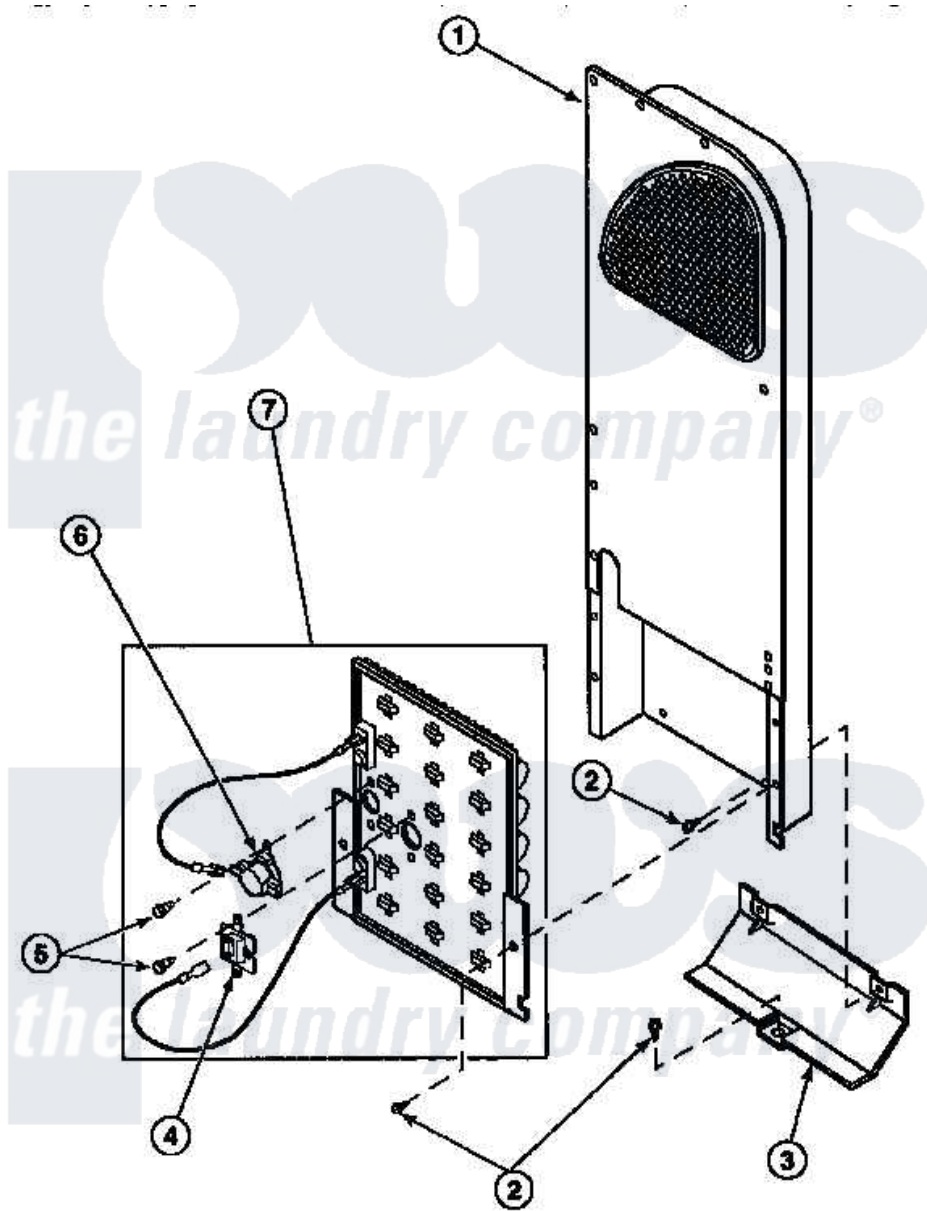

**Amana LG9209L2 (BOM: PLG9209L2) 10 - HEATER BOX ASSY
ORIGINALLY ON ELEC DRYER**

Amana Residential Amana LG9209L2 (BOM: PLG9209L2) Dryer Parts Parts Diagram 10 - HEATER BOX ASSY
ORIGINALLY ON ELEC DRYER
Click on the part number to view part

Item	Original Part Number	Replaced By	Status	Part Description
1	500179P	503605		Assembly, Heater Duct
2	501668	503688		Screw, 10B-16 X .34 I
3	60952		Not Available	SHIELD,HEAT DUCT
5	23222	3177991		Screw