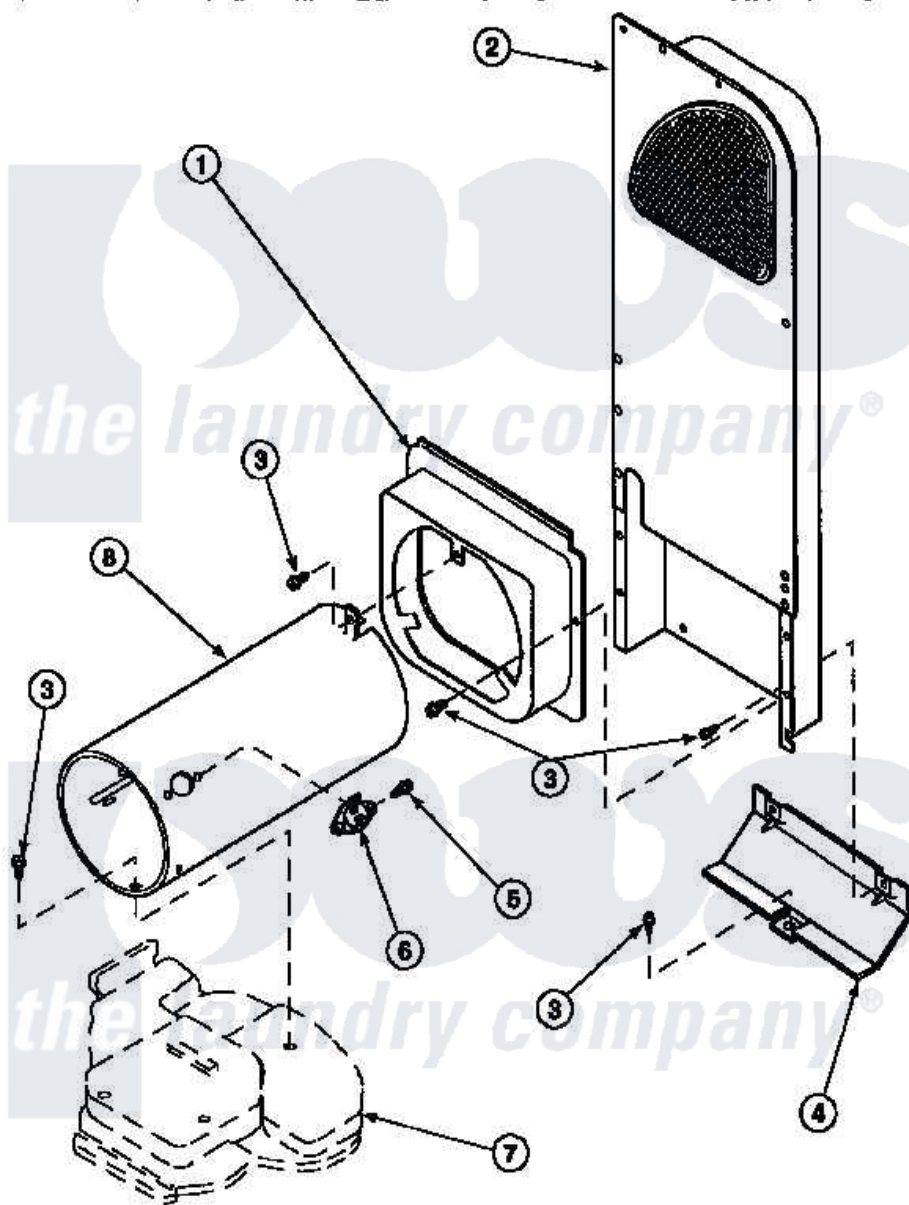

**Amana LG9209L2 (BOM: PLG9209L2) 11 - HEATER BOX ASSY
ORIGINALLY ON GAS DRYER**

Amana Residential Amana LG9209L2 (BOM: PLG9209L2) Dryer Parts Parts Diagram 11 - HEATER BOX ASSY
ORIGINALLY ON GAS DRYER
Click on the part number to view part

Item	Original Part Number	Replaced By	Status	Part Description
1	500122	510101		Shroud Heat Duct
2	500179P	503605		Assembly, Heater Duct
3	501668	503688		Screw, 10B-16 X .34 I
4	60952		Not Available	SHIELD,HEAT DUCT
5	51782		Not Available	SCREW, 6B-20X5/16
6	Y61886			Thermostat, Limit-Blk
7	500070			Base, Dryer
8	61974		Not Available	BURNER HOUSING