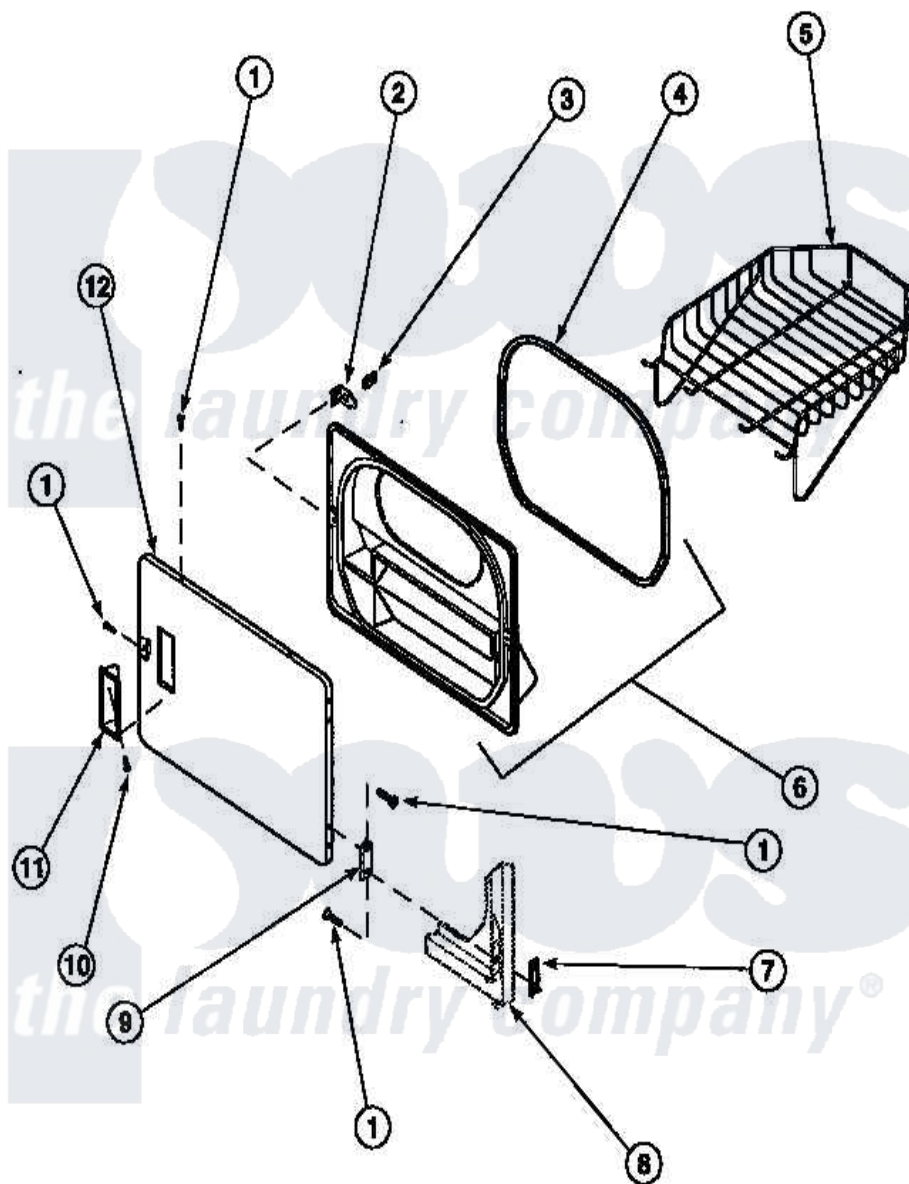

Amana LG9209L2 (BOM: PLG9209L2) 13 - LOADING DOOR WITH DRYING RACK

Amana Residential Amana LG9209L2 (BOM: PLG9209L2) Dryer Parts Parts Diagram 13 - LOADING DOOR WITH DRYING RACK

Click on the part number to view part

Item	Original Part Number	Replaced By	Status	Part Description
1	500226			Screw, 8b-16 x 5/8 Tap
2	500223	40116201		Bracket, Door Strike
3	500039	510181		Strike Doormetal
4	500200		Not Available	SEAL, DOOR
5	501295P		Not Available	RACK, DRYING
6	500199		Not Available	ASSY, LINER & SEAL
7	500236			Clip, Door Hinge Mount
9	500041	Y503676		Hinge, Door And Top
10	500297	8281236		Screw
11	500042		Not Available	DOOR PULL