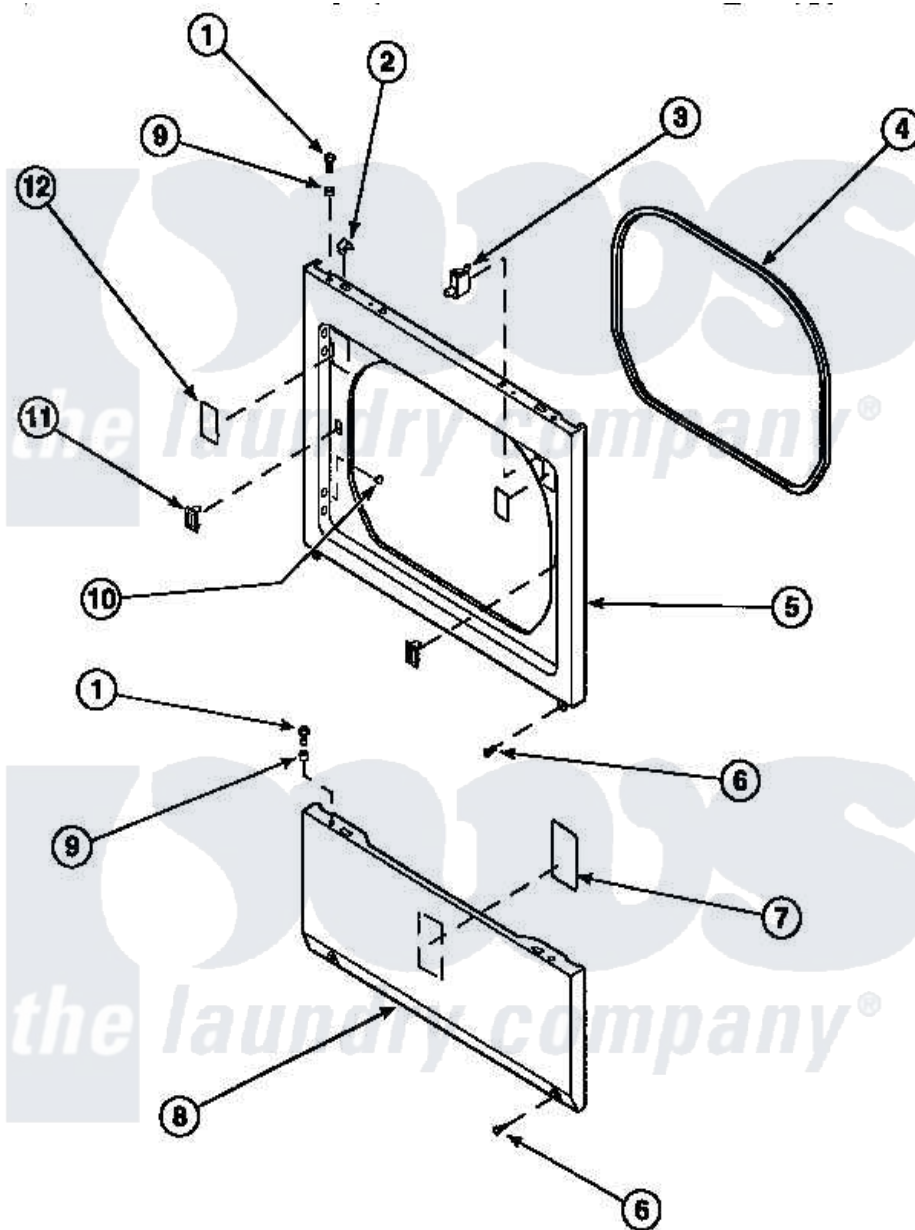

Amana LG9209L2 (BOM: PLG9209L2) 14 - LOWER ACCESS PANEL, FRONT PANEL AND SEAL

Amana Residential Amana LG9209L2 (BOM: PLG9209L2) Dryer Parts Parts Diagram 14 - LOWER ACCESS PANEL, FRONT PANEL AND SEAL
 Click on the part number to view part

Item	Original Part Number	Replaced By	Status	Part Description
1	32671	Y014874		Screw, Idler Arm And Sleeve
2	56080	22001650		Fastener, Spring
3	Y62872	W10169313		Switch-Dor
4	500034			Seal, Front Panel
6	33562	27001200		Screw
7	500670		Not Available	STICKER NG OR MIXED GA
9	56079	505187		Locator, Panel
10	500227	505295		Screw, No.8ab-16 x 3/4 PH
11	54660	LA-1003		Door Catch Kit
12	500281		Not Available	STICKER