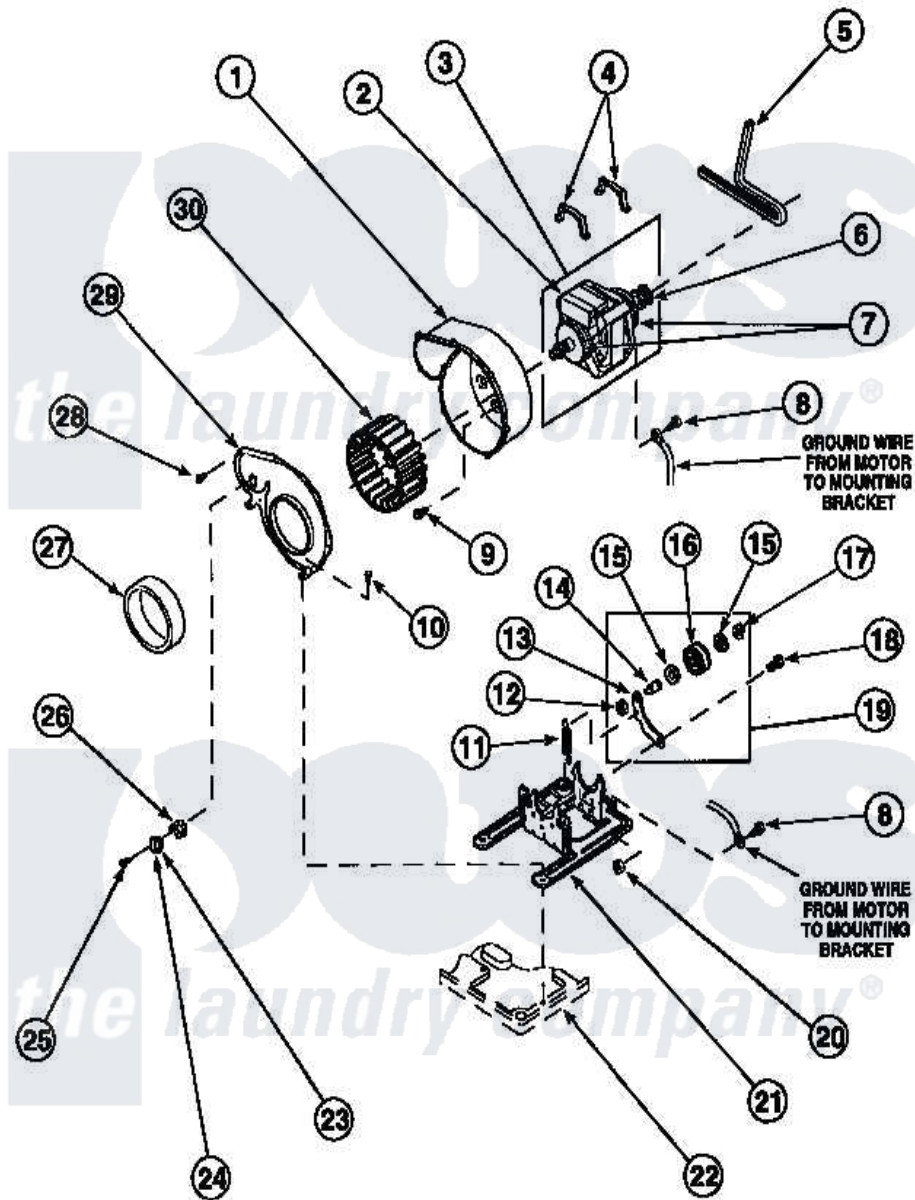

# Amana LG9209L2 (BOM: PLG9209L2) 15 - MOTOR, EXHAUST FAN AND BELT

Amana Residential Amana LG9209L2 (BOM: PLG9209L2) [Dryer Parts](#) Parts Diagram 15 - MOTOR, EXHAUST FAN AND BELT

[Click on the part number to view part](#)

Item	Original Part Number	Replaced By	Status	Part Description
1	<a href="#">56020</a>			Housing, Blower
2	501218		Not Available	MOTOR SWITCH (DOES NOT INCLUDE THERMAL PROT
3	501211	<a href="#">2200376</a>		Motor
4	Y58047	<a href="#">660658</a>		Clamp, Motor Mounting 343481 685441
5	59174	<a href="#">40111201</a>		Belt, Cylinder
6	<a href="#">500011</a>			Pulley, Motor
7	<a href="#">590P3</a>			Motor Hub Ring Kit
8	<a href="#">20530</a>			Screw, 10-24 x 3/8 Hex
9	Y31645	<a href="#">27001200</a>		Screw
10	33562	<a href="#">27001200</a>		Screw
11	<a href="#">56076</a>			Spring, Idler
12	56156	<a href="#">358160</a>		Nut
13	500910	<a href="#">37001144</a>		Assembly- Idler

14	<a href="#">56461</a>		Shaft
15	<a href="#">52549</a>		Washer, 501 ID X3/4 Odx
16	<a href="#">Y54414</a>		Assembly, Wheel And Bearing
17	<a href="#">23748</a>		Ring, Retaining
18	<a href="#">500824</a>		Screw, 1/4-20 Unc Hex
19	500269	<a href="#">37001287</a>	Assembly, Idler Lever/Shaft/Pulley
20	52566	<a href="#">27001225</a>	Nut, Jam Mid Lock 1/4-20
21	500822	<a href="#">503613</a>	Mount, Motor
22	<a href="#">500070</a>		Base, Dryer
23	<a href="#">59500</a>		Assembly, Thermistor
24	<a href="#">503551</a>		Thermostat, Cycling
"	<a href="#">Y61372</a>		Thermostat
25	23222	<a href="#">3177991</a>	Screw
27	<a href="#">500313</a>		Seal, Blower Housing
28	<a href="#">31260</a>		Screw, No.8 X 3/8 Ind H
29	500078	<a href="#">511969P</a>	Kit Blower Housing And Cover
30	56000	<a href="#">510139P</a>	Assembly Blower Fan Package