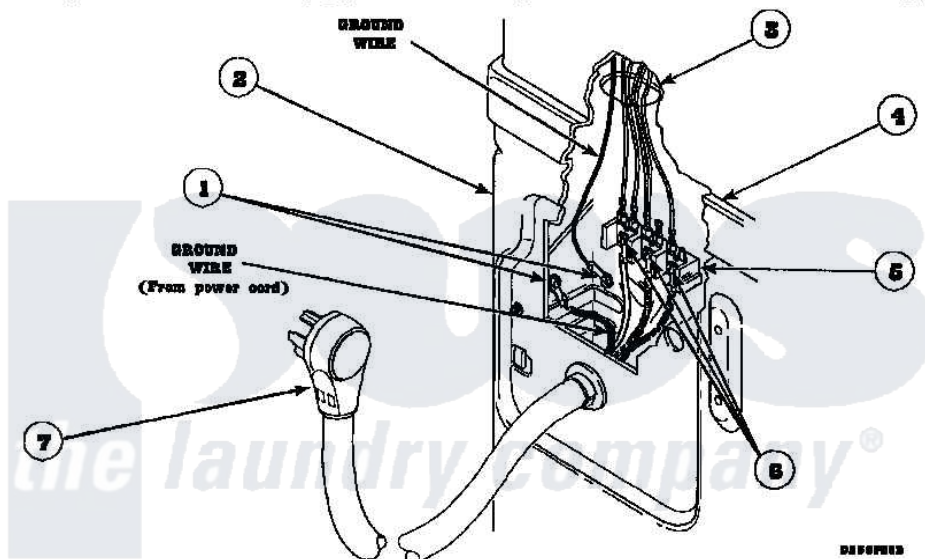

# Amana LG9209L2 (BOM: PLG9209L2) 17 - POWER CORDS

Amana [Residential Amana LG9209L2 \(BOM: PLG9209L2\) Dryer Parts](#) Parts Diagram 17 - POWER CORDS  
 Click on the part number to view part

| Item | Original Part Number  | Replaced By             | Status        | Part Description               |
|------|-----------------------|-------------------------|---------------|--------------------------------|
| 1    | 502120                | <a href="#">489069</a>  |               | Xxscrew, 10-12 X 1/2           |
| "    | <a href="#">20530</a> |                         |               | Screw, 10-24 x 3/8 Hex         |
| 2    | 500001P               |                         | Not Available | (ADD LETTER BEFORE "P" IN PART |
| 3    | 500343                |                         | Not Available | PANEL,BACK(HOME HOOD)          |
| 4    | 500085P               |                         | Not Available | (ADD LETTER L-L, W-W TO PART N |
| 6    | Y61199                | <a href="#">3400094</a> |               | Screw, 10-32 X 3/8             |