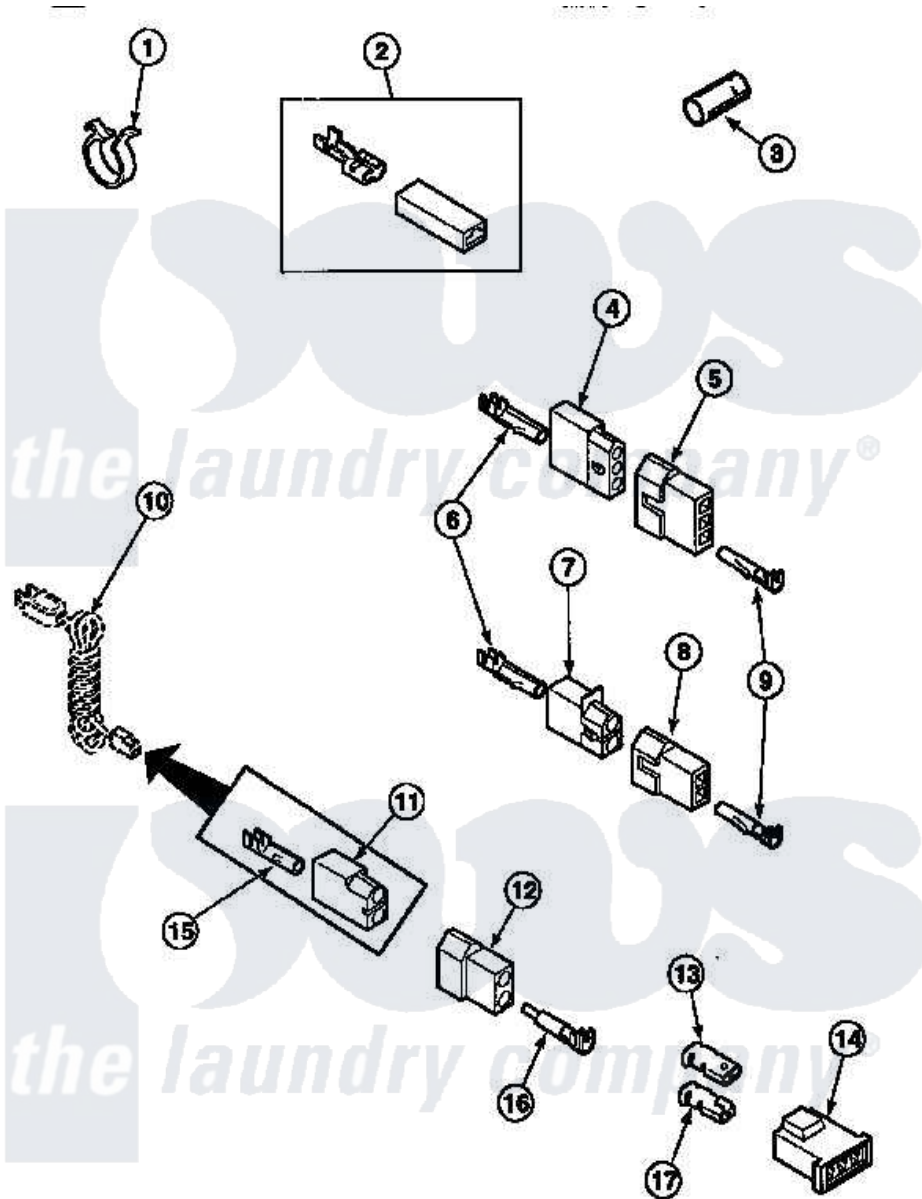

# Amana LG9209L2 (BOM: PLG9209L2) 20 - TERMINALS

Amana Residential Amana LG9209L2 (BOM: PLG9209L2) Dryer Parts Parts Diagram 20 - TERMINALS  
 Click on the part number to view part

Item	Original Part Number	Replaced By	Status	Part Description
1	61510	<a href="#">504034</a>		Clip, Wire
2	<a href="#">Y00237</a>			Terminal-Female 1/4 ((1) 12 GAUGE Wire Or(2) 18 GA
4	23039	<a href="#">697780</a>		Receptacle,
5	<a href="#">23040</a>			Plug-3 Circuit
6	Y00117	<a href="#">5011-XX</a>		093 Female Socket
7	<a href="#">56451</a>			Receptacle, 2 Circuit
8	<a href="#">56448</a>			Terminal Block Plug
9	<a href="#">Y00116</a>			Terminal, Pin-Male
10	Y56222	<a href="#">27001142</a>		Cord, Power
11	<a href="#">56265</a>			Receptacle, 2 Circuit
12	<a href="#">56266</a>			Plug
13	<a href="#">Y00189</a>			Terminal, Spade
14	58800		Not Available	CONNECTOR-3 CIRCUIT (3 CIRCUIT CONNECTOR)
15	<a href="#">00130</a>			Terminal, Pin-1/8 Femal
16	<a href="#">Y00127</a>			Terminal, Pin-1/8 Male