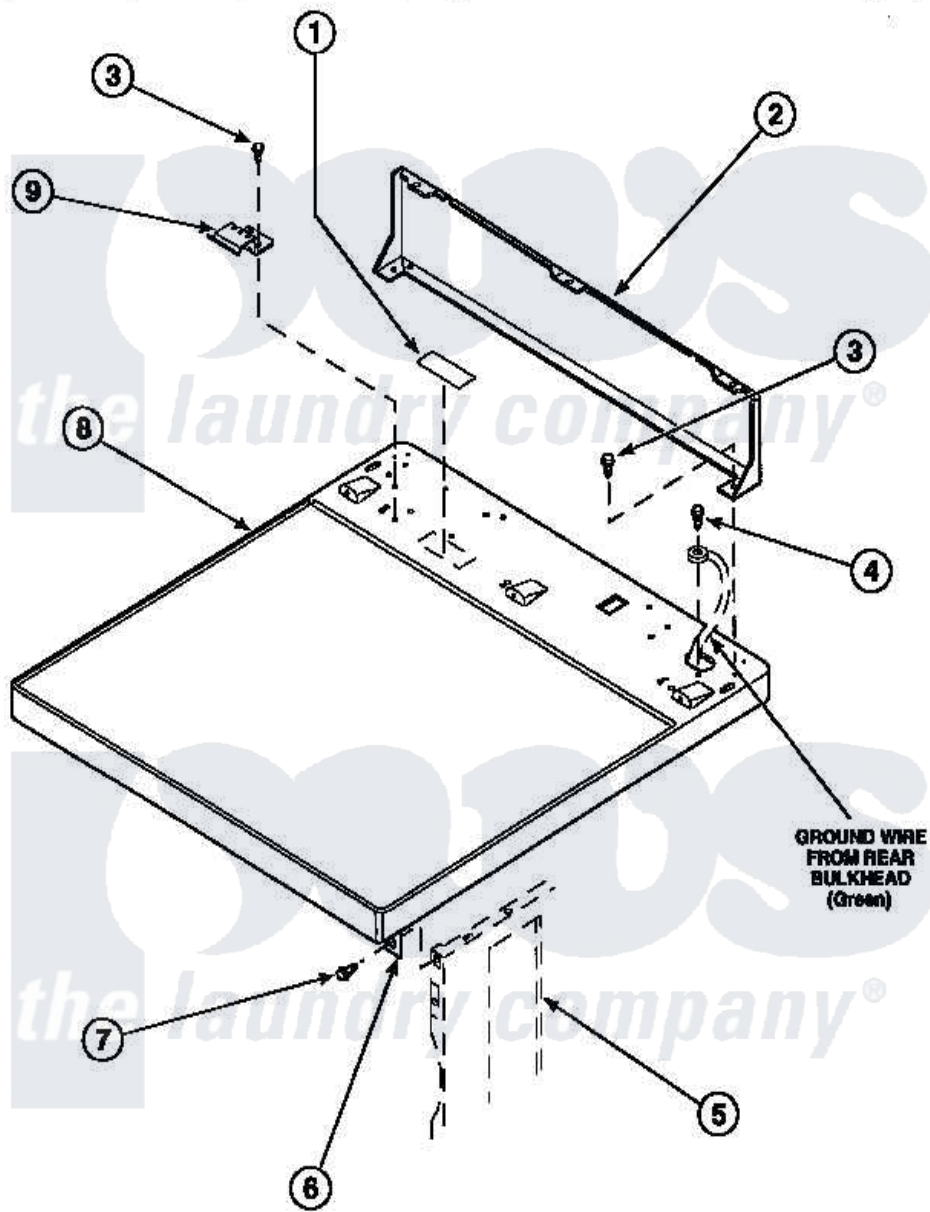

**Amana LG9209W2 (BOM: PLG9209W2) 01 - CABINET TOP AND CONTROL HOOD REAR PANEL**

Amana Residential Amana LG9209W2 (BOM: PLG9209W2) Dryer Parts Parts Diagram 01 - CABINET TOP AND CONTROL HOOD REAR PANEL  
 Click on the part number to view part

Item	Original Part Number	Replaced By	Status	Part Description
1	24903		Not Available	STICKER,DISCONNECT POW
2	500343		Not Available	PANEL,BACK(HOME HOOD)
3	501086	<a href="#">90767</a>		Screw, 8A X 3/8 HeX Washer Head Tapping
4	<a href="#">20530</a>			Screw, 10-24 x 3/8 Hex
5	500001P		Not Available	(ADD LETTER BEFORE "P" IN PART
6	500084	<a href="#">40130801</a>		Bracket, Top Mount
7	33562	<a href="#">27001200</a>		Screw
8	500085P		Not Available	(ADD LETTER L-L, W-W TO PART N
9	501241	<a href="#">Y503876</a>		Clip, Hold Down