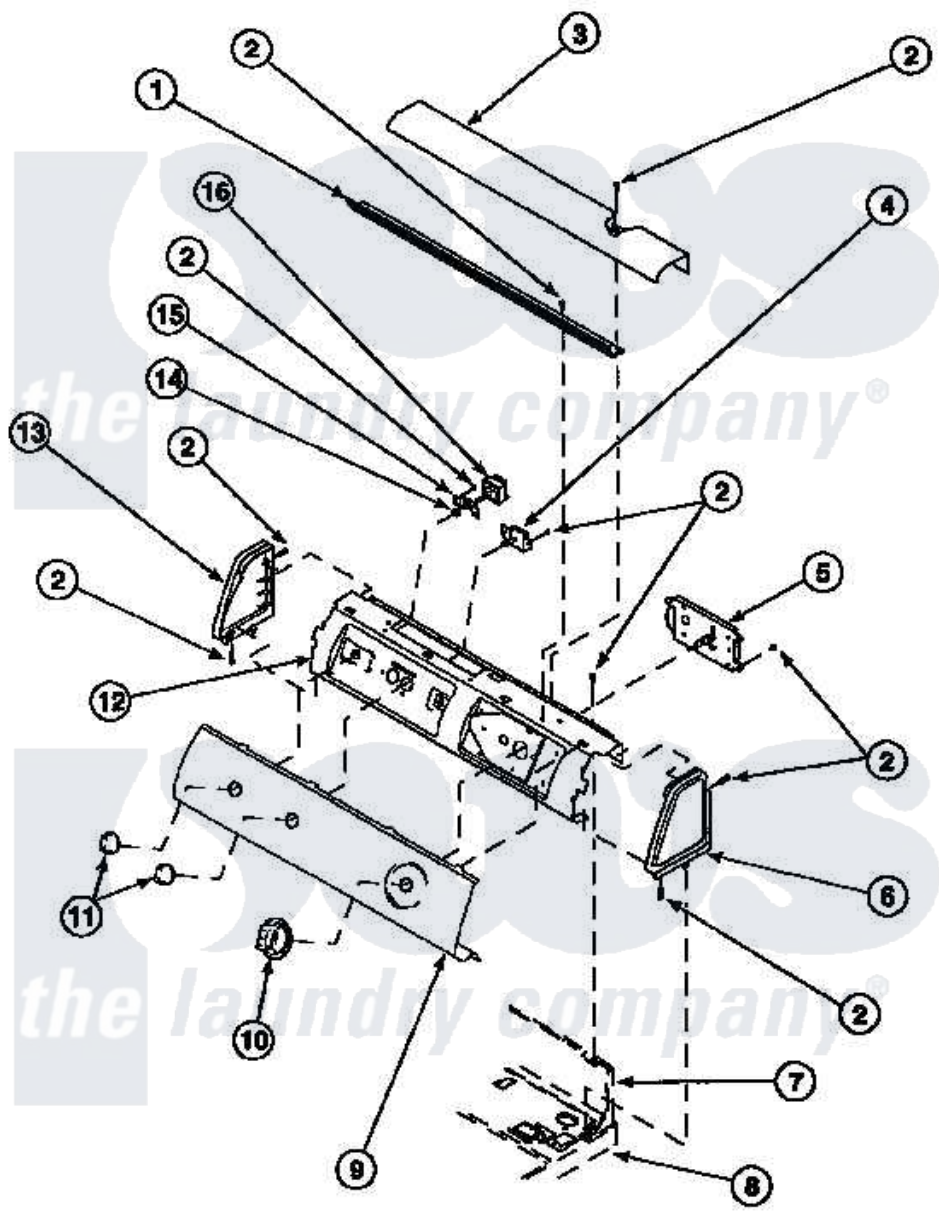

Amana LG9209W2 (BOM: PLG9209W2) 06 - GRAPHIC PANEL, CONTROL HOOD AND CONTROLS

Amana Residential Amana LG9209W2 (BOM: PLG9209W2) Dryer Parts Parts Diagram 06 - GRAPHIC PANEL, CONTROL HOOD AND CONTROLS
 Click on the part number to view part

Item	Original Part Number	Replaced By	Status	Part Description
2	501086	90767		Screw, 8A X 3/8 HeX Washer Head Tapping
3	500303		Not Available	COVER, TOP
5	501881		Not Available	TIMER
6	34817		Not Available	END CAP(RIGHT)
7	500343		Not Available	PANEL,BACK(HOME HOOD)
8	500085P		Not Available	(ADD LETTER L-L, W-W TO PART N
13	34818		Not Available	END CAP(LEFT)