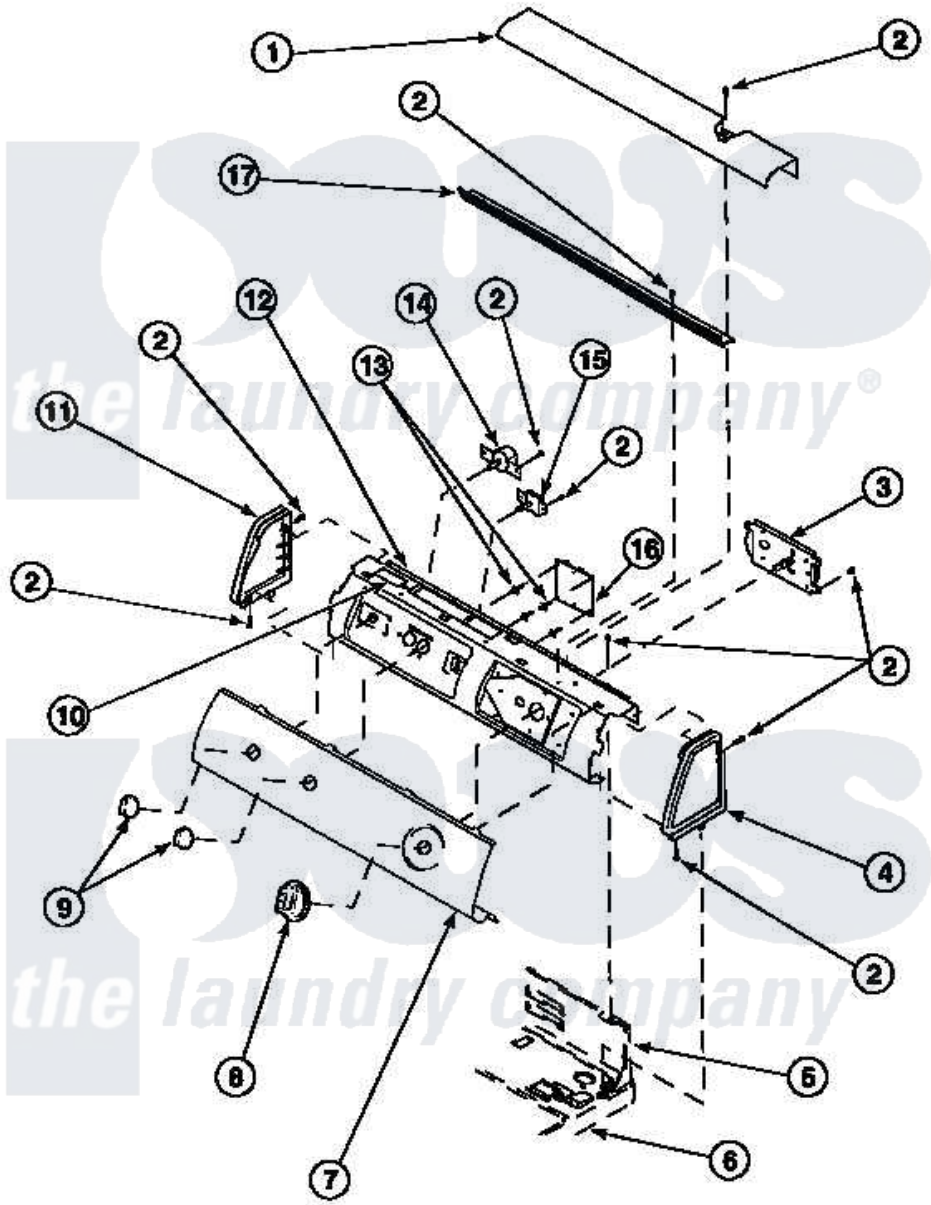

Amana LG9209W2 (BOM: PLG9209W2) 07 - GRAPHIC PANEL, CONTROL HOOD AND CONTROLS

Amana Residential Amana LG9209W2 (BOM: PLG9209W2) Dryer Parts Parts Diagram 07 - GRAPHIC PANEL, CONTROL HOOD AND CONTROLS
 Click on the part number to view part

Item	Original Part Number	Replaced By	Status	Part Description
1	500303		Not Available	COVER, TOP
2	501086	90767		Screw, 8A X 3/8 HeX Washer Head Tapping
3	501881		Not Available	TIMER
4	34817		Not Available	END CAP(RIGHT)
5	500343		Not Available	PANEL,BACK(HOME HOOD)
6	500085P		Not Available	(ADD LETTER L-L, W-W TO PART N
10	24903		Not Available	STICKER,DISCONNECT POW
11	34818		Not Available	END CAP(LEFT)