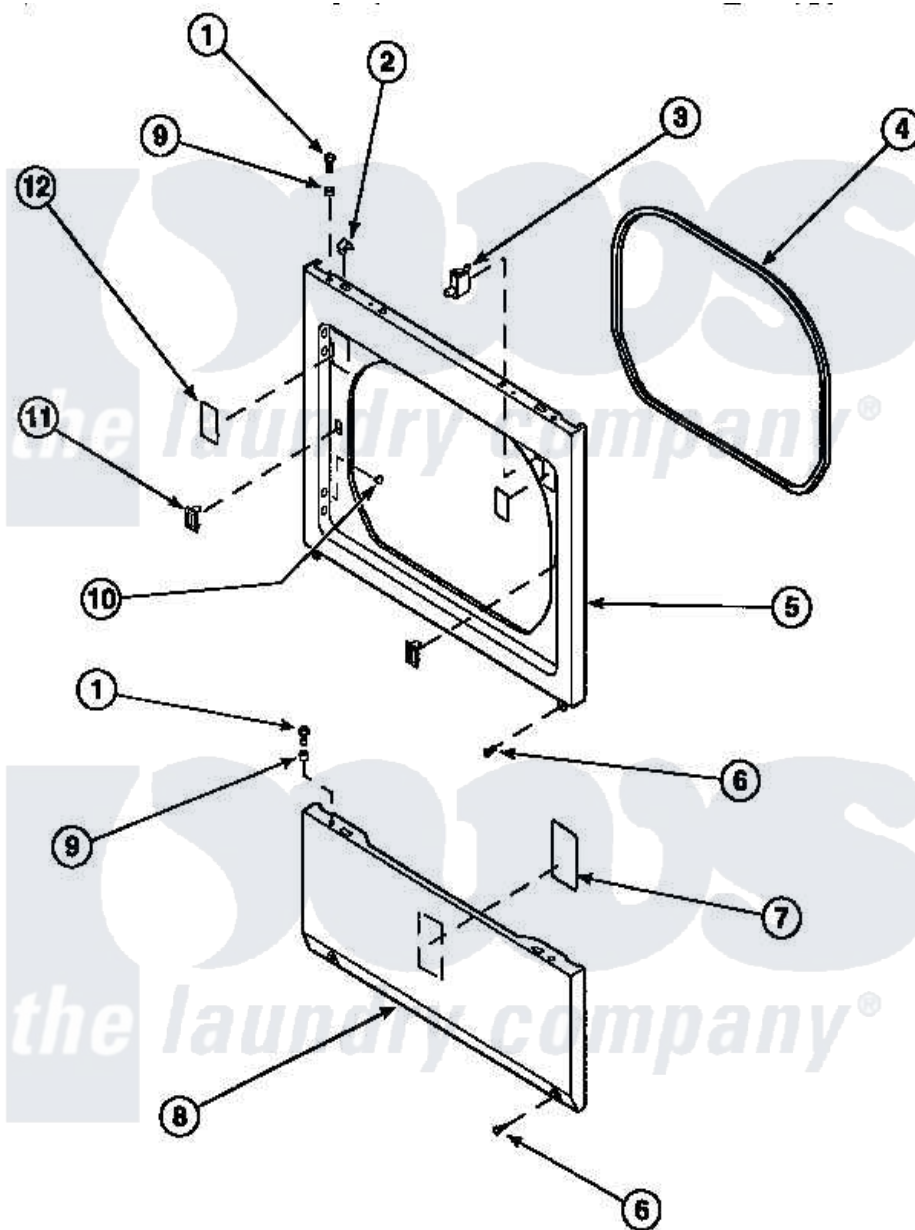

Amana LG9209W2 (BOM: PLG9209W2) 14 - LOWER ACCESS PANEL, FRONT PANEL AND SEAL

Amana Residential Amana LG9209W2 (BOM: PLG9209W2) Dryer Parts Parts Diagram 14 - LOWER ACCESS PANEL, FRONT PANEL AND SEAL
 Click on the part number to view part

Item	Original Part Number	Replaced By	Status	Part Description
1	32671	Y014874		Screw, Idler Arm And Sleeve
2	56080	22001650		Fastener, Spring
3	Y62872	W10169313		Switch-Dor
4	500034			Seal, Front Panel
6	33562	27001200		Screw
7	500670		Not Available	STICKER NG OR MIXED GA
9	56079	505187		Locator, Panel
10	500227	505295		Screw, No.8ab-16 x 3/4 PH
11	54660	LA-1003		Door Catch Kit
12	500281		Not Available	STICKER