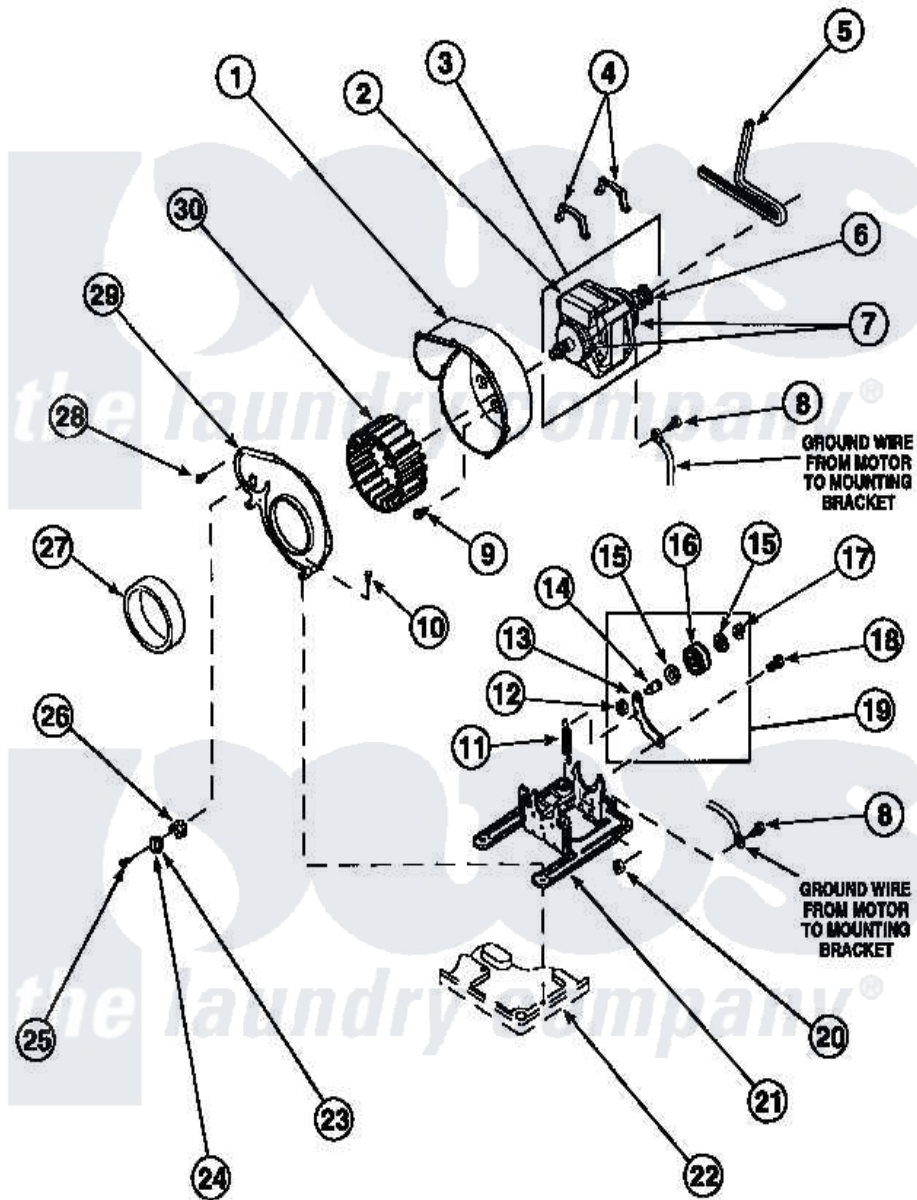

Amana LG9209W2 (BOM: PLG9209W2) 15 - MOTOR, EXHAUST FAN AND BELT

Amana Residential Amana LG9209W2 (BOM: PLG9209W2) Dryer Parts Parts Diagram 15 - MOTOR, EXHAUST FAN AND BELT

Click on the part number to view part

Item	Original Part Number	Replaced By	Status	Part Description
1	56020			Housing, Blower
2	501218		Not Available	MOTOR SWITCH (DOES NOT INCLUDE THERMAL PROT
3	501211	2200376		Motor
4	Y58047	660658		Clamp, Motor Mounting 343481 685441
5	59174	40111201		Belt, Cylinder
6	500011			Pulley, Motor
7	590P3			Motor Hub Ring Kit
8	20530			Screw, 10-24 x 3/8 Hex
9	Y31645	27001200		Screw
10	33562	27001200		Screw
11	56076			Spring, Idler
12	56156	358160		Nut
13	500910	37001144		Assembly- Idler

14	56461		Shaft
15	52549		Washer, 501 ID X3/4 Odx
16	Y54414		Assembly, Wheel And Bearing
17	23748		Ring, Retaining
18	500824		Screw, 1/4-20 Unc Hex
19	500269	37001287	Assembly, Idler Lever/Shaft/Pulley
20	52566	27001225	Nut, Jam Mid Lock 1/4-20
21	500822	503613	Mount, Motor
22	500070		Base, Dryer
23	59500		Assembly, Thermistor
24	503551		Thermostat, Cycling
"	Y61372		Thermostat
25	23222	3177991	Screw
27	500313		Seal, Blower Housing
28	31260		Screw, No.8 X 3/8 Ind H
29	500078	511969P	Kit Blower Housing And Cover
30	56000	510139P	Assembly Blower Fan Package