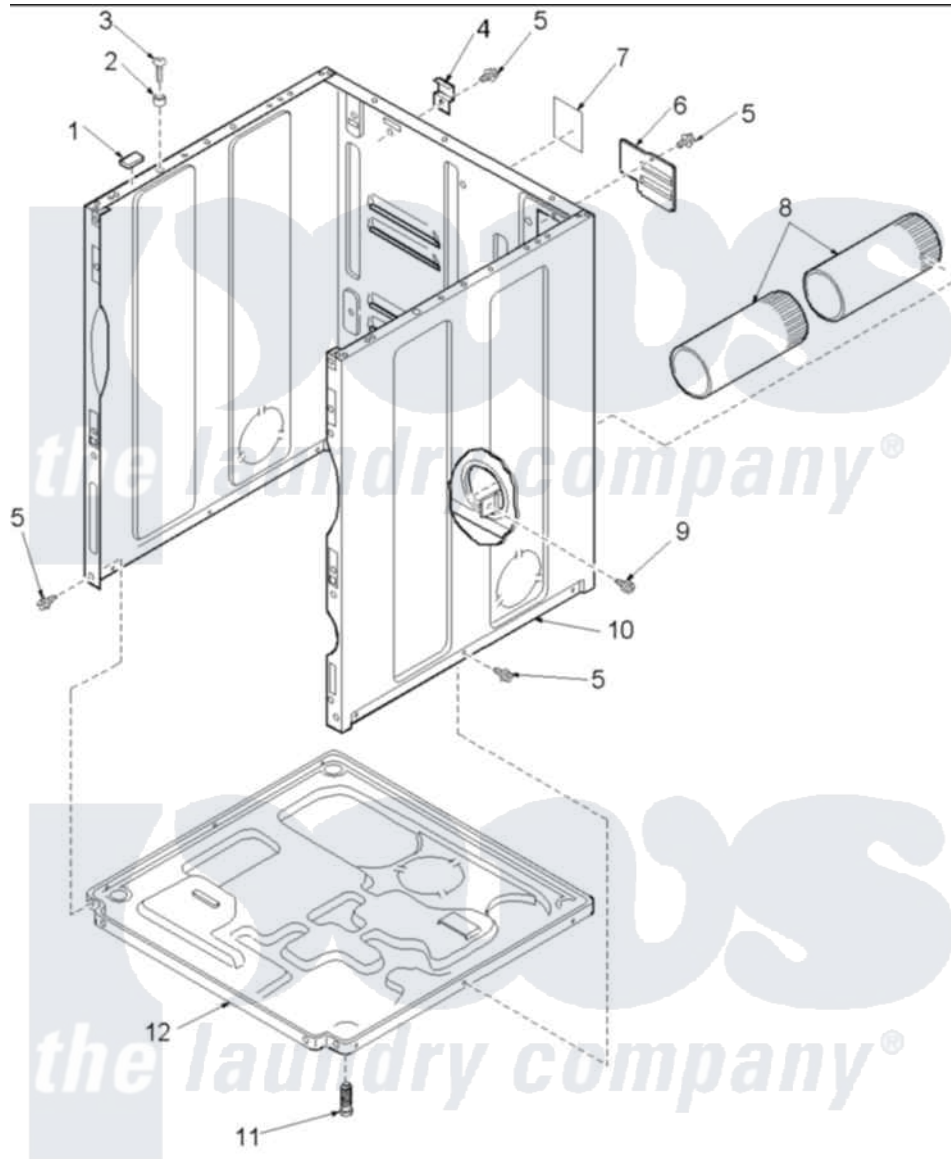

Amana LGA10AW (BOM: PLGA10AW) 01 - CABINET AND BASE

Amana Residential Amana LGA10AW (BOM: PLGA10AW) Dryer Parts Parts Diagram 01 - CABINET AND BASE
 Click on the part number to view part

Item	Original Part Number	Replaced By	Status	Part Description
1	Y56128			Pad, Bumper
2	505187			Locator, Panel
3	32671	Y014874		Screw, Idler Arm And Sleeve
4	500003			Hinge, Top
6	500114	510903		Plate Access Panel
7	501289		Not Available	(ELECTRIC MODELS)
8	505518			Duct, Exhaust
10	501688W	37001284		Cabinet As Pack
11	Y500101			Leg, Leveling
12	500070			Base, Dryer