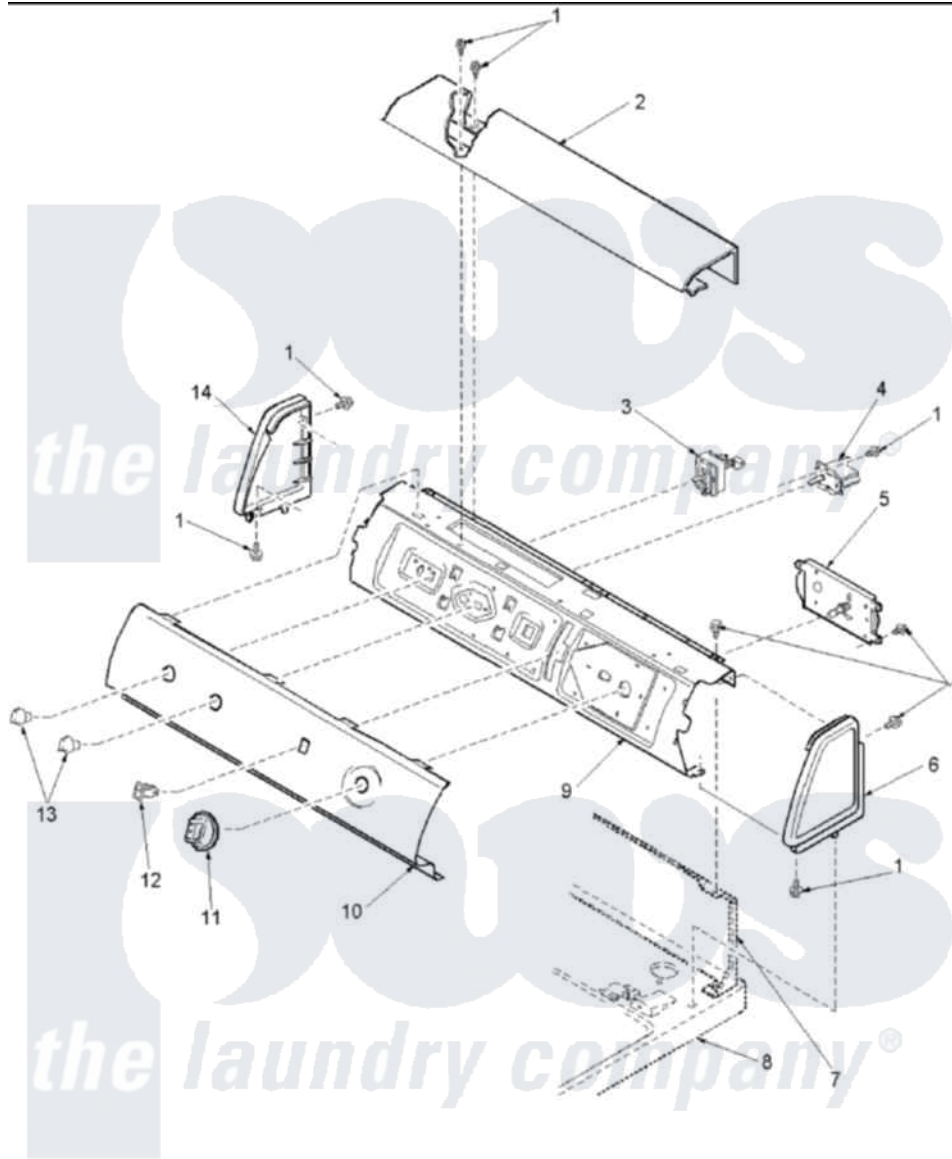

Amana LGA10AW (BOM: PLGA10AW) 02 - CONTROL PANEL

Amana Residential Amana LGA10AW (BOM: PLGA10AW) Dryer Parts Parts Diagram 02 - CONTROL PANEL
 Click on the part number to view part

Item	Original Part Number	Replaced By	Status	Part Description
2	503674W			Cover, Top
5	504178		Not Available	TIMER, 3 CYCLE
6	504008W		Not Available	CAP-END RH
7	Y00000000		Not Available	SEE NOTE SEE NOTE PANEL,HOME HOOD BACK
8	Y00000000		Not Available	SEE NOTE SEE NOTE Assy, Top Panel
9	503901		Not Available	PANEL,SUPPORT CONTROL (MECH)
10	503591W			Panel, Graphic
11	502220W			Knob, Timer
13	36701W			Knob
14	504009W	40012702W		Endcap