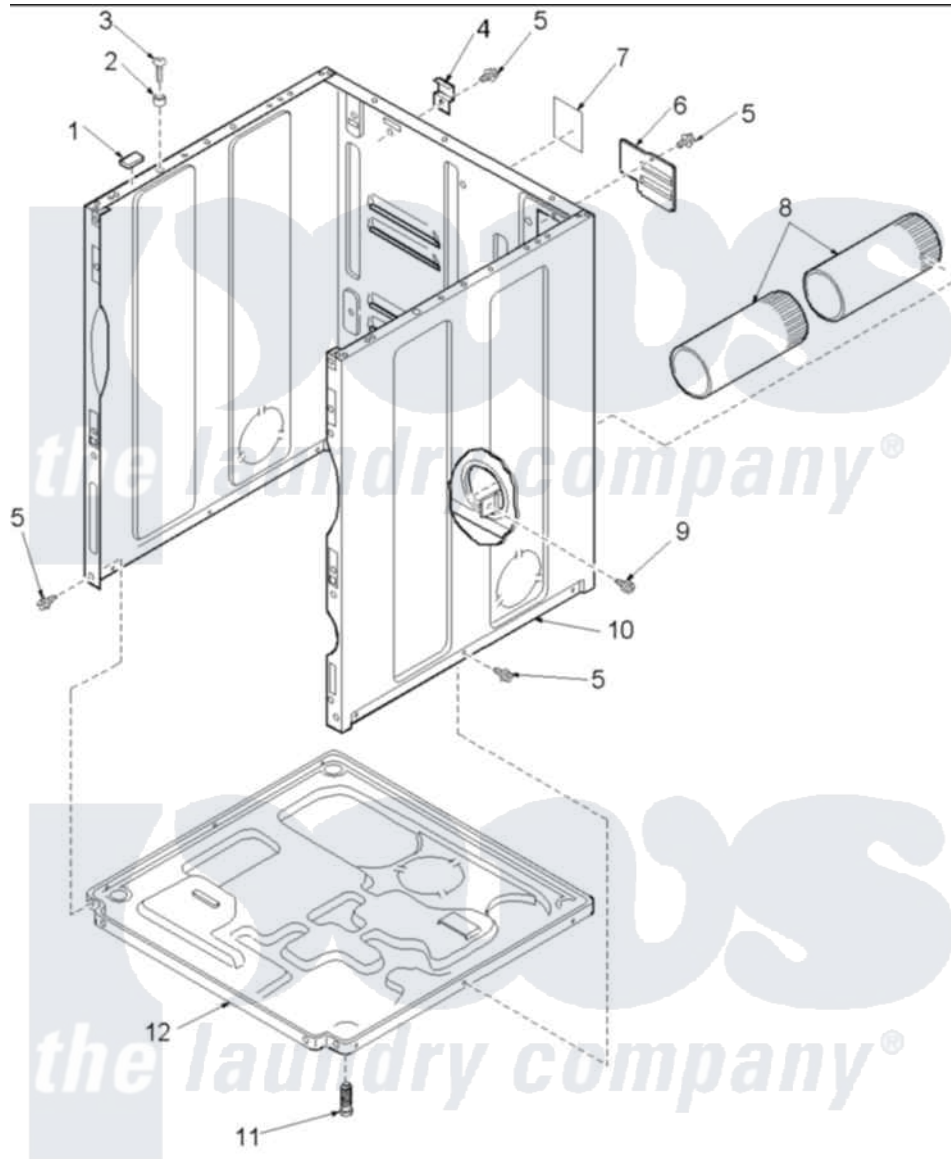

Amana LGA20AW (BOM: PLGA20AW) 01 - CABINET AND BASE

Amana Residential Amana LGA20AW (BOM: PLGA20AW) Dryer Parts Parts Diagram 01 - CABINET AND BASE
 Click on the part number to view part

Item	Original Part Number	Replaced By	Status	Part Description
1	Y56128			Pad, Bumper
2	505187			Locator, Panel
3	32671	Y014874		Screw, Idler Arm And Sleeve
4	500003			Hinge, Top
6	500114	510903		Plate Access Panel
7	501289		Not Available	(ELECTRIC MODELS)
8	505518			Duct, Exhaust
10	501688W	37001284		Cabinet As Pack
11	Y500101			Leg, Leveling
12	500070			Base, Dryer