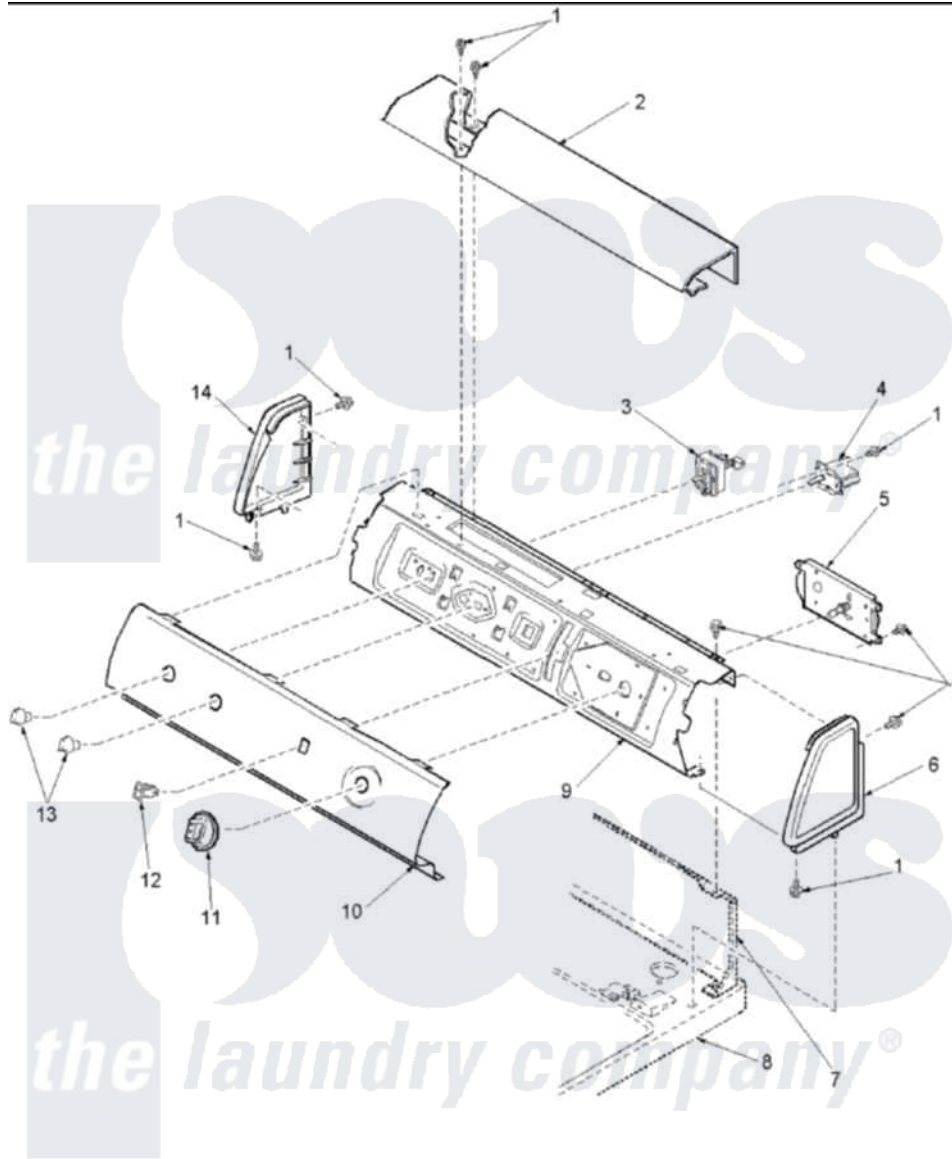

Amana LGA20AW (BOM: PLGA20AW) 02 - CONTROL PANEL

Amana Residential Amana LGA20AW (BOM: PLGA20AW) Dryer Parts Parts Diagram 02 - CONTROL PANEL
 Click on the part number to view part

Item	Original Part Number	Replaced By	Status	Part Description
2	503674W			Cover, Top
3	Y503997			Switch, Fabric Selector
5	Y504546			Timer, 3 Cycle
6	504008W		Not Available	CAP-END RH
7	Y00000000		Not Available	SEE NOTE SEE NOTE PANEL,HOME HOOD BACK
8	Y00000000		Not Available	SEE NOTE SEE NOTE Assy, Top Panel
9	503901		Not Available	PANEL,SUPPORT CONTROL (MECH)
10	503592W		Not Available	PANEL, GRAPHIC
11	502220W			Knob, Timer
13	36701W			Knob
14	504009W	40012702W		Endcap