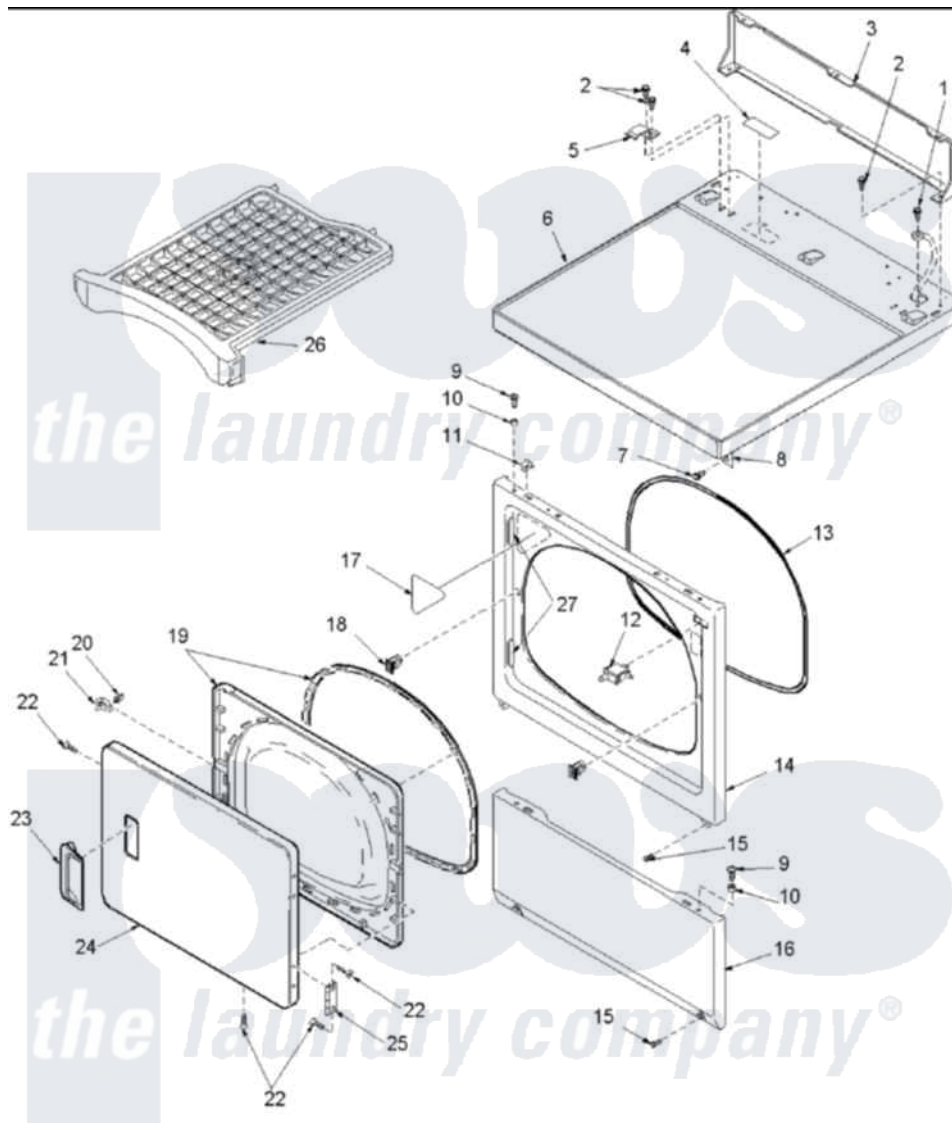

Amana LGA20AW (BOM: PLGA20AW) 03 - DOOR AND FRONT, ACCESS, AND TOP PANELS

Amana Residential Amana LGA20AW (BOM: PLGA20AW) Dryer Parts Parts Diagram 03 - DOOR AND FRONT, ACCESS, AND TOP PANELS
 Click on the part number to view part

Item	Original Part Number	Replaced By	Status	Part Description
3	500343		Not Available	PANEL,BACK(HOME HOOD)
4	24903R4		Not Available	STICKER
5	Y503876			Clip, Hold Down
6	500085W	37001027		Panel, Top
8	500084	40130801		Bracket, Top Mount
9	32671	Y014874		Screw, Idler Arm And Sleeve
10	505187			Locator, Panel
11	56080	22001650		Fastener, Spring
12	Y504570	W10169313		Switch-Dor
13	504005	511056		Seal Front Panel
14	503639W	503656WP		Panel, Front
16	503648W	40045301WP		Panel, Access
17	500281		Not Available	STICKER
18	54660	LA-1003		Door Catch Kit
19	503643W	37001028		Seal And Liner, Assembly