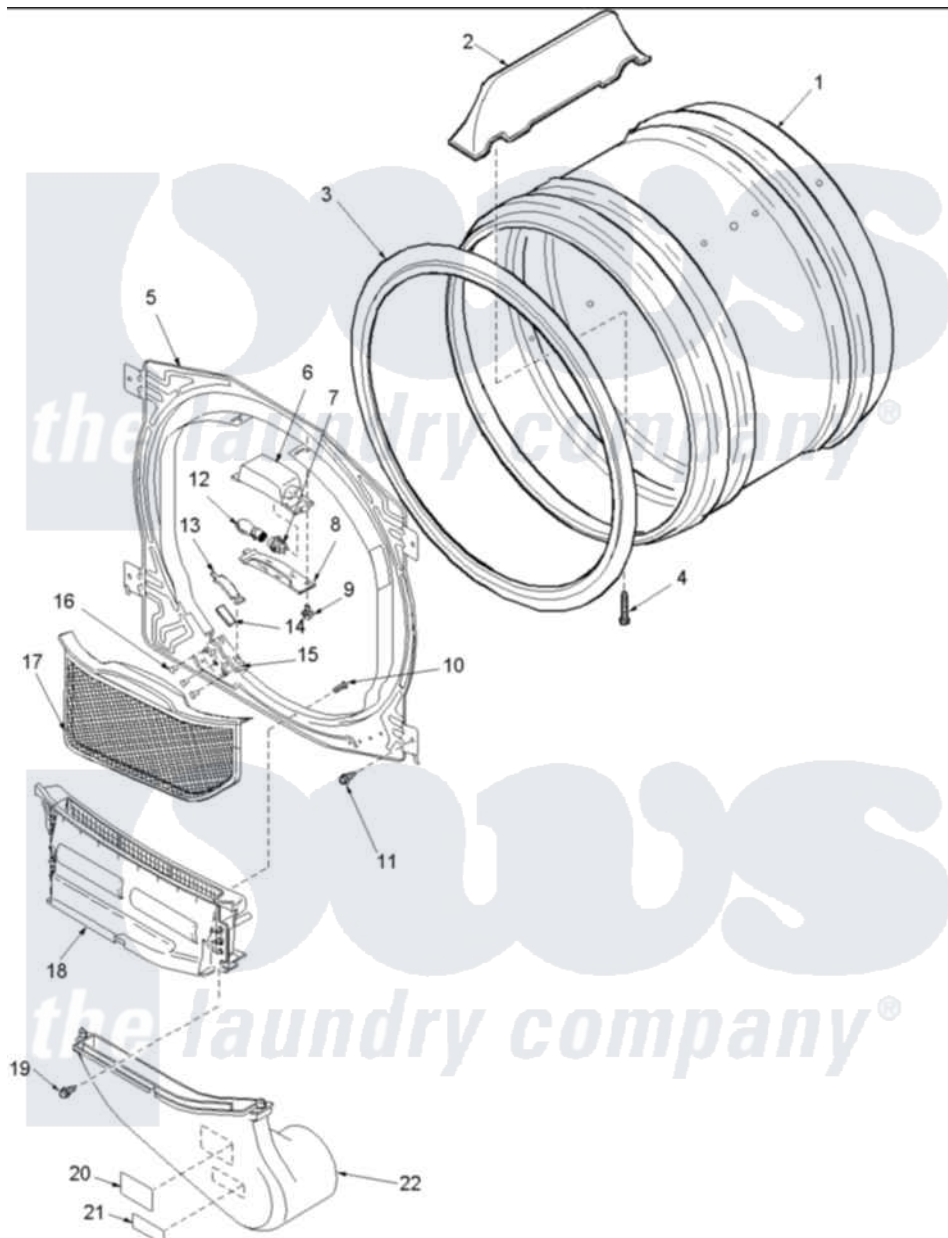

# Amana LGA20AW (BOM: PLGA20AW) 04 - FRONT BULKHEAD, AIR DUCT & CYLINDER

Amana Residential Amana LGA20AW (BOM: PLGA20AW) Dryer Parts Parts Diagram 04 - FRONT BULKHEAD, AIR DUCT & CYLINDER

Click on the part number to view part

Item	Original Part Number	Replaced By	Status	Part Description
1	504467W	<a href="#">504467WP</a>		Cylinder Assembly
2	503703	<a href="#">12002559</a>		Baffle Kit
3	501801	<a href="#">37001132</a>		Seal, Cylinder
4	<a href="#">Y62588</a>			Screw, 10BT-12 X 1 Tap
5	<a href="#">503756W</a>			Assembly, Blkhd Front CO
11	503661	<a href="#">27001200</a>		Screw
13	Y501676	<a href="#">37001298</a>		Glide- Dry
14	500092	<a href="#">510189</a>		Pad Felt
15	<a href="#">37001036</a>			Bracket, Cylinder Glide
16	37001031	<a href="#">3370225</a>		Screw
17	Y503627	<a href="#">37001142</a>		Filter, Lint
18	505528	<a href="#">37001141</a>		Air Duct Assembly
20	500049		Not Available	STICKER
21	Y0056529		Not Available	SCREW
22	Y503626	<a href="#">37001141</a>		Air Duct Assembly