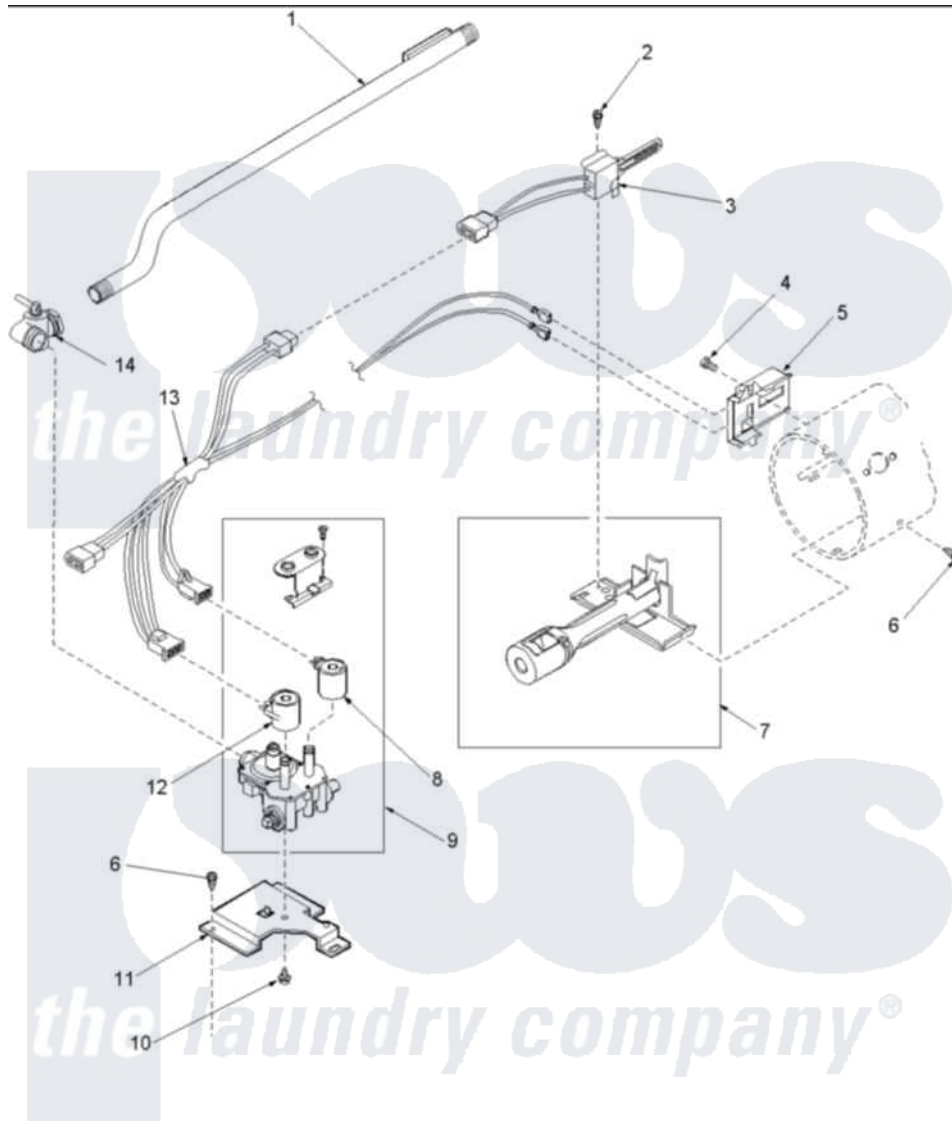

Amana LGA20AW (BOM: PLGA20AW) 05 - GAS VALVE, IGNITER & GAS CONVERSION KITS

Amana [Residential Amana LGA20AW \(BOM: PLGA20AW\) Dryer Parts](#) Parts Diagram 05 - GAS VALVE, IGNITER & GAS CONVERSION KITS
 Click on the part number to view part

Item	Original Part Number	Replaced By	Status	Part Description
1	500647	510204		Pipe
2	51782		Not Available	SCREW, 6B-20X5/16
3	503604	37001308		Ignitor
4	23222	3177991		Screw
5	Y56231	338906		Radiant, Sensor
7	Y56234	37001304		Burner Ign
8	58804B	694540		Coil, 60 Hz
9	Y504091			Assembly, Valve-Gas-Single
10	56124	3370225		Screw
11	500821			Bracket, Mounting-Gas
12	58804A	306106		Coil, Holding And Booster-W
13	60641	37001007		Harness, Wire
14	Y56229	510205		Valve-Elbo
NI	650P3			Kit, Gas Burner Conversion
"	649P3	LPK1		LP Gas Con