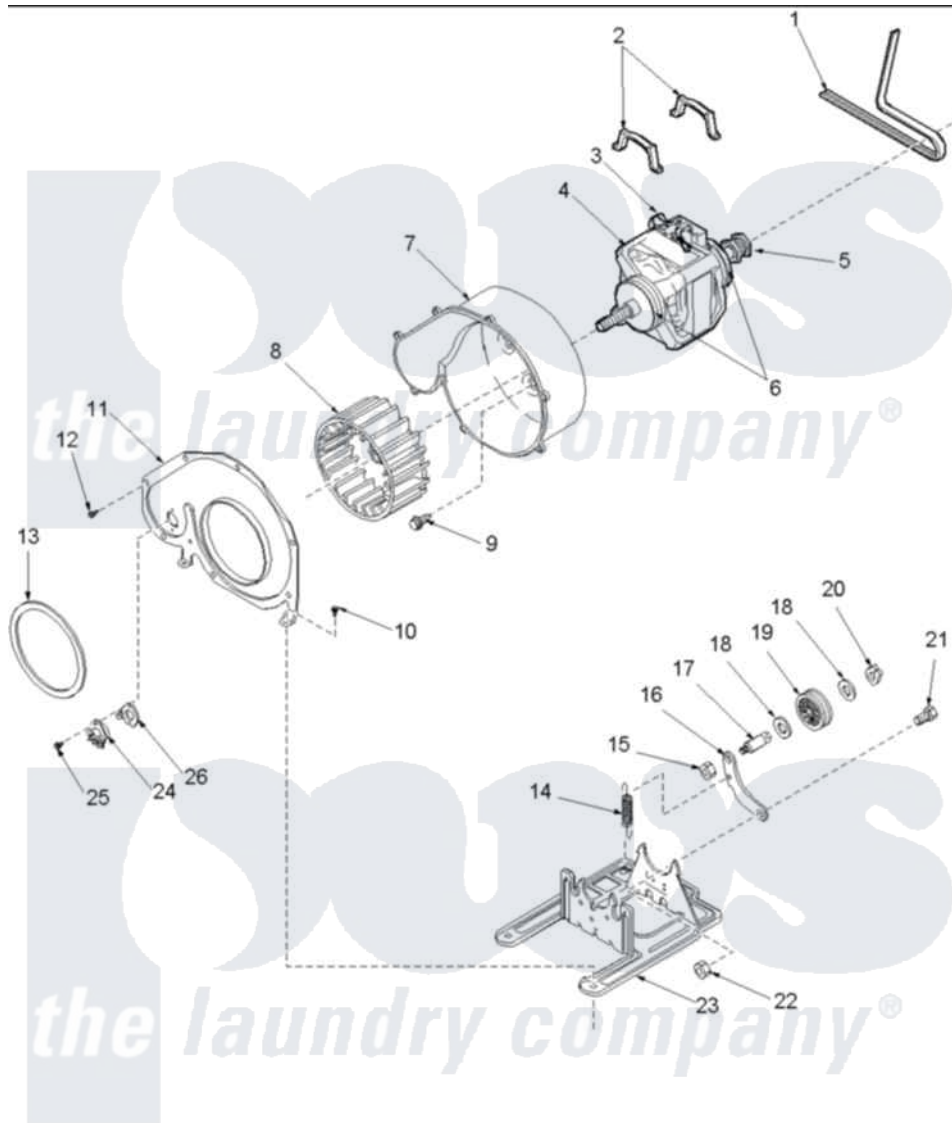

Amana LGA20AW (BOM: PLGA20AW) 07 - MOTOR AND FAN ASSEMBLIES

Amana Residential Amana LGA20AW (BOM: PLGA20AW) Dryer Parts Parts Diagram 07 - MOTOR AND FAN ASSEMBLIES

Click on the part number to view part

Item	Original Part Number	Replaced By	Status	Part Description
1	59174	40111201		Belt, Cylinder
2	Y58047	660658		Clamp, Motor Mounting 343481 685441
3	501218		Not Available	MOTOR SWITCH (DOES NOT INCLUDE THERMAL PROT
4	502368	2200376		Motor
5	500011			Pulley, Motor
6	590P3			Motor Hub Ring Kit
7	56020			Housing, Blower
8	56000	510139P		Assembly Blower Fan Package
11	500078	511969P		Kit Blower Housing And Cover
12	31260			Screw, No.8 X 3/8 Ind H
13	504018	37001119		Seal, Blower Housing
14	56076			Spring, Idler
15	56156	358160		Nut

16	500910	37001144	Assembly- Idler
17	56461		Shaft
18	52549		Washer, 501 ID X3/4 Odx
19	Y54414		Assembly, Wheel And Bearing
20	23748		Ring, Retaining
21	500824		Screw, 1/4-20 Unc Hex
22	56156	358160	Nut
23	503613		Mount, Motor
24	503979		Thermostat
25	Y33561	489464	Screw
26	61623		Thermostat, Heater-BR
NI	500269	37001287	Assembly, Idler Lever/Shaft/Pulley