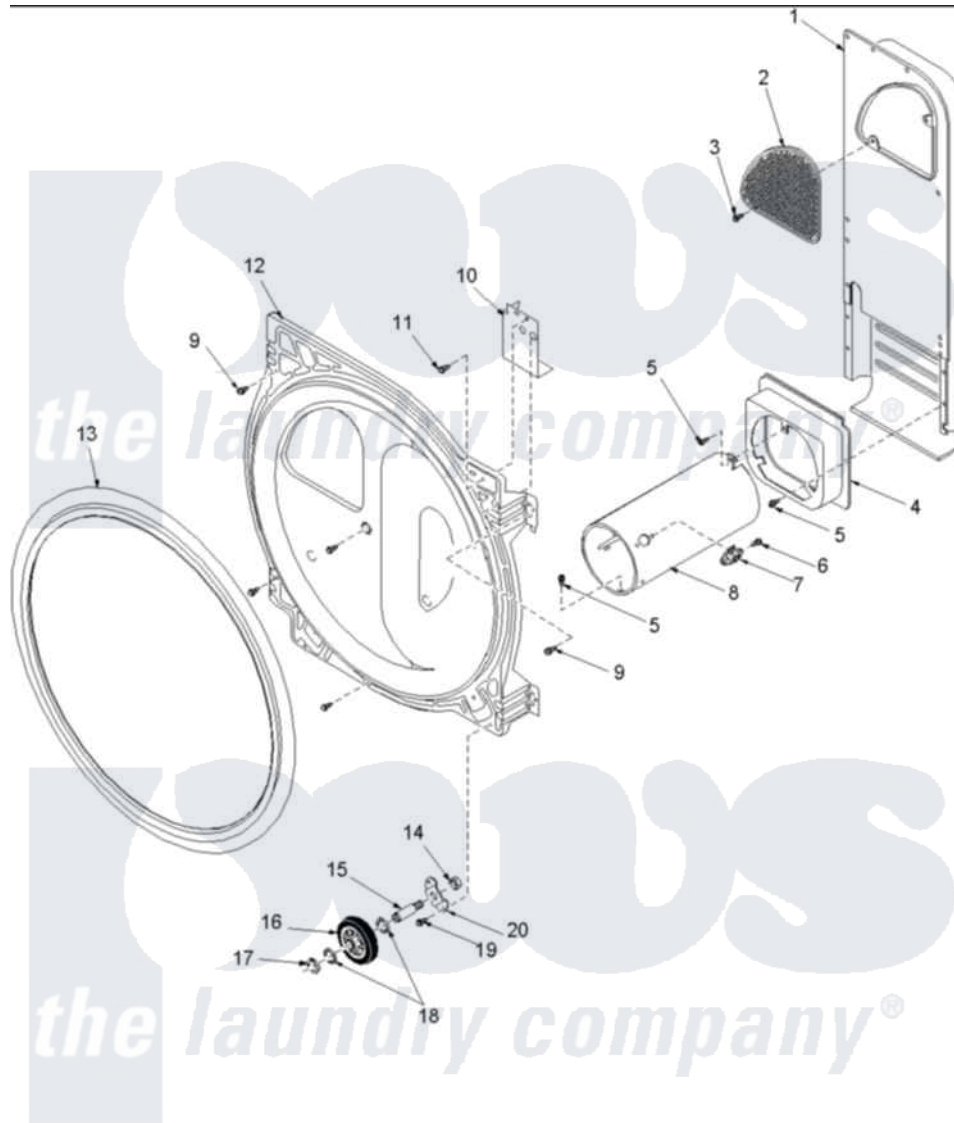

Amana LGA20AW (BOM: PLGA20AW) 08 - REAR BULKHEAD, ROLLERS & AIR DUCT ASSY

Amana Residential Amana LGA20AW (BOM: PLGA20AW) Dryer Parts Parts Diagram 08 - REAR BULKHEAD, ROLLERS & AIR DUCT ASSY
Click on the part number to view part

Item	Original Part Number	Replaced By	Status	Part Description
1	503490	503605		Assembly, Heater Duct
2	500074	503605		Assembly, Heater Duct
4	500122	510101		Shroud Heat Duct
6	51782		Not Available	SCREW, 6B-20X5/16
7	Y61886			Thermostat, Limit-Blk
8	Y61888	37001303		Duct- Comb
10	Y504185			Shield, Terminal Block
11	501285			Screw, No.12 X 9/16-Pla
12	504801W	502614WP		Bulkhead, Rear
13	501801	37001132		Seal, Cylinder
14	56156	358160		Nut
15	56461			Shaft
16	500214	37001042		Assembly, Cylinder Roller
17	23748			Ring, Retaining
18	52549			Washer, 501 ID X3/4 Odx