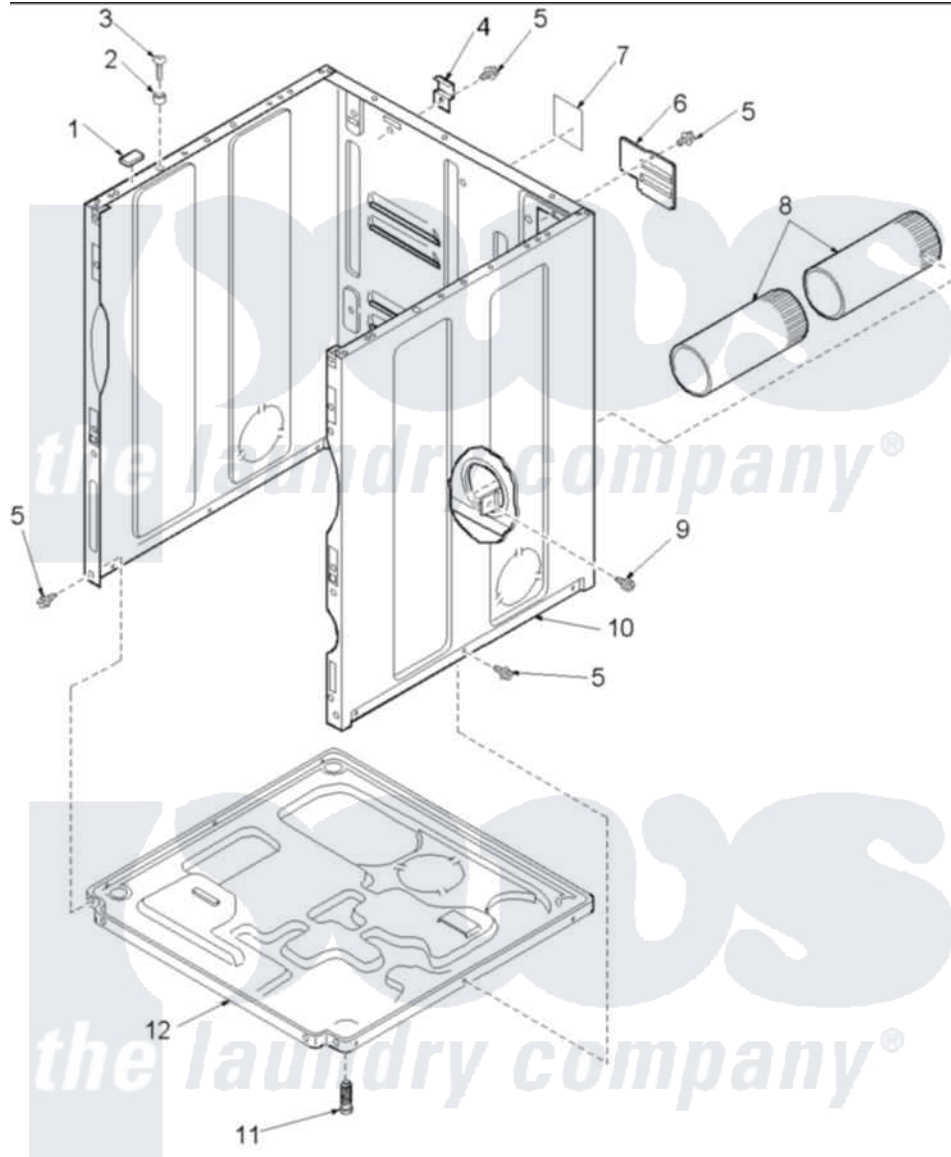

# Amana LGA30AL (BOM: PLGA30AL) 01 - CABINET AND BASE

Amana Residential Amana LGA30AL (BOM: PLGA30AL) Dryer Parts Parts Diagram 01 - CABINET AND BASE  
 Click on the part number to view part

Item	Original Part Number	Replaced By	Status	Part Description
1	<a href="#">Y56128</a>			Pad, Bumper
2	<a href="#">505187</a>			Locator, Panel
3	32671	<a href="#">Y014874</a>		Screw, Idler Arm And Sleeve
4	<a href="#">500003</a>			Hinge, Top
6	500114	<a href="#">510903</a>		Plate Access Panel
7	501289		Not Available	(ELECTRIC MODELS)
8	<a href="#">505518</a>			Duct, Exhaust
10	501688L		Not Available	ASSY, CAB (HOME)
11	<a href="#">Y500101</a>			Leg, Leveling
12	<a href="#">500070</a>			Base, Dryer