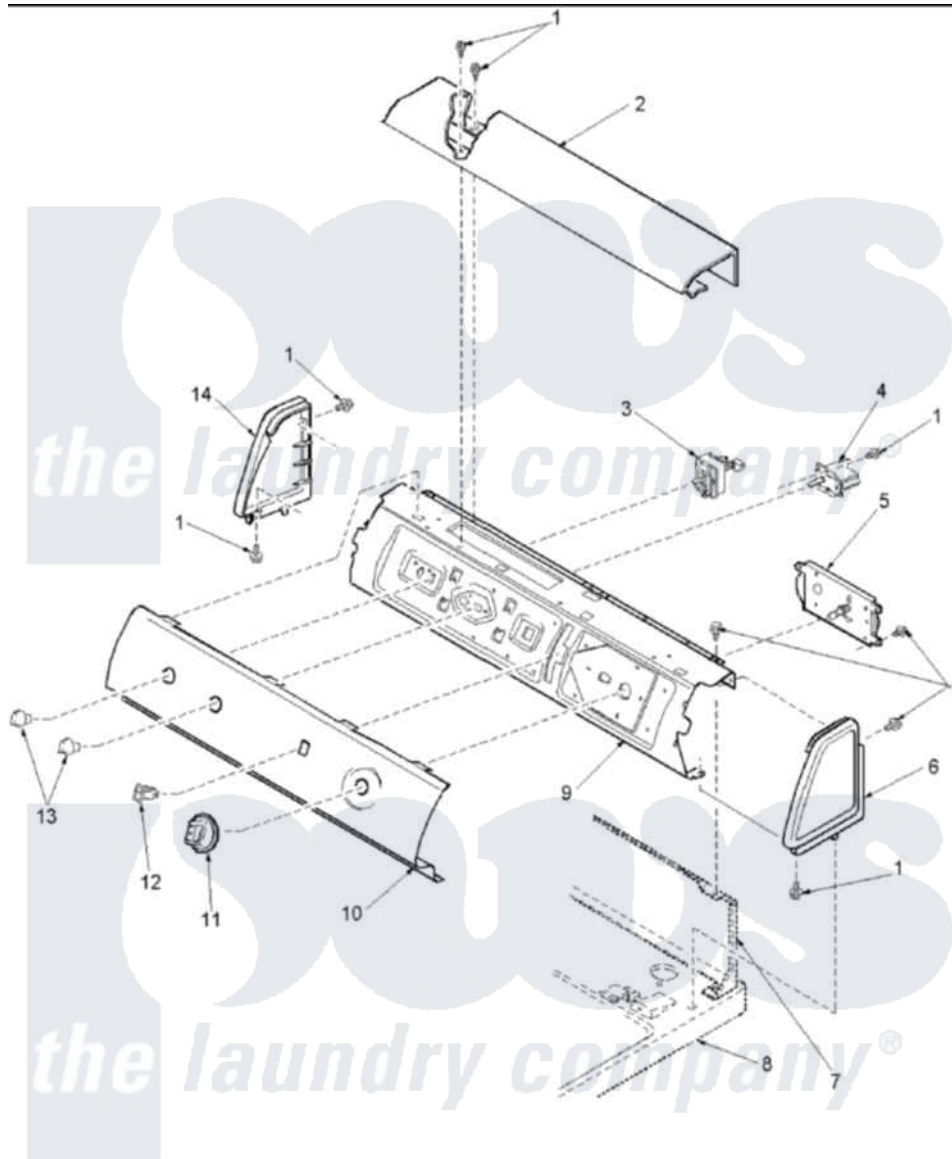

Amana LGA30AL (BOM: PLGA30AL) 02 - CONTROL PANEL

Amana [Residential Amana LGA30AL \(BOM: PLGA30AL\) Dryer Parts](#) Parts Diagram 02 - CONTROL PANEL
 Click on the part number to view part

Item	Original Part Number	Replaced By	Status	Part Description
2	503674L		Not Available	COVER, TOP
3	Y503997			Switch, Fabric Selector
4	504102	40070501		Buzzer, Adjustable
5	504179			Timer, 4 Cycle
6	504008L		Not Available	PANEL,END-RH ALMOND
7	Y00000000		Not Available	SEE NOTE SEE NOTE PANEL,HOME HOOD BACK
8	Y00000000		Not Available	SEE NOTE SEE NOTE Assy, Top Panel
9	503901		Not Available	PANEL,SUPPORT CONTROL (MECH)
10	503595L		Not Available	PANEL, GRAPHIC
11	502220L	40013601C		Assembly, Timer Knob
13	36701L			Knob
14	504009L		Not Available	PANEL,END LH ALMOND