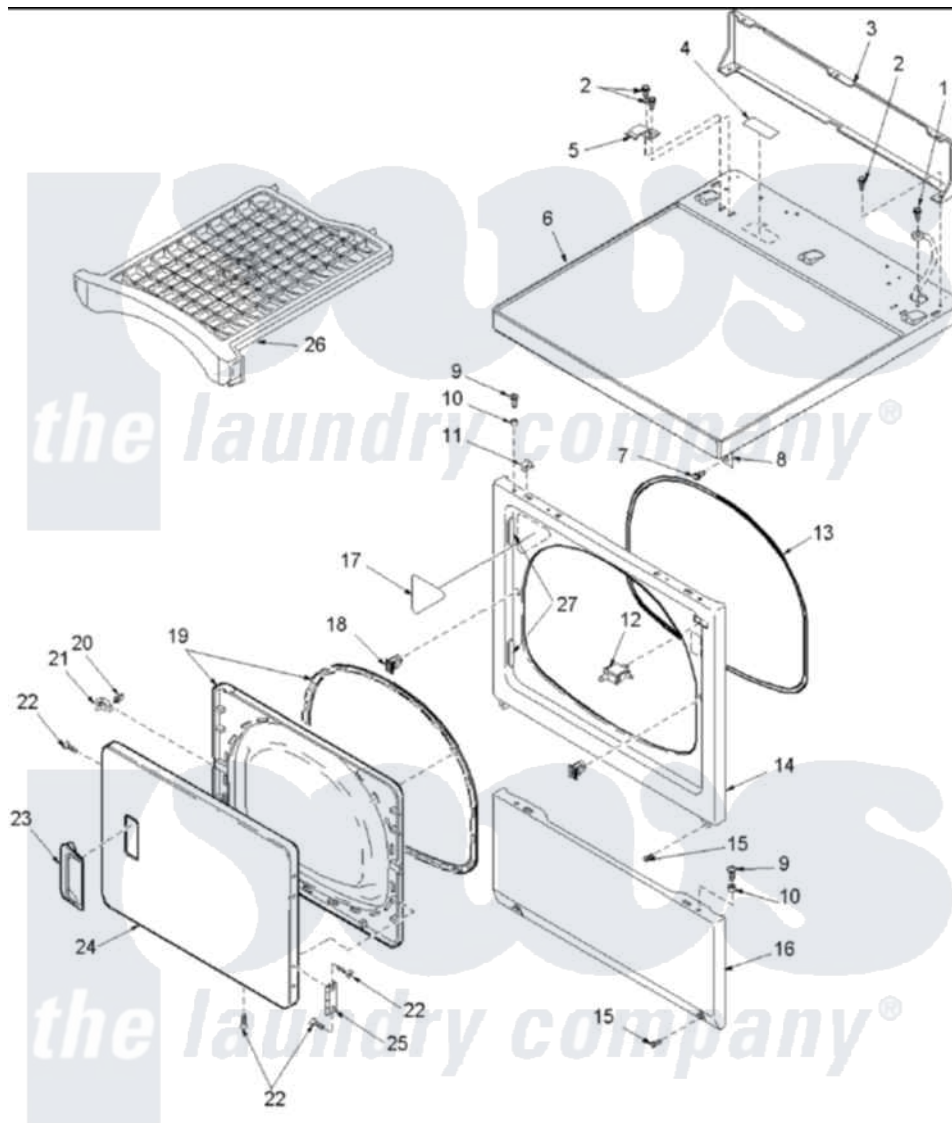

Amana LGA30AL (BOM: PLGA30AL) 03 - DOOR AND FRONT, ACCESS, AND TOP PANELS

Amana [Residential Amana LGA30AL \(BOM: PLGA30AL\) Dryer Parts](#) Parts Diagram 03 - DOOR AND FRONT, ACCESS, AND TOP PANELS
 Click on the part number to view part

Item	Original Part Number	Replaced By	Status	Part Description
3	500343		Not Available	PANEL,BACK(HOME HOOD)
4	24903R4		Not Available	STICKER
5	Y503876			Clip, Hold Down
6	500085L		Not Available	PANEL-TOP-DOMESTIC
8	500084	40130801		Bracket, Top Mount
9	32671	Y014874		Screw, Idler Arm And Sleeve
10	505187			Locator, Panel
11	56080	22001650		Fastener, Spring
12	Y504570	W10169313		Switch-Dor
13	504005	511056		Seal Front Panel
14	503639L		Not Available	PANEL, FRONT (ALMOND)
16	503648L		Not Available	PANEL, ACCESS
17	500281		Not Available	STICKER
18	54660	LA-1003		Door Catch Kit
19	503643W	37001028		Seal And Liner, Assembly