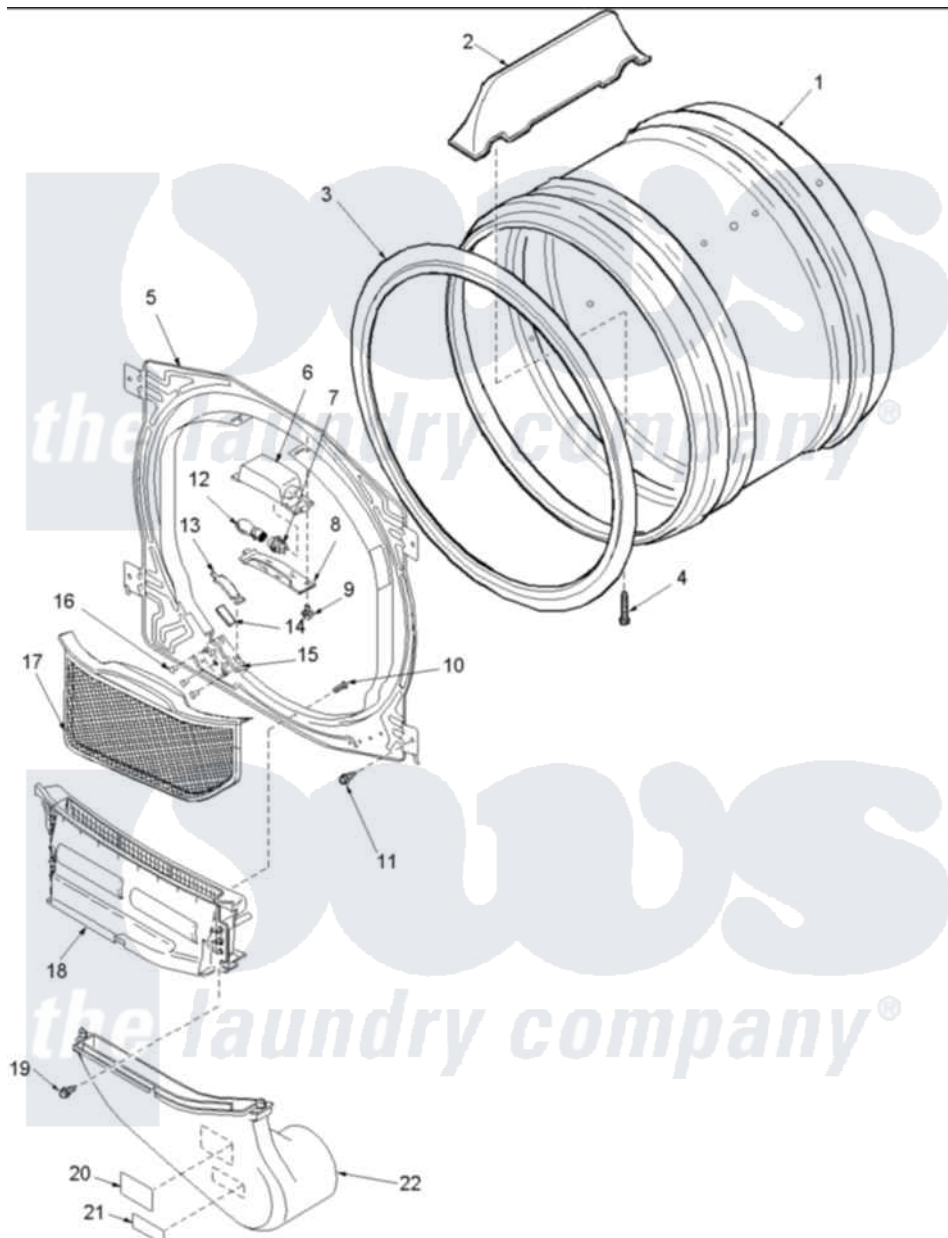

Amana LGA30AL (BOM: PLGA30AL) 04 - FRONT BULKHEAD, AIR DUCT & CYLINDER

Amana Residential Amana LGA30AL (BOM: PLGA30AL) Dryer Parts Parts Diagram 04 - FRONT BULKHEAD, AIR DUCT & CYLINDER

Click on the part number to view part

Item	Original Part Number	Replaced By	Status	Part Description
1	504467W	504467WP		Cylinder Assembly
2	503703	12002559		Baffle Kit
3	501801	37001132		Seal, Cylinder
4	Y62588			Screw, 10BT-12 X 1 Tap
5	503756W			Assembly, Blkh Front CO
11	503661	27001200		Screw
13	Y501676	37001298		Glide- Dry
14	500092	510189		Pad Felt
15	37001036			Bracket, Cylinder Glide
16	37001031	3370225		Screw
17	Y503627	37001142		Filter, Lint
18	505528	37001141		Air Duct Assembly
20	500049		Not Available	STICKER
21	Y0056529		Not Available	SCREW
22	Y503626	37001141		Air Duct Assembly