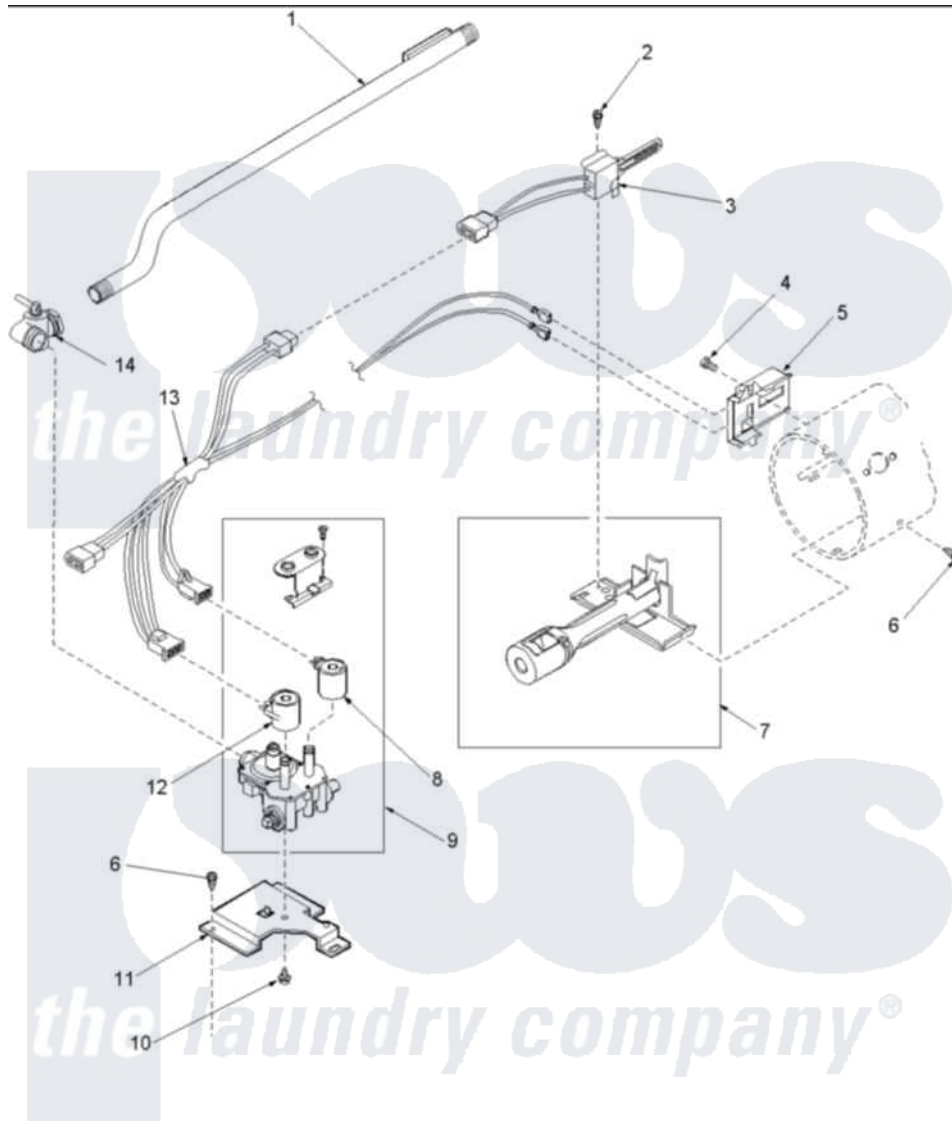

# Amana LGA30AL (BOM: PLGA30AL) 05 - GAS VALVE, IGNITER & GAS CONVERSION KITS

Amana Residential Amana LGA30AL (BOM: PLGA30AL) Dryer Parts Parts Diagram 05 - GAS VALVE, IGNITER & GAS CONVERSION KITS  
 Click on the part number to view part

Item	Original Part Number	Replaced By	Status	Part Description
1	500647	<a href="#">510204</a>		Pipe
2	51782		Not Available	SCREW, 6B-20X5/16
3	503604	<a href="#">37001308</a>		Ignitor
4	23222	<a href="#">3177991</a>		Screw
5	Y56231	<a href="#">338906</a>		Radiant, Sensor
7	Y56234	<a href="#">37001304</a>		Burner Ign
8	58804B	<a href="#">694540</a>		Coil, 60 Hz
9	<a href="#">Y504091</a>			Assembly, Valve-Gas-Single
10	56124	<a href="#">3370225</a>		Screw
11	<a href="#">500821</a>			Bracket, Mounting-Gas
12	58804A	<a href="#">306106</a>		Coil, Holding And Booster-W
13	60641	<a href="#">37001007</a>		Harness, Wire
14	Y56229	<a href="#">510205</a>		Valve-Elbo
NI	<a href="#">650P3</a>			Kit, Gas Burner Conversion
"	649P3	<a href="#">LPK1</a>		LP Gas Con