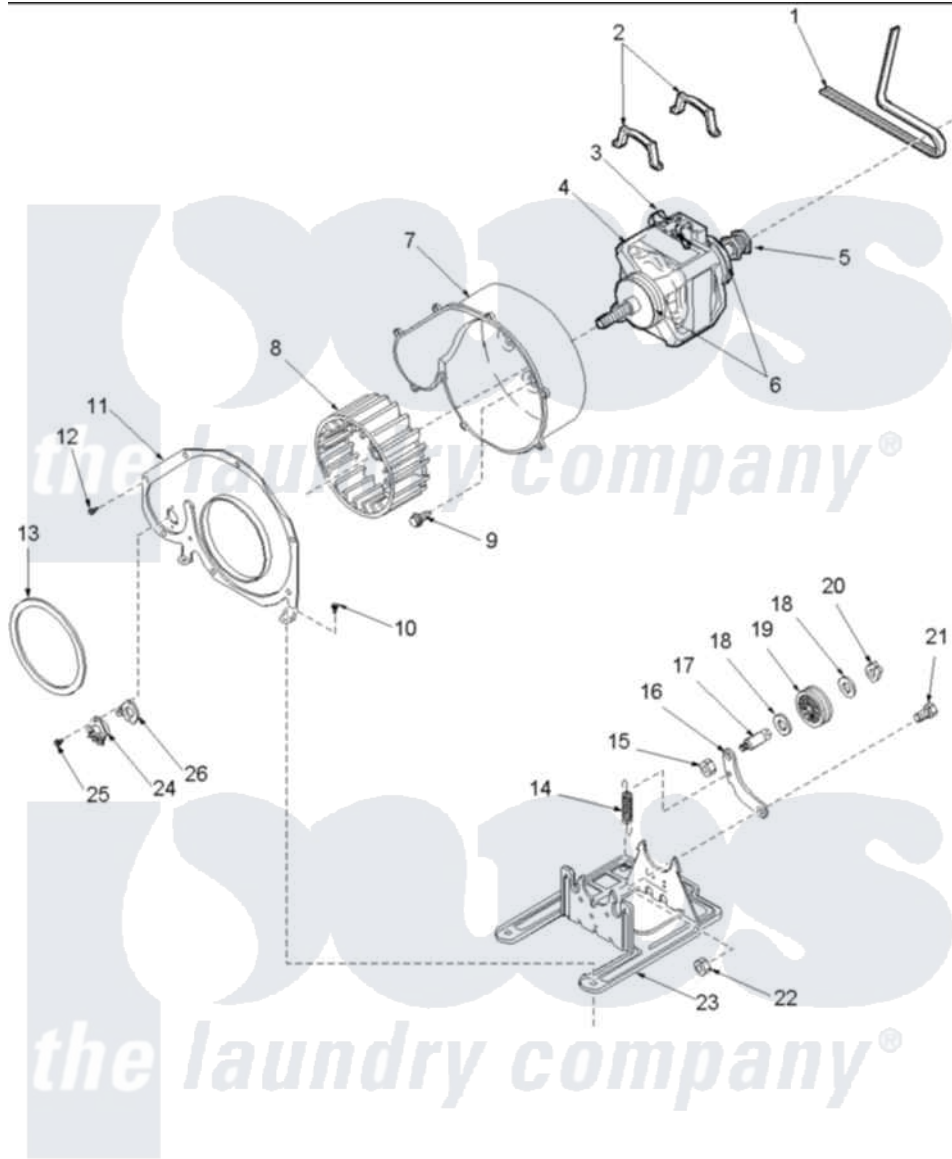

Amana LGA30AL (BOM: PLGA30AL) 07 - MOTOR AND FAN ASSEMBLIES

Amana [Residential Amana LGA30AL \(BOM: PLGA30AL\) Dryer Parts](#) Parts Diagram 07 - MOTOR AND FAN ASSEMBLIES

[Click on the part number to view part](#)

Item	Original Part Number	Replaced By	Status	Part Description
1	59174	40111201		Belt, Cylinder
2	Y58047	660658		Clamp, Motor Mounting 343481 685441
3	501218		Not Available	MOTOR SWITCH (DOES NOT INCLUDE THERMAL PROT
4	502368	2200376		Motor
5	500011			Pulley, Motor
6	590P3			Motor Hub Ring Kit
7	56020			Housing, Blower
8	56000	510139P		Assembly Blower Fan Package
11	500078	511969P		Kit Blower Housing And Cover
12	31260			Screw, No.8 X 3/8 Ind H
13	504018	37001119		Seal, Blower Housing
14	56076			Spring, Idler
15	56156	358160		Nut
16	500910	37001144		Assembly- Idler

17	56461		Shaft
18	52549		Washer, 501 ID X3/4 Odx
19	Y54414		Assembly, Wheel And Bearing
20	23748		Ring, Retaining
21	500824		Screw, 1/4-20 Unc Hex
22	56156	358160	Nut
23	503613		Mount, Motor
24	503979		Thermostat
25	Y33561	489464	Screw
26	61623		Thermostat, Heater-BR
NI	500269	37001287	Assembly, Idler Lever/Shaft/Pulley