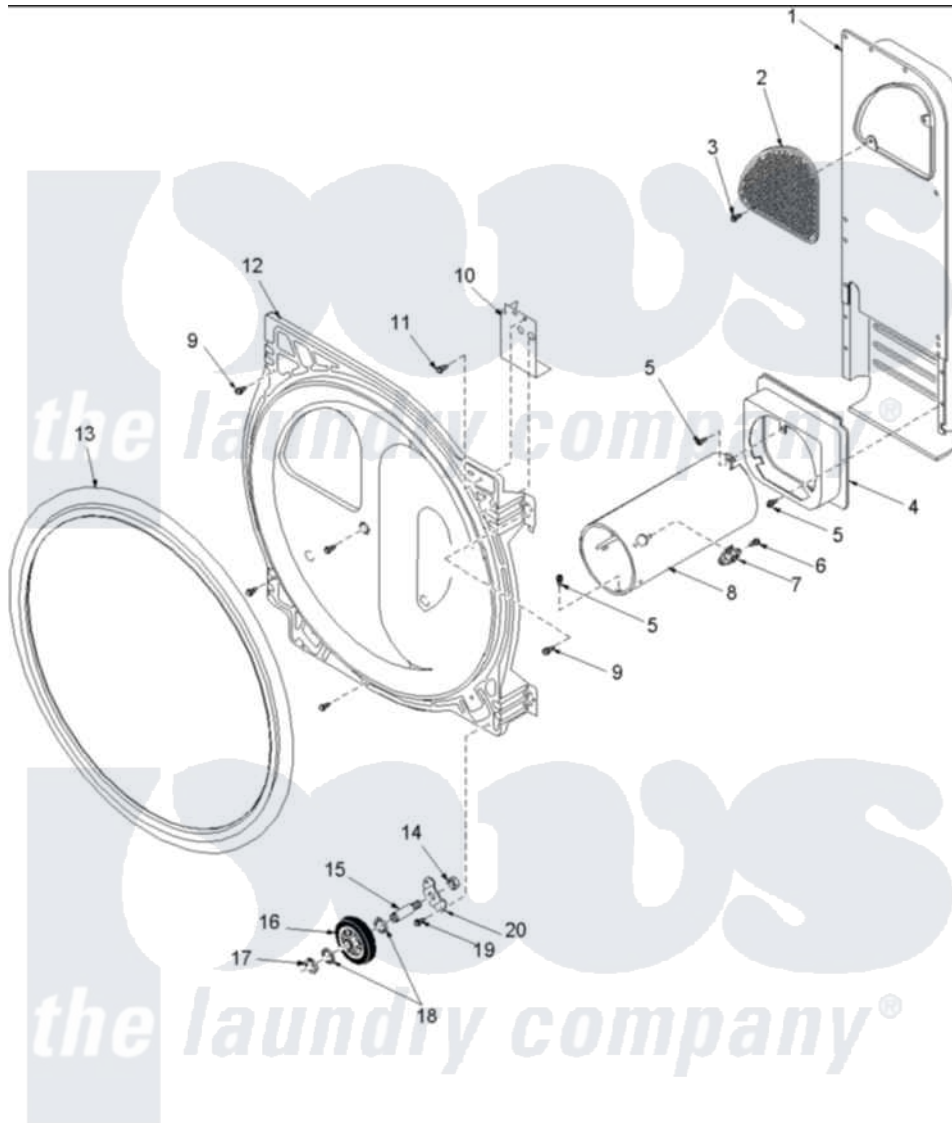

# Amana LGA30AL (BOM: PLGA30AL) 08 - REAR BULKHEAD, ROLLERS & AIR DUCT ASSY

Amana Residential Amana LGA30AL (BOM: PLGA30AL) Dryer Parts Parts Diagram 08 - REAR BULKHEAD, ROLLERS & AIR DUCT ASSY  
 Click on the part number to view part

Item	Original Part Number	Replaced By	Status	Part Description
1	503490	<a href="#">503605</a>		Assembly, Heater Duct
2	500074	<a href="#">503605</a>		Assembly, Heater Duct
4	500122	<a href="#">510101</a>		Shroud Heat Duct
6	51782		Not Available	SCREW, 6B-20X5/16
7	<a href="#">Y61886</a>			Thermostat, Limit-Blk
8	Y61888	<a href="#">37001303</a>		Duct- Comb
10	<a href="#">Y504185</a>			Shield, Terminal Block
11	<a href="#">501285</a>			Screw, No.12 X 9/16-Pla
12	504801W	<a href="#">502614WP</a>		Bulkhead, Rear
13	501801	<a href="#">37001132</a>		Seal, Cylinder
14	56156	<a href="#">358160</a>		Nut
15	<a href="#">56461</a>			Shaft
16	500214	<a href="#">37001042</a>		Assembly, Cylinder Roller
17	<a href="#">23748</a>			Ring, Retaining
18	<a href="#">52549</a>			Washer, 501 ID X3/4 Odx