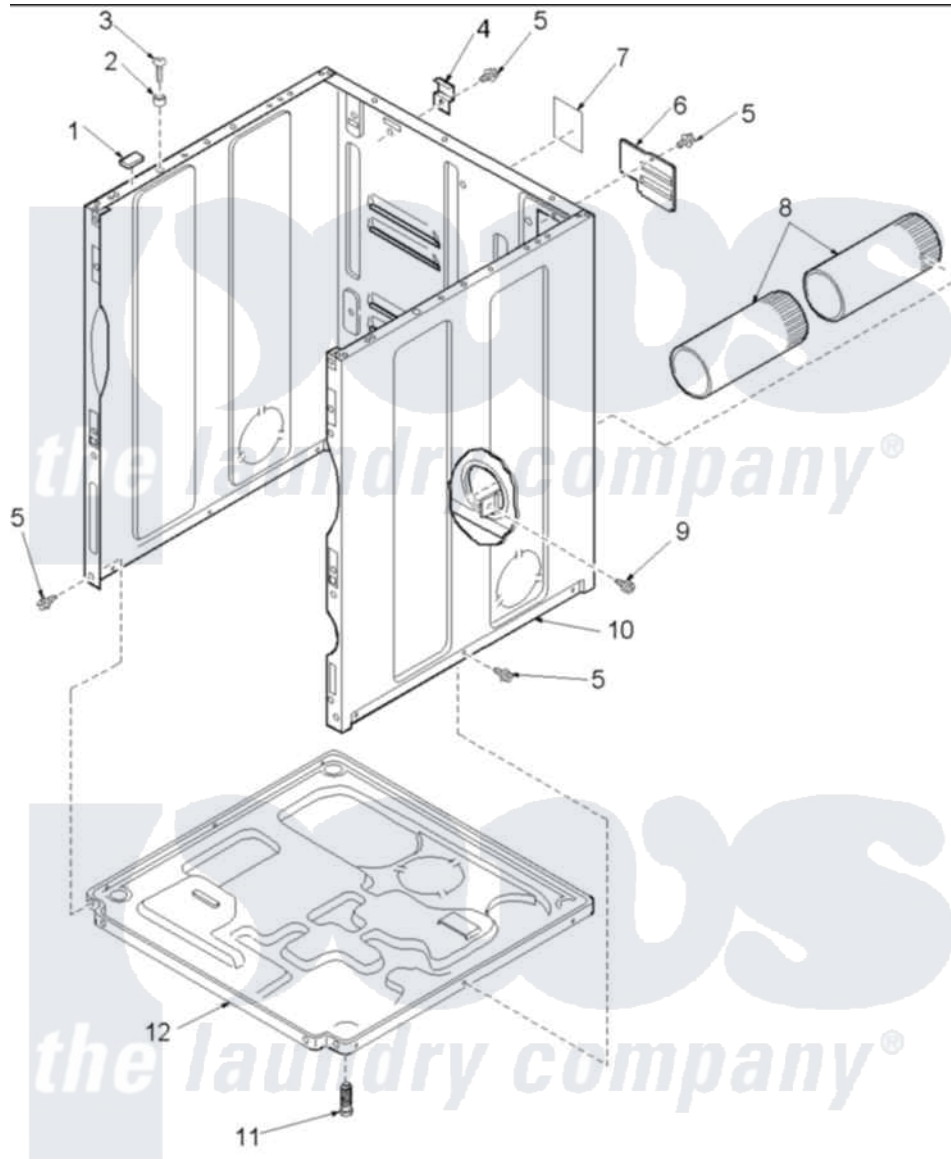

Amana LGA30AW (BOM: PLGA30AW) 01 - CABINET AND BASE

Amana Residential Amana LGA30AW (BOM: PLGA30AW) Dryer Parts Parts Diagram 01 - CABINET AND BASE
 Click on the part number to view part

| Item | Original Part Number | Replaced By | Status | Part Description |
|------|-------------------------|--------------------------|---------------|-----------------------------|
| 1 | Y56128 | | | Pad, Bumper |
| 2 | 505187 | | | Locator, Panel |
| 3 | 32671 | Y014874 | | Screw, Idler Arm And Sleeve |
| 4 | 500003 | | | Hinge, Top |
| 6 | 500114 | 510903 | | Plate Access Panel |
| 7 | 501289 | | Not Available | (ELECTRIC MODELS) |
| 8 | 505518 | | | Duct, Exhaust |
| 10 | 501688W | 37001284 | | Cabinet As Pack |
| 11 | Y500101 | | | Leg, Leveling |
| 12 | 500070 | | | Base, Dryer |