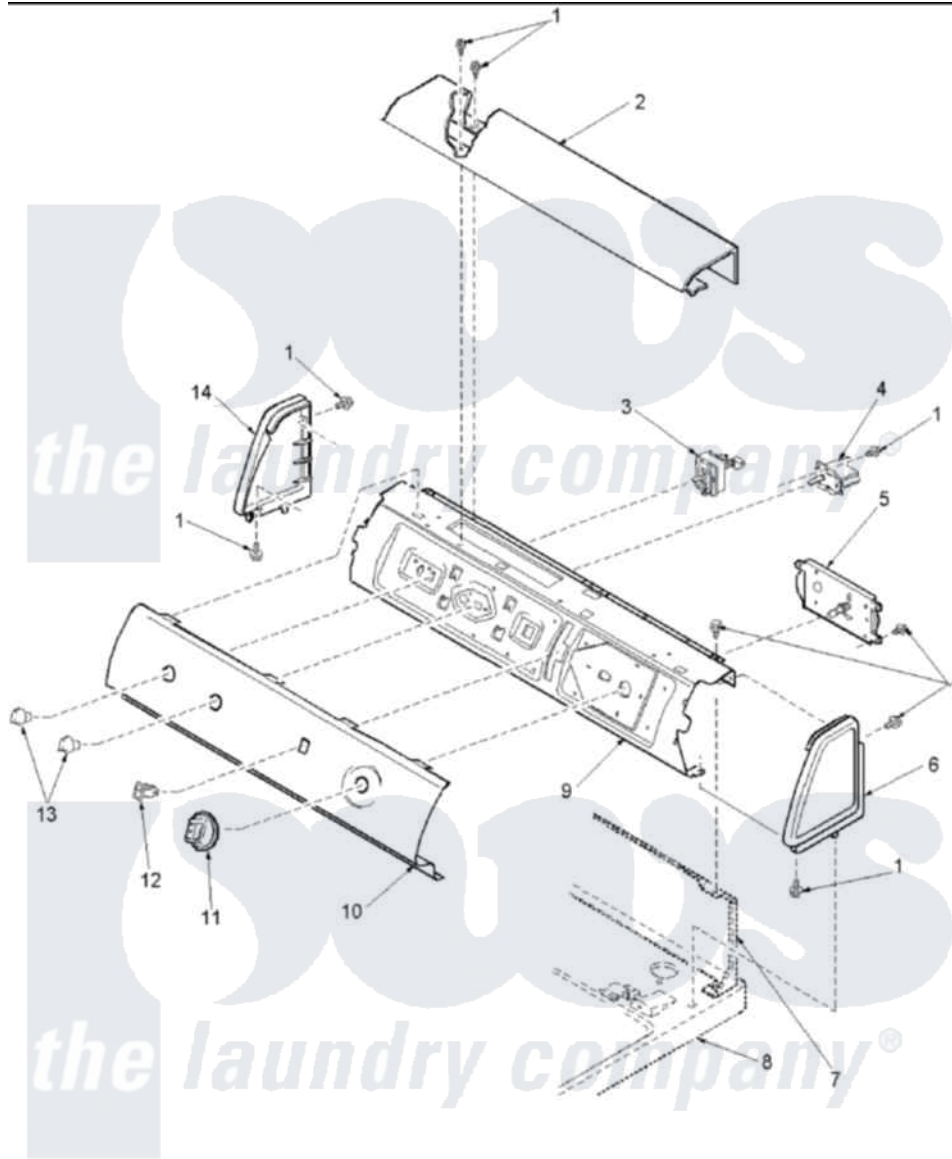

Amana LGA30AW (BOM: PLGA30AW) 02 - CONTROL PANEL

Amana Residential Amana LGA30AW (BOM: PLGA30AW) Dryer Parts Parts Diagram 02 - CONTROL PANEL
 Click on the part number to view part

Item	Original Part Number	Replaced By	Status	Part Description
2	503674W			Cover, Top
3	Y503997			Switch, Fabric Selector
4	504102	40070501		Buzzer, Adjustable
5	504179			Timer, 4 Cycle
6	504008W		Not Available	CAP-END RH
7	Y00000000		Not Available	SEE NOTE SEE NOTE PANEL,HOME HOOD BACK
8	Y00000000		Not Available	SEE NOTE SEE NOTE Assy, Top Panel
9	503901		Not Available	PANEL,SUPPORT CONTROL (MECH)
10	503595W		Not Available	PANEL, GRAPHIC
11	502220W			Knob, Timer
13	36701W			Knob
14	504009W	40012702W		Endcap