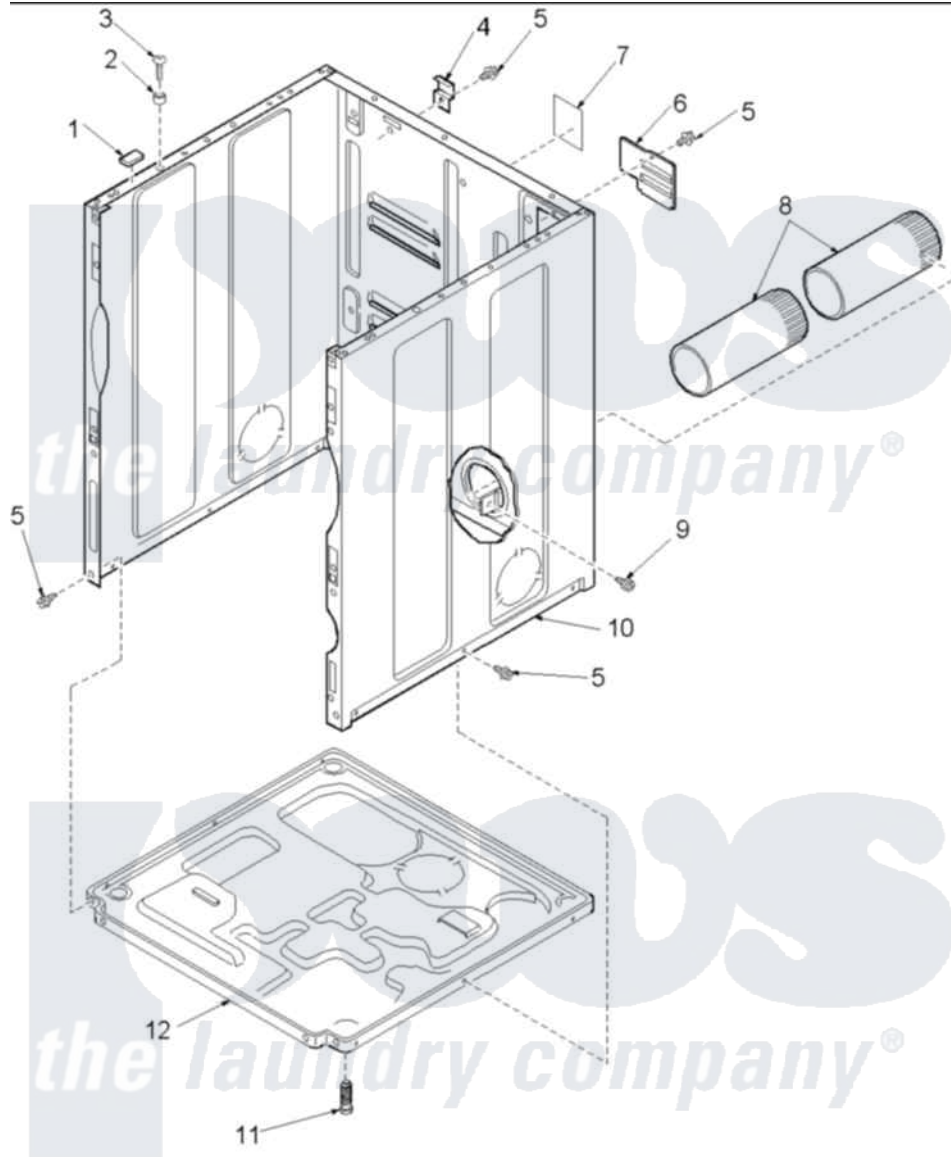

Amana LGA50AL (BOM: PLGA50AL) 01 - CABINET AND BASE

Amana Residential Amana LGA50AL (BOM: PLGA50AL) Dryer Parts Parts Diagram 01 - CABINET AND BASE
 Click on the part number to view part

Item	Original Part Number	Replaced By	Status	Part Description
1	Y56128			Pad, Bumper
2	505187			Locator, Panel
3	32671	Y014874		Screw, Idler Arm And Sleeve
4	500003			Hinge, Top
6	500114	510903		Plate Access Panel
7	501289		Not Available	(ELECTRIC MODELS)
8	505518			Duct, Exhaust
10	501688L		Not Available	ASSY, CAB (HOME)
11	Y500101			Leg, Leveling
12	500070			Base, Dryer