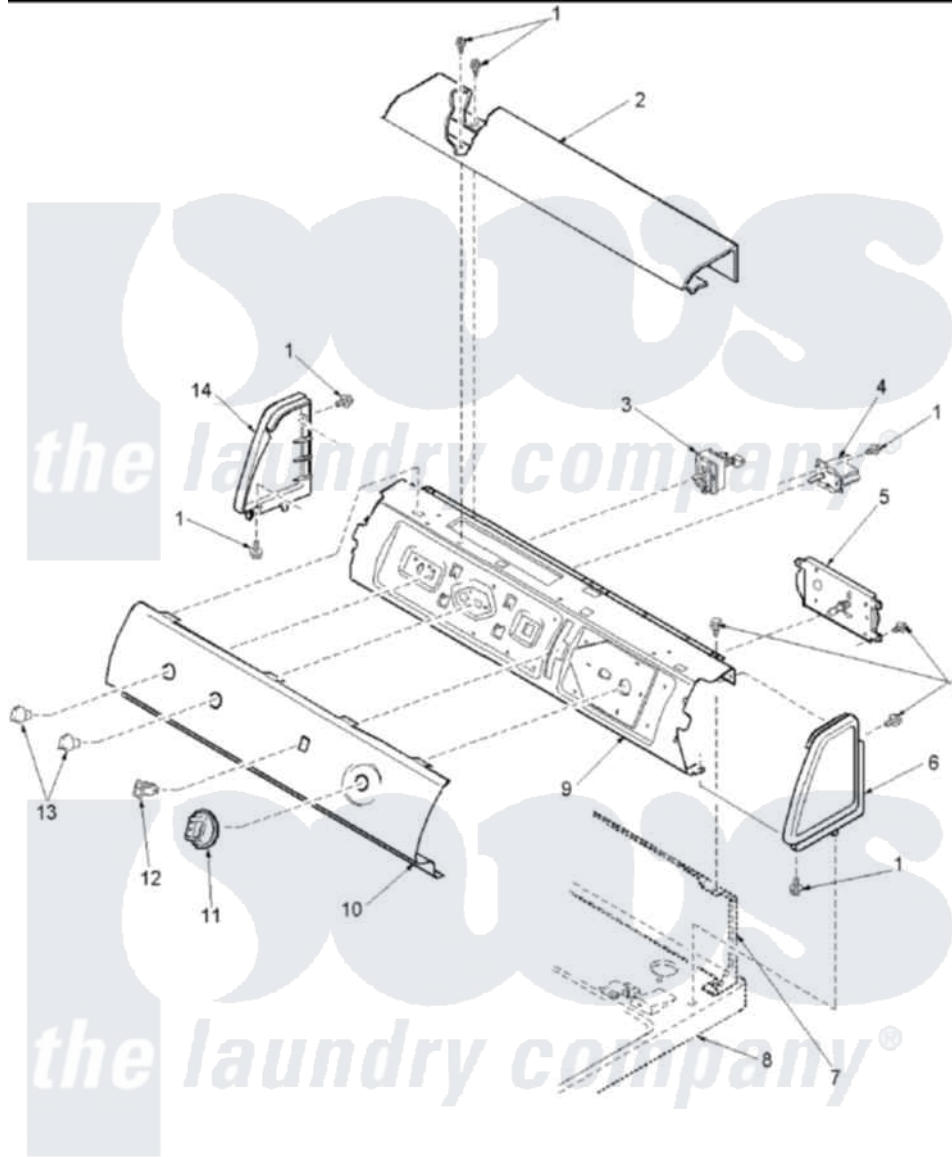

# Amana LGA50AL (BOM: PLGA50AL) 02 - CONTROL PANEL

Amana [Residential Amana LGA50AL \(BOM: PLGA50AL\) Dryer Parts](#) Parts Diagram 02 - CONTROL PANEL  
 Click on the part number to view part

Item	Original Part Number	Replaced By	Status	Part Description
2	503674L		Not Available	COVER, TOP
3	<a href="#">Y503995</a>			Switch, Fabric Selector
4	504102	<a href="#">40070501</a>		Buzzer, Adjustable
5	504180		Not Available	TIMER, 4 CYCLE
6	504008L		Not Available	PANEL,END-RH ALMOND
7	Y00000000		Not Available	SEE NOTE SEE NOTE PANEL,HOME HOOD BACK
8	Y00000000		Not Available	SEE NOTE SEE NOTE Assy, Top Panel
9	503901		Not Available	PANEL,SUPPORT CONTROL (MECH)
10	503594L		Not Available	PANEL, GRAPHIC
11	502220L	<a href="#">40013601C</a>		Assembly, Timer Knob
12	38424L	<a href="#">38424W</a>		Switch, Rocker
13	<a href="#">36701L</a>			Knob
14	504009L		Not Available	PANEL,END LH ALMOND