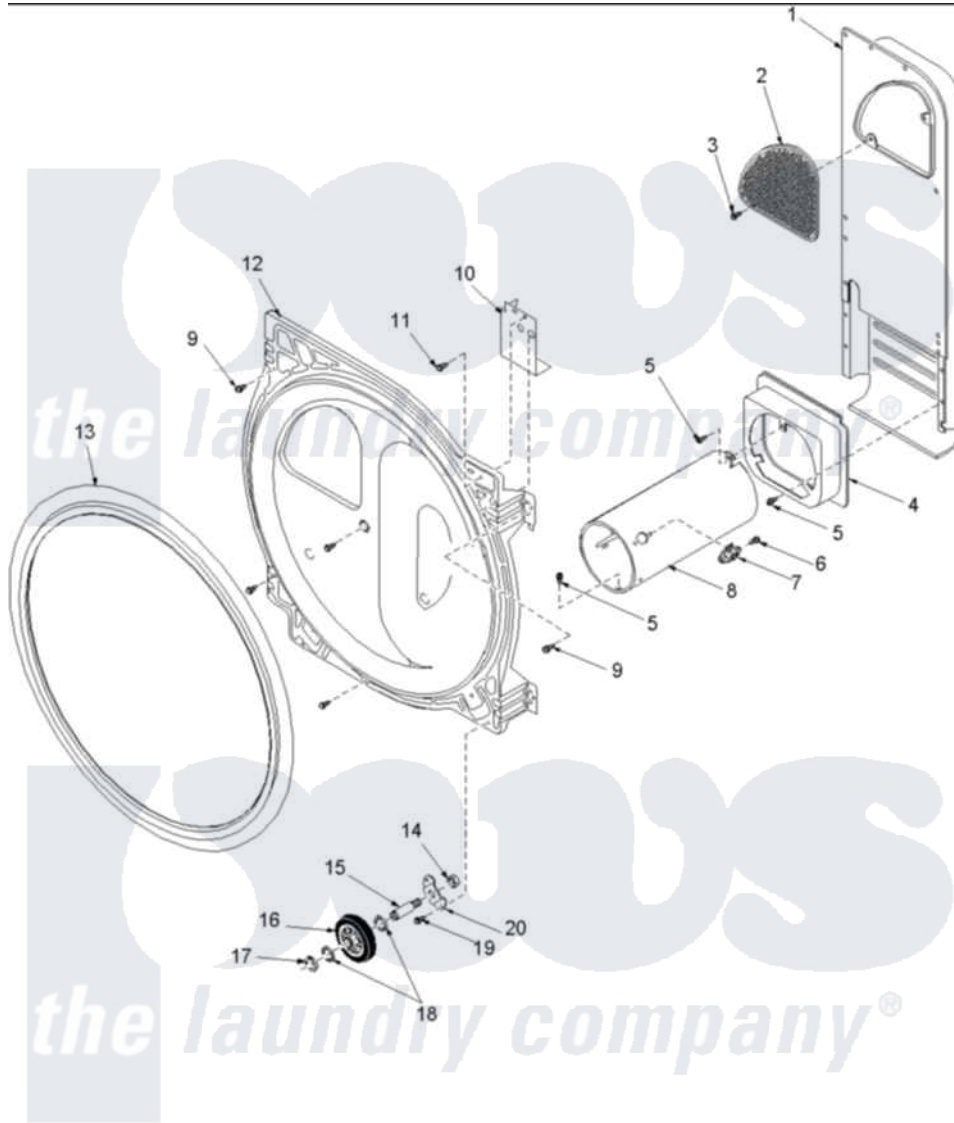

# Amana LGA50AL (BOM: PLGA50AL) 08 - REAR BULKHEAD, ROLLERS & AIR DUCT ASSY

Amana Residential Amana LGA50AL (BOM: PLGA50AL) Dryer Parts Parts Diagram 08 - REAR BULKHEAD, ROLLERS & AIR DUCT ASSY  
 Click on the part number to view part

Item	Original Part Number	Replaced By	Status	Part Description
1	503490	<a href="#">503605</a>		Assembly, Heater Duct
2	500074	<a href="#">503605</a>		Assembly, Heater Duct
4	500122	<a href="#">510101</a>		Shroud Heat Duct
6	51782		Not Available	SCREW, 6B-20X5/16
7	<a href="#">Y61886</a>			Thermostat, Limit-Blk
8	Y61888	<a href="#">37001303</a>		Duct- Comb
10	<a href="#">Y504185</a>			Shield, Terminal Block
11	<a href="#">501285</a>			Screw, No.12 X 9/16-Pla
12	504801W	<a href="#">502614WP</a>		Bulkhead, Rear
13	501801	<a href="#">37001132</a>		Seal, Cylinder
14	56156	<a href="#">358160</a>		Nut
15	<a href="#">56461</a>			Shaft
16	500214	<a href="#">37001042</a>		Assembly, Cylinder Roller
17	<a href="#">23748</a>			Ring, Retaining
18	<a href="#">52549</a>			Washer, 501 ID X3/4 Odx