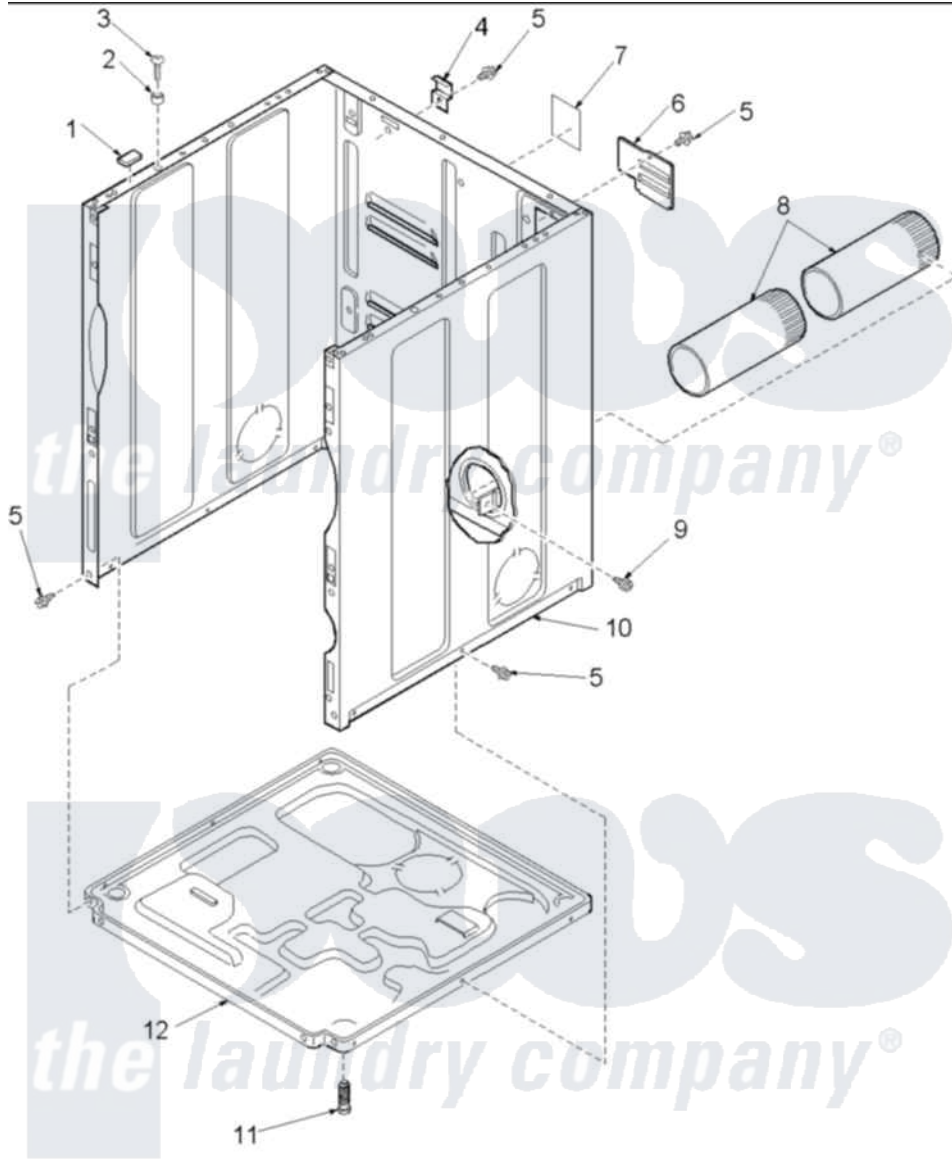

# Amana LGA50AW (BOM: PLGA50AW) 01 - CABINET AND BASE

Amana Residential Amana LGA50AW (BOM: PLGA50AW) Dryer Parts Parts Diagram 01 - CABINET AND BASE  
 Click on the part number to view part

Item	Original Part Number	Replaced By	Status	Part Description
1	<a href="#">Y56128</a>			Pad, Bumper
2	<a href="#">505187</a>			Locator, Panel
3	32671	<a href="#">Y014874</a>		Screw, Idler Arm And Sleeve
4	<a href="#">500003</a>			Hinge, Top
6	500114	<a href="#">510903</a>		Plate Access Panel
7	501289		Not Available	(ELECTRIC MODELS)
8	<a href="#">505518</a>			Duct, Exhaust
10	501688W	<a href="#">37001284</a>		Cabinet As Pack
11	<a href="#">Y500101</a>			Leg, Leveling
12	<a href="#">500070</a>			Base, Dryer