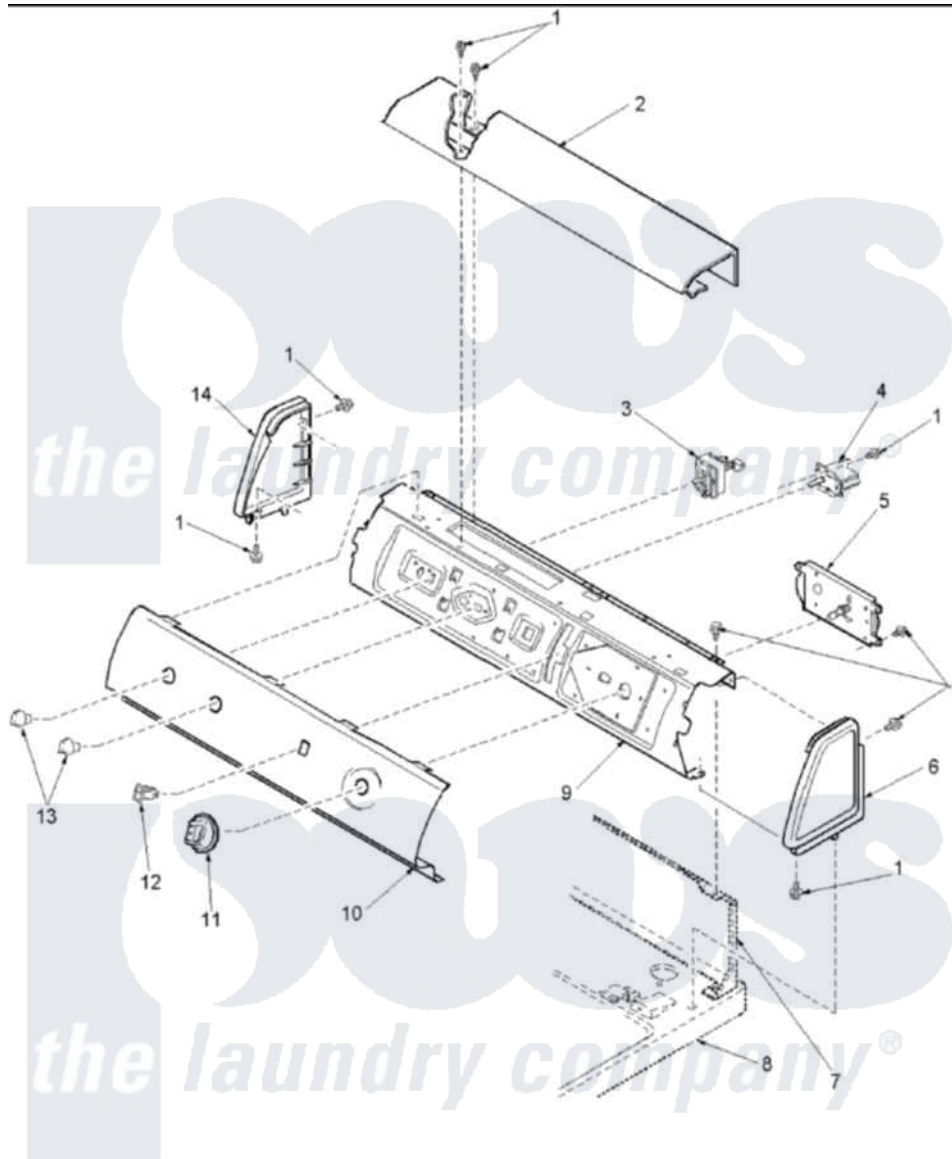

Amana LGA50AW (BOM: PLGA50AW) 02 - CONTROL PANEL

Amana Residential Amana LGA50AW (BOM: PLGA50AW) Dryer Parts Parts Diagram 02 - CONTROL PANEL
 Click on the part number to view part

| Item | Original Part Number | Replaced By | Status | Part Description |
|------|-------------------------|---------------------------|---------------|---|
| 2 | 503674W | | | Cover, Top |
| 3 | Y503995 | | | Switch, Fabric Selector |
| 4 | 504102 | 40070501 | | Buzzer, Adjustable |
| 5 | 504180 | | Not Available | TIMER, 4 CYCLE |
| 6 | 504008W | | Not Available | CAP-END RH |
| 7 | Y00000000 | | Not Available | SEE NOTE SEE NOTE PANEL,HOME HOOD BACK |
| 8 | Y00000000 | | Not Available | SEE NOTE SEE NOTE Assy, Top Panel |
| 9 | 503901 | | Not Available | PANEL,SUPPORT CONTROL (MECH) |
| 10 | 503594W | | Not Available | PANEL, GRAPHIC |
| 11 | 502220W | | | Knob, Timer |
| 12 | 38424W | | | Switch, Rocker |
| 13 | 36701W | | | Knob |
| 14 | 504009W | 40012702W | | Endcap |