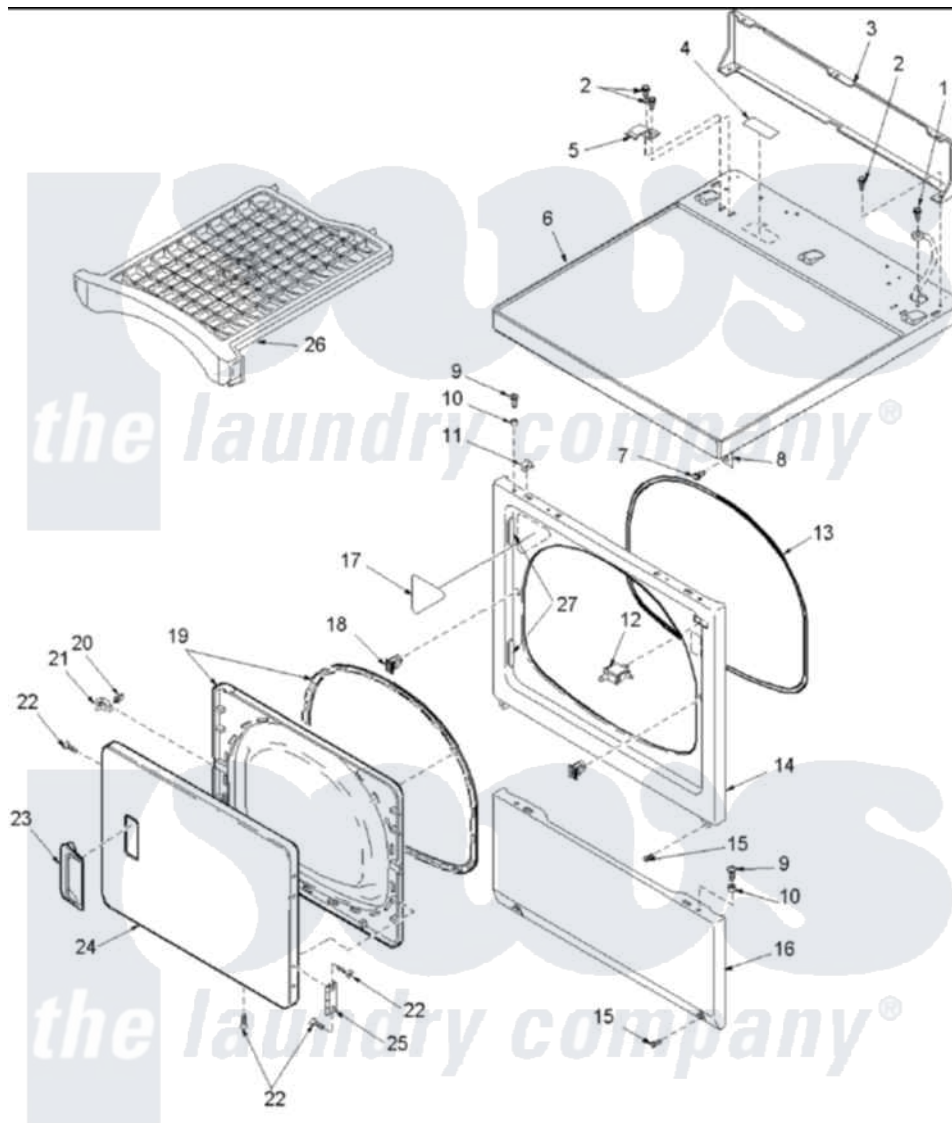

Amana LGA50AW (BOM: PLGA50AW) 03 - DOOR AND FRONT, ACCESS, AND TOP PANELS

Amana Residential Amana LGA50AW (BOM: PLGA50AW) Dryer Parts Parts Diagram 03 - DOOR AND FRONT, ACCESS, AND TOP PANELS
 Click on the part number to view part

Item	Original Part Number	Replaced By	Status	Part Description
3	500343		Not Available	PANEL,BACK(HOME HOOD)
4	24903R4		Not Available	STICKER
5	Y503876			Clip, Hold Down
6	500085W	37001027		Panel, Top
8	500084	40130801		Bracket, Top Mount
9	32671	Y014874		Screw, Idler Arm And Sleeve
10	505187			Locator, Panel
11	56080	22001650		Fastener, Spring
12	Y504570	W10169313		Switch-Dor
13	504005	511056		Seal Front Panel
14	503639W	503656WP		Panel, Front
16	503648W	40045301WP		Panel, Access
17	500281		Not Available	STICKER
18	54660	LA-1003		Door Catch Kit
19	503643W	37001028		Seal And Liner, Assembly