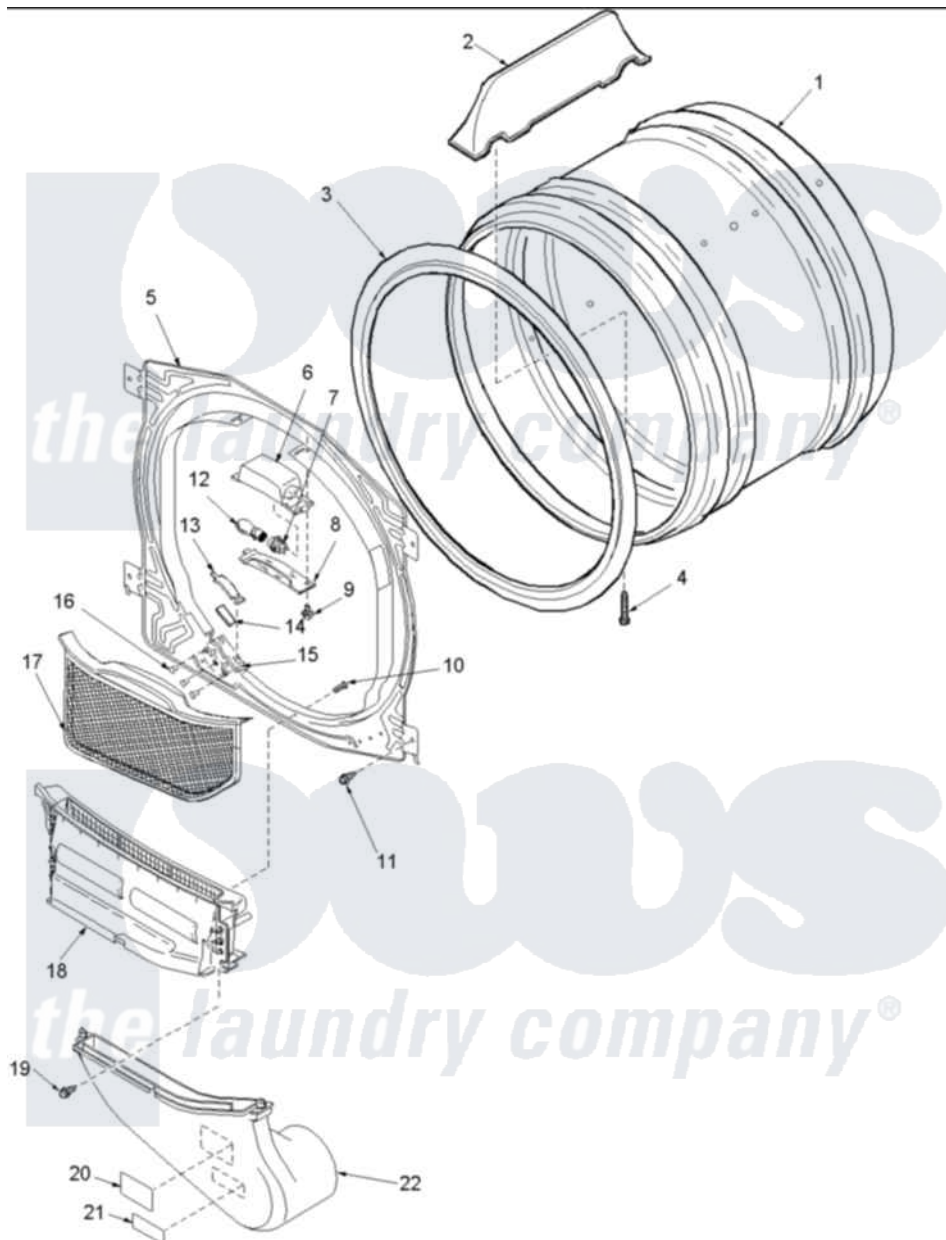

# Amana LGA50AW (BOM: PLGA50AW) 04 - FRONT BULKHEAD, AIR DUCT & CYLINDER

Amana Residential Amana LGA50AW (BOM: PLGA50AW) Dryer Parts Parts Diagram 04 - FRONT BULKHEAD, AIR DUCT & CYLINDER

Click on the part number to view part

Item	Original Part Number	Replaced By	Status	Part Description
1	504467W	<a href="#">504467WP</a>		Cylinder Assembly
2	503703	<a href="#">12002559</a>		Baffle Kit
3	501801	<a href="#">37001132</a>		Seal, Cylinder
4	<a href="#">Y62588</a>			Screw, 10BT-12 X 1 Tap
5	503709W	<a href="#">503616WP</a>		Assembly, Frt Bulkhead
6	503622	<a href="#">Y504452</a>		Light Assembly
7	504458	<a href="#">Y504452</a>		Light Assembly
8	Y503623	<a href="#">40094301</a>		Lens, Light
9	500227	<a href="#">505295</a>		Screw, No.8ab-16 x 3/4 PH
11	503661	<a href="#">27001200</a>		Screw
12	Y60954	<a href="#">67001316</a>		Bulb, Light
13	Y501676	<a href="#">37001298</a>		Glide- Dry
14	500092	<a href="#">510189</a>		Pad Felt
15	<a href="#">37001036</a>			Bracket, Cylinder Glide
16	37001031	<a href="#">3370225</a>		Screw