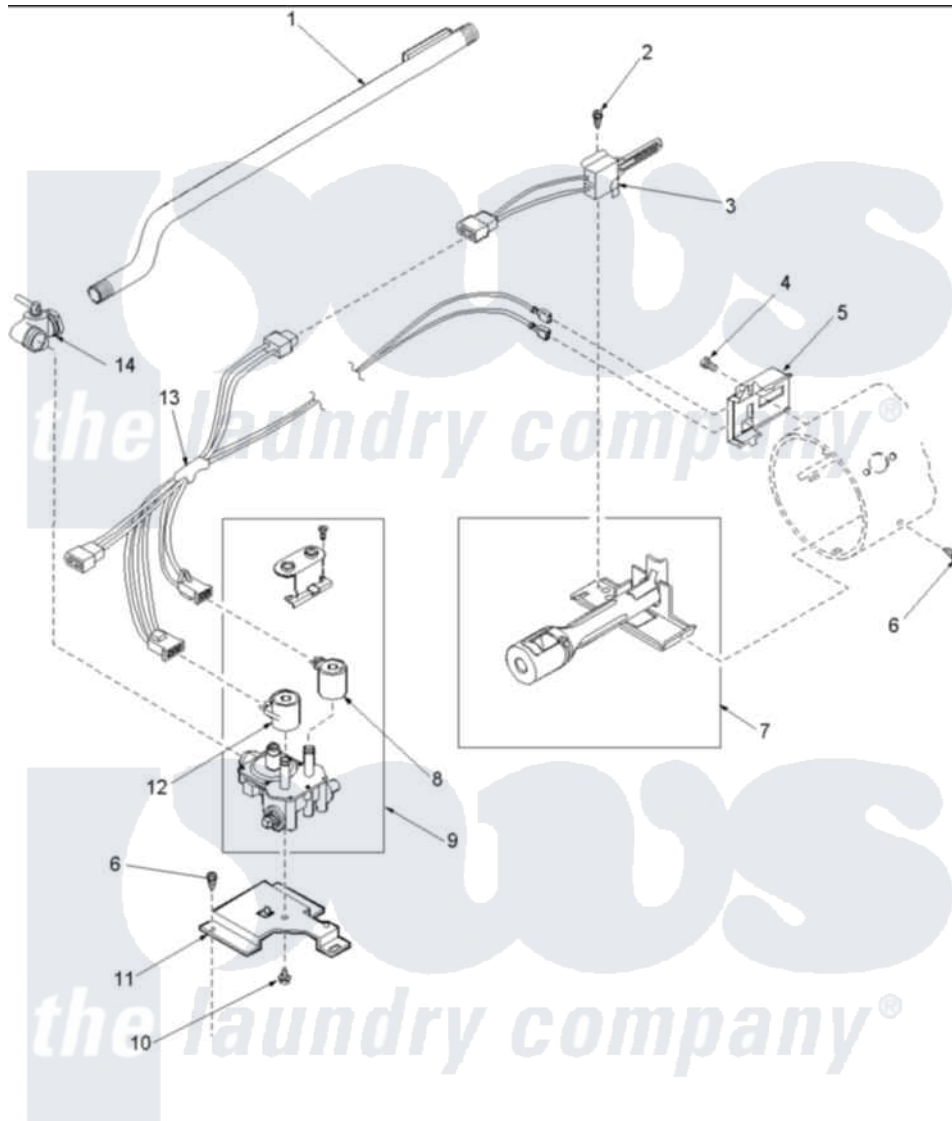

Amana LGA50AW (BOM: PLGA50AW) 05 - GAS VALVE, IGNITER & GAS CONVERSION KITS

Amana [Residential Amana LGA50AW \(BOM: PLGA50AW\) Dryer Parts](#) Parts Diagram 05 - GAS VALVE, IGNITER & GAS CONVERSION KITS
 Click on the part number to view part

Item	Original Part Number	Replaced By	Status	Part Description
1	500647	510204		Pipe
2	51782		Not Available	SCREW, 6B-20X5/16
3	503604	37001308		Ignitor
4	23222	3177991		Screw
5	Y56231	338906		Radiant, Sensor
7	Y56234	37001304		Burner Ign
8	58804B	694540		Coil, 60 Hz
9	Y504091			Assembly, Valve-Gas-Single
10	56124	3370225		Screw
11	500821			Bracket, Mounting-Gas
12	58804A	306106		Coil, Holding And Booster-W
13	60641	37001007		Harness, Wire
14	Y56229	510205		Valve-Elbo
NI	650P3			Kit, Gas Burner Conversion
"	649P3	LPK1		LP Gas Con