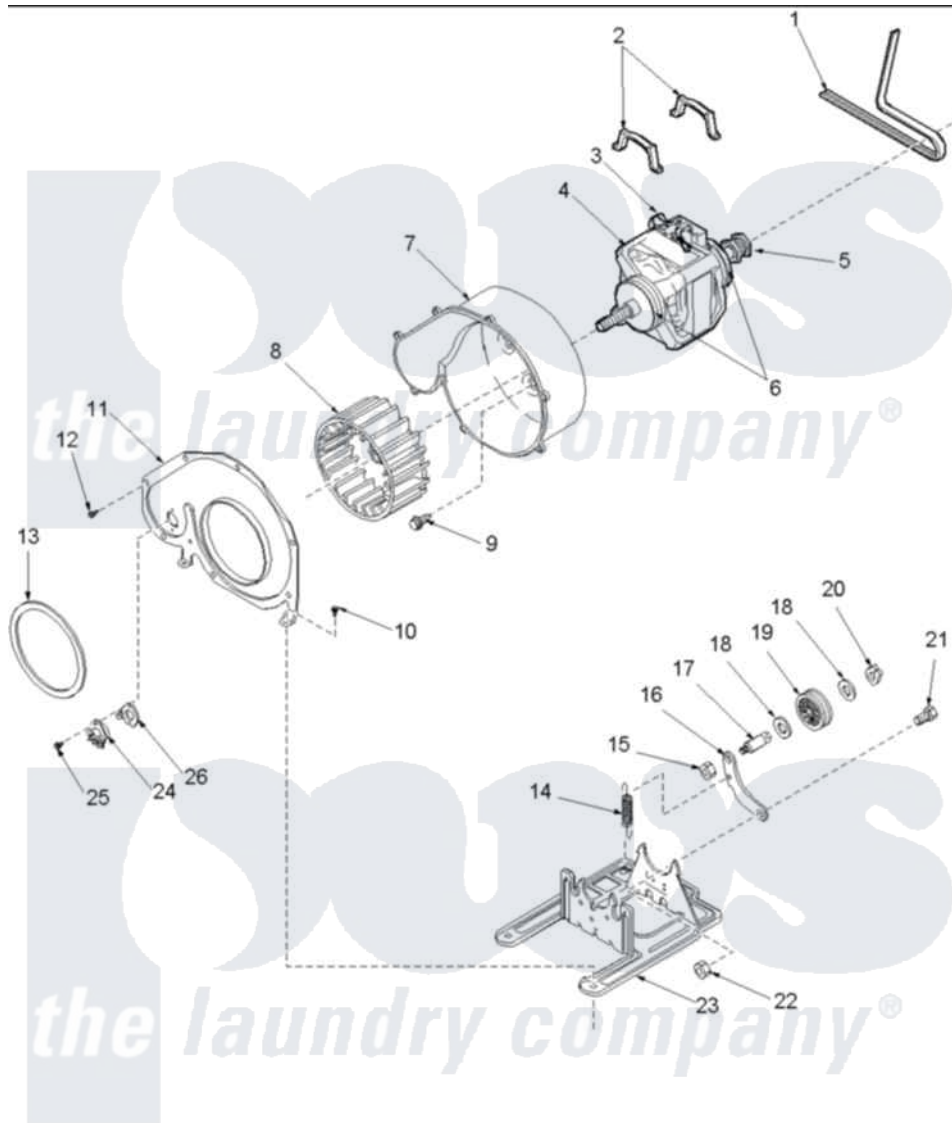

Amana LGA50AW (BOM: PLGA50AW) 07 - MOTOR AND FAN ASSEMBLIES

Amana [Residential Amana LGA50AW \(BOM: PLGA50AW\) Dryer Parts](#) Parts Diagram 07 - MOTOR AND FAN ASSEMBLIES

[Click on the part number to view part](#)

Item	Original Part Number	Replaced By	Status	Part Description
1	59174	40111201		Belt, Cylinder
2	Y58047	660658		Clamp, Motor Mounting 343481 685441
3	501218		Not Available	MOTOR SWITCH (DOES NOT INCLUDE THERMAL PROT
4	502368	2200376		Motor
5	500011			Pulley, Motor
6	590P3			Motor Hub Ring Kit
7	56020			Housing, Blower
8	56000	510139P		Assembly Blower Fan Package
11	500078	511969P		Kit Blower Housing And Cover
12	31260			Screw, No.8 X 3/8 Ind H
13	504018	37001119		Seal, Blower Housing
14	56076			Spring, Idler
15	56156	358160		Nut

16	500910	37001144	Assembly- Idler
17	56461		Shaft
18	52549		Washer, 501 ID X3/4 Odx
19	Y54414		Assembly, Wheel And Bearing
20	23748		Ring, Retaining
21	500824		Screw, 1/4-20 Unc Hex
22	56156	358160	Nut
23	503613		Mount, Motor
24	503979		Thermostat
25	Y33561	489464	Screw
26	61623		Thermostat, Heater-BR
NI	500269	37001287	Assembly, Idler Lever/Shaft/Pulley